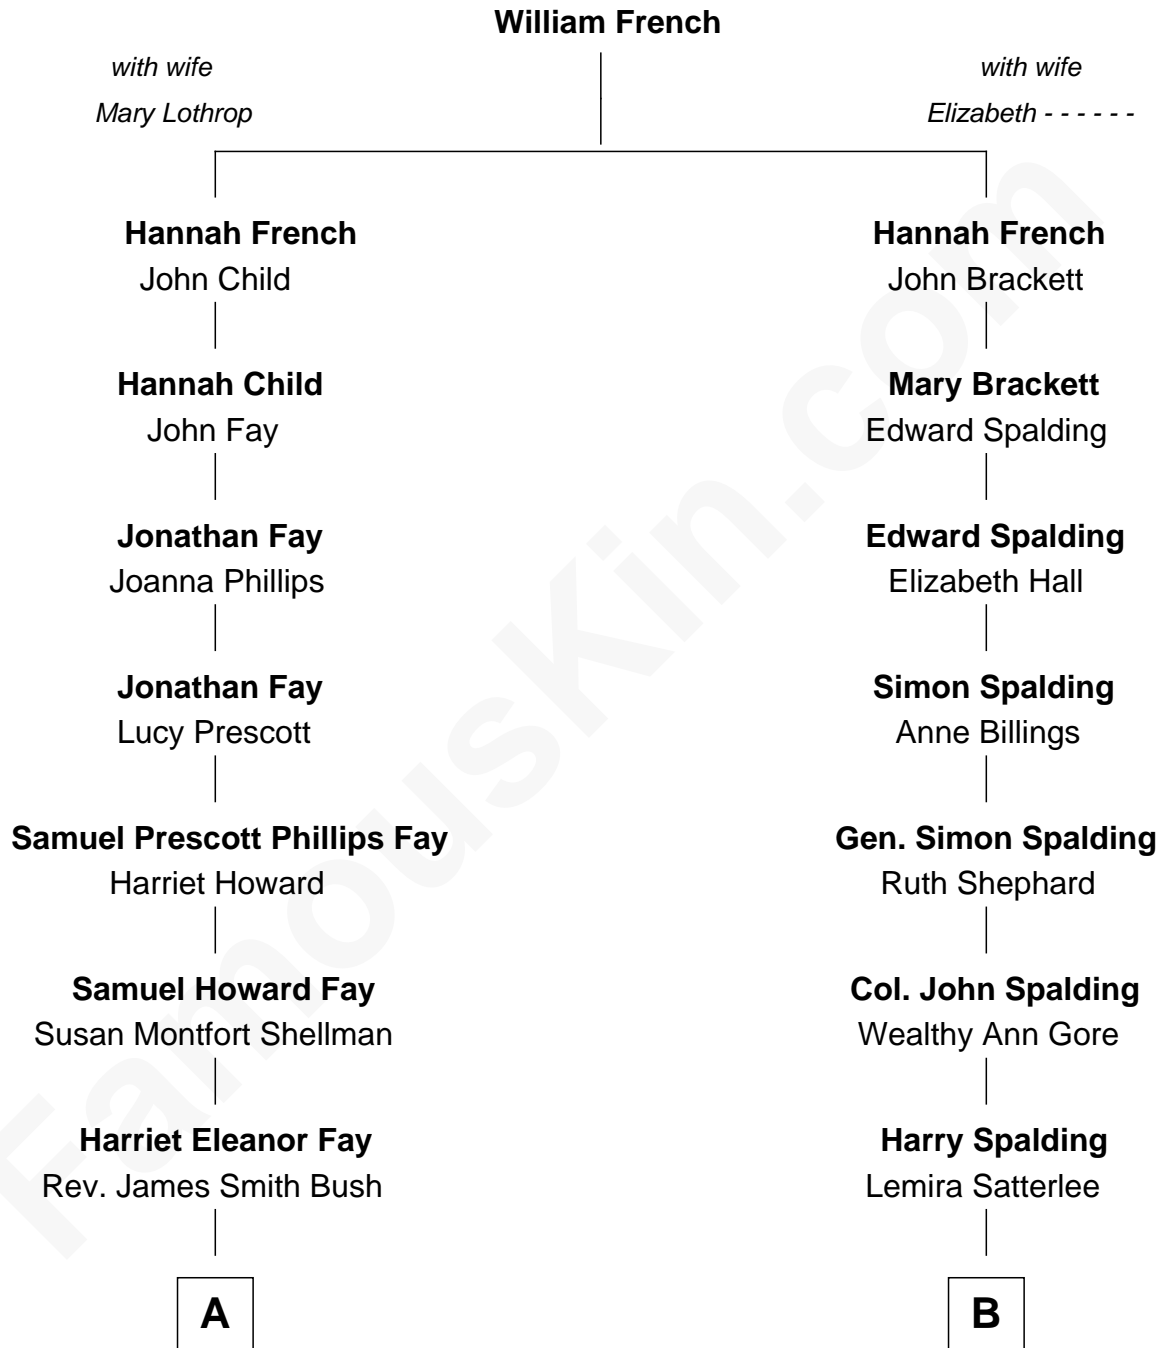

FamousKin.com

Relationship Chart of

Jeb Bush

43rd Governor of Florida

8th cousin 2 times removed of

Albert G. Spalding

Co-Founder of Spalding Sporting Goods Co.