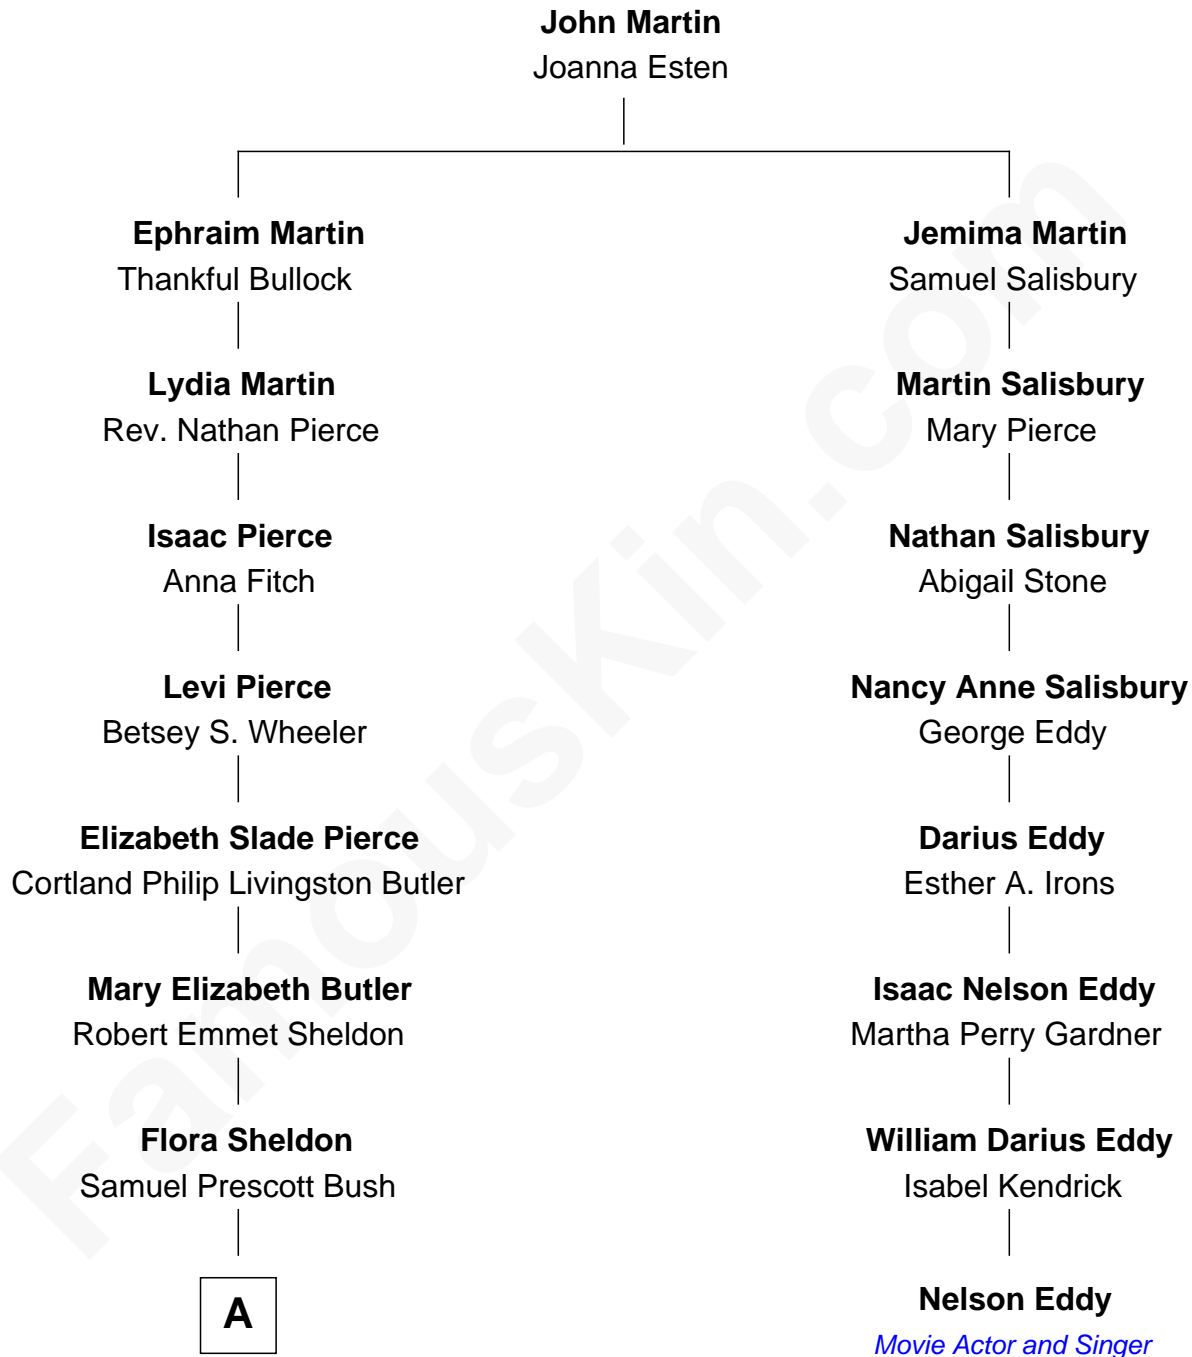

FamousKin.com Relationship Chart of

Jeb Bush

43rd Governor of Florida

7th cousin 2 times removed of

Nelson Eddy

Movie Actor and Singer

A

—
Prescott Sheldon Bush

Dorothy Wear Walker

—
George Herbert Walker Bush

Barbara Pierce

—
Jeb Bush

43rd Governor of Florida

FamousKin.com