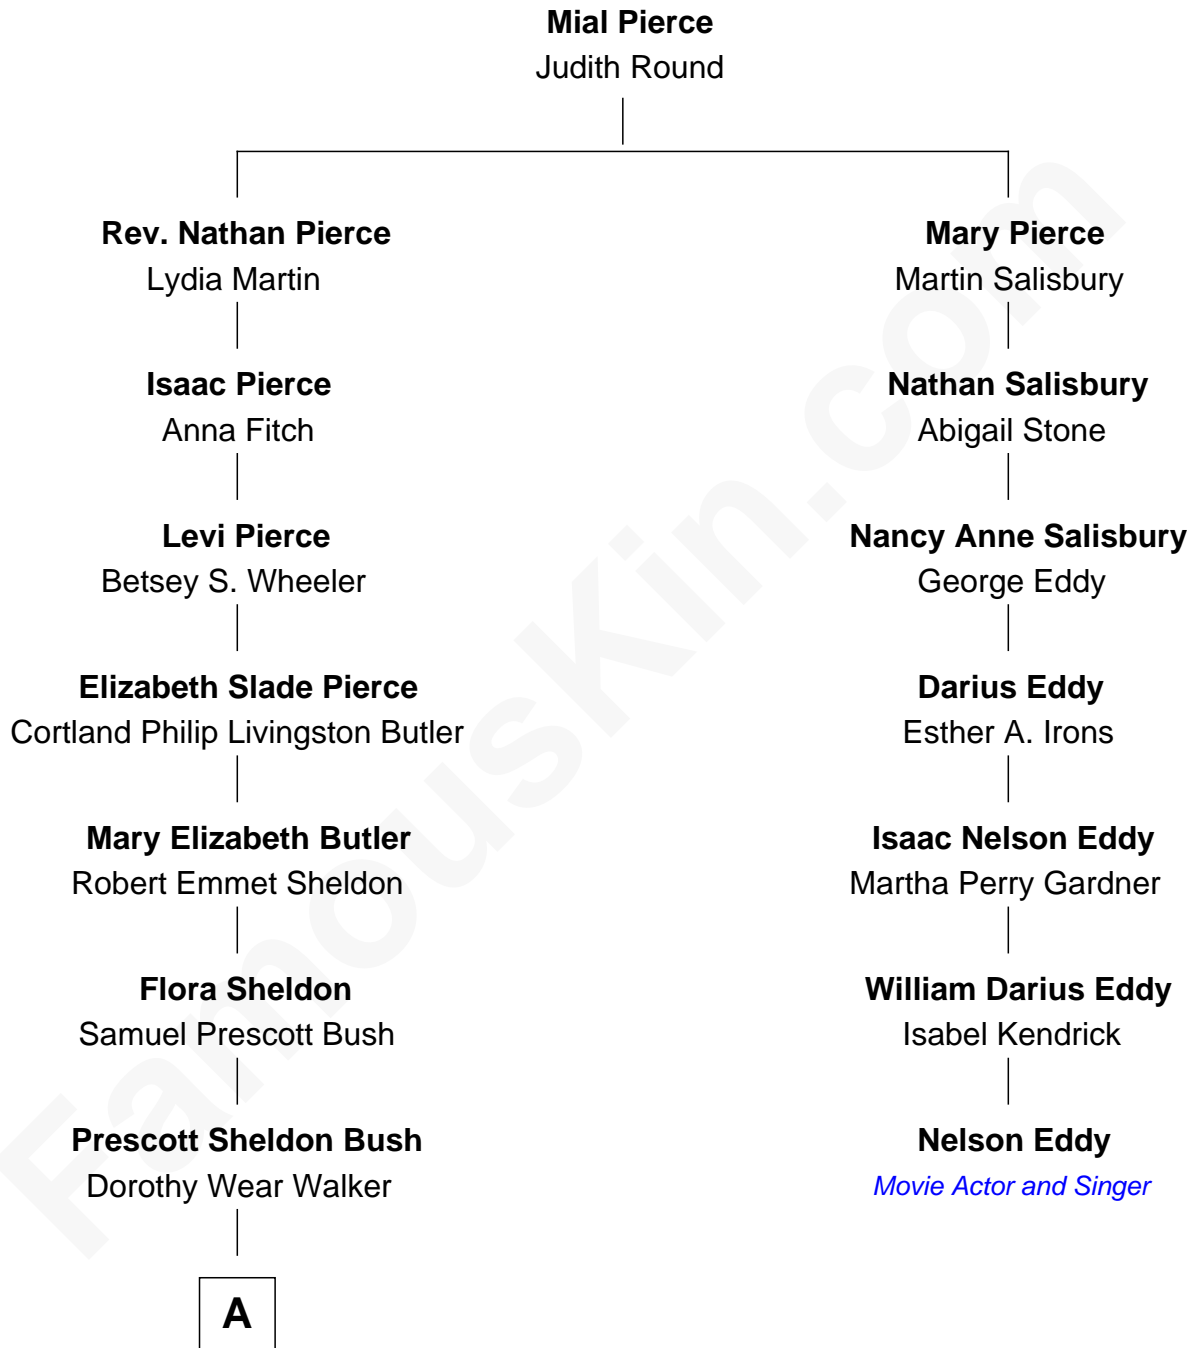

FamousKin.com Relationship Chart of

Jeb Bush

43rd Governor of Florida

6th cousin 2 times removed of

Nelson Eddy

Movie Actor and Singer

A

George Herbert Walker Bush

Barbara Pierce

Jeb Bush

43rd Governor of Florida

FamousKin.com