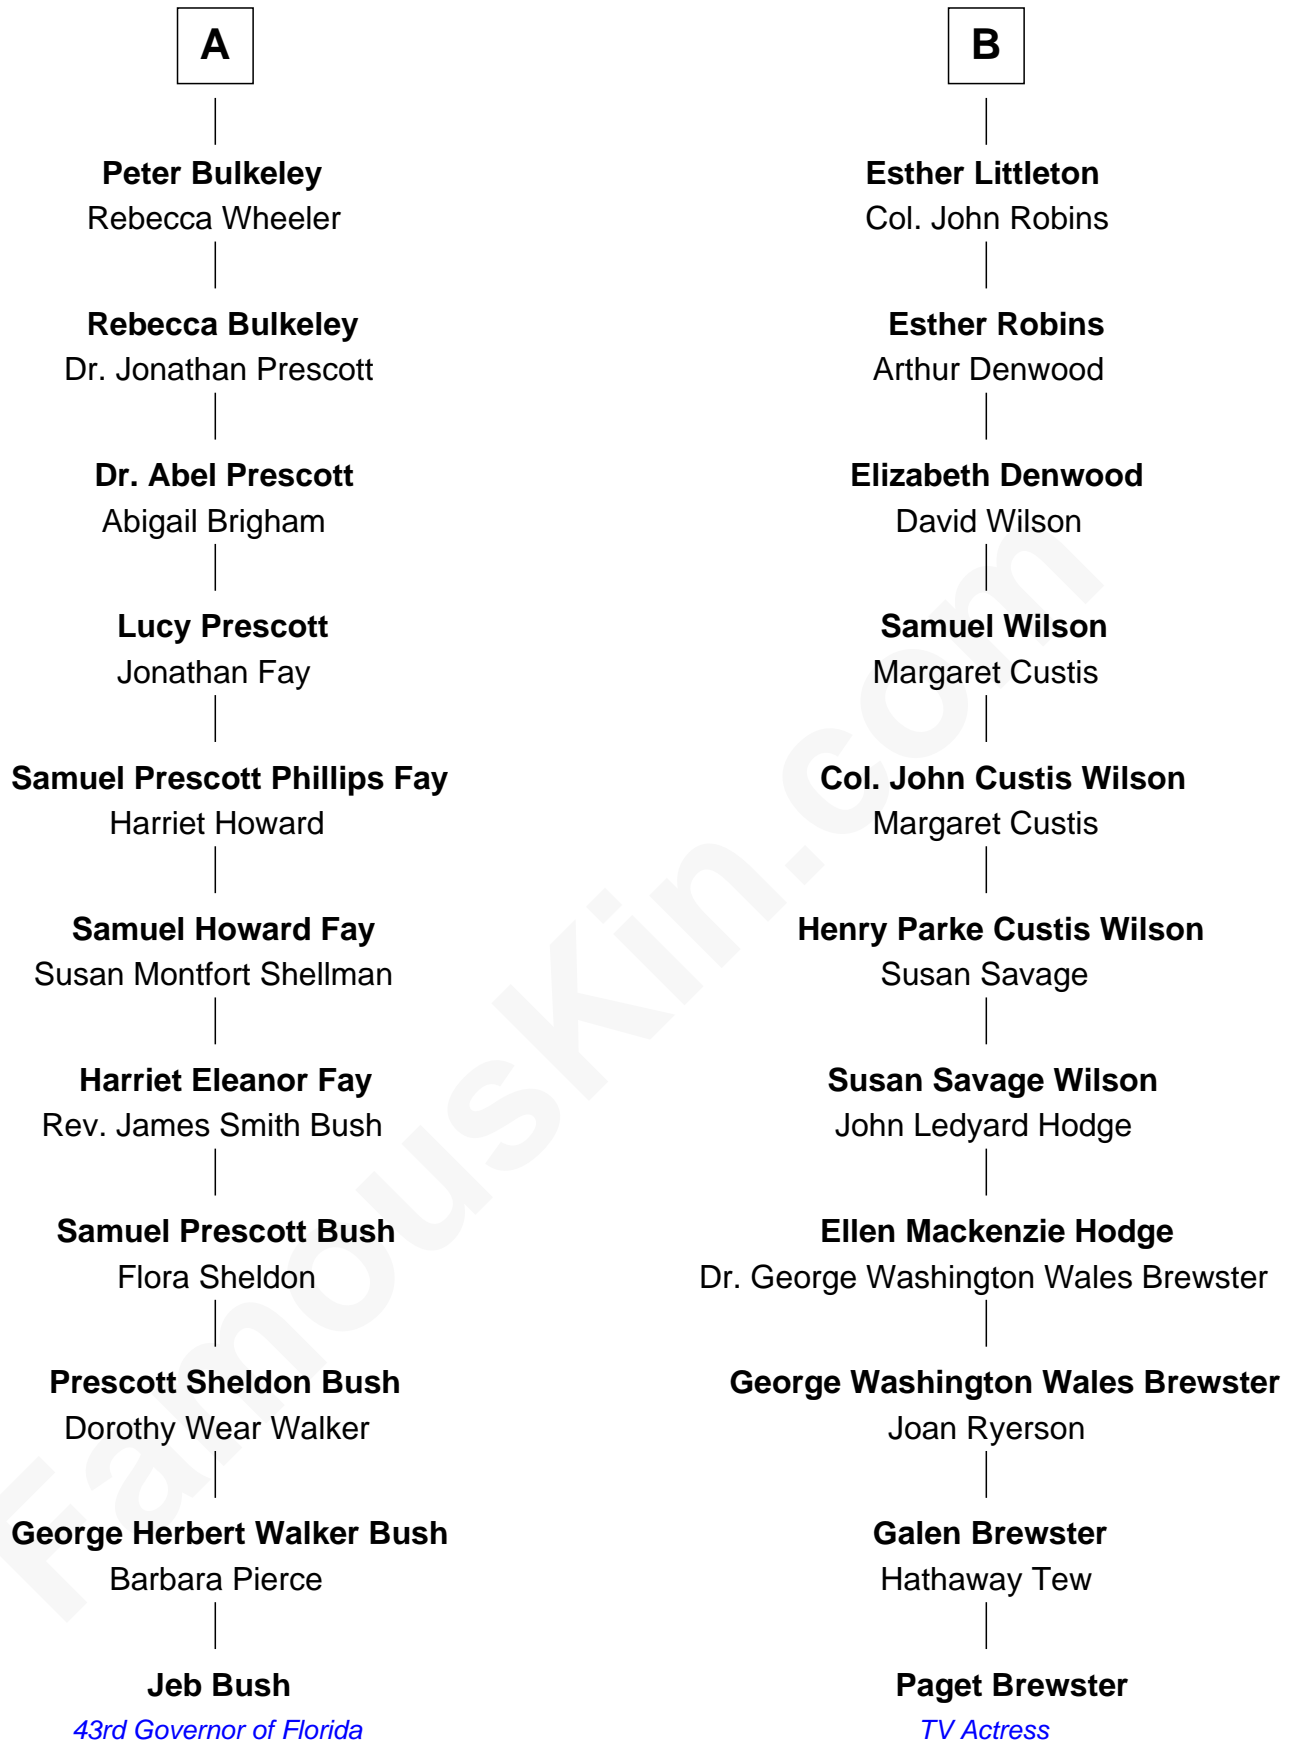

FamousKin.com Relationship Chart of

Jeb Bush

43rd Governor of Florida

17th cousin of

Paget Brewster

TV Actress

Sir Robert Corbet

Margaret - - - - -

Paget Brewster photo by [Jonathan Reilly](#) (CC BY-SA 2.0)