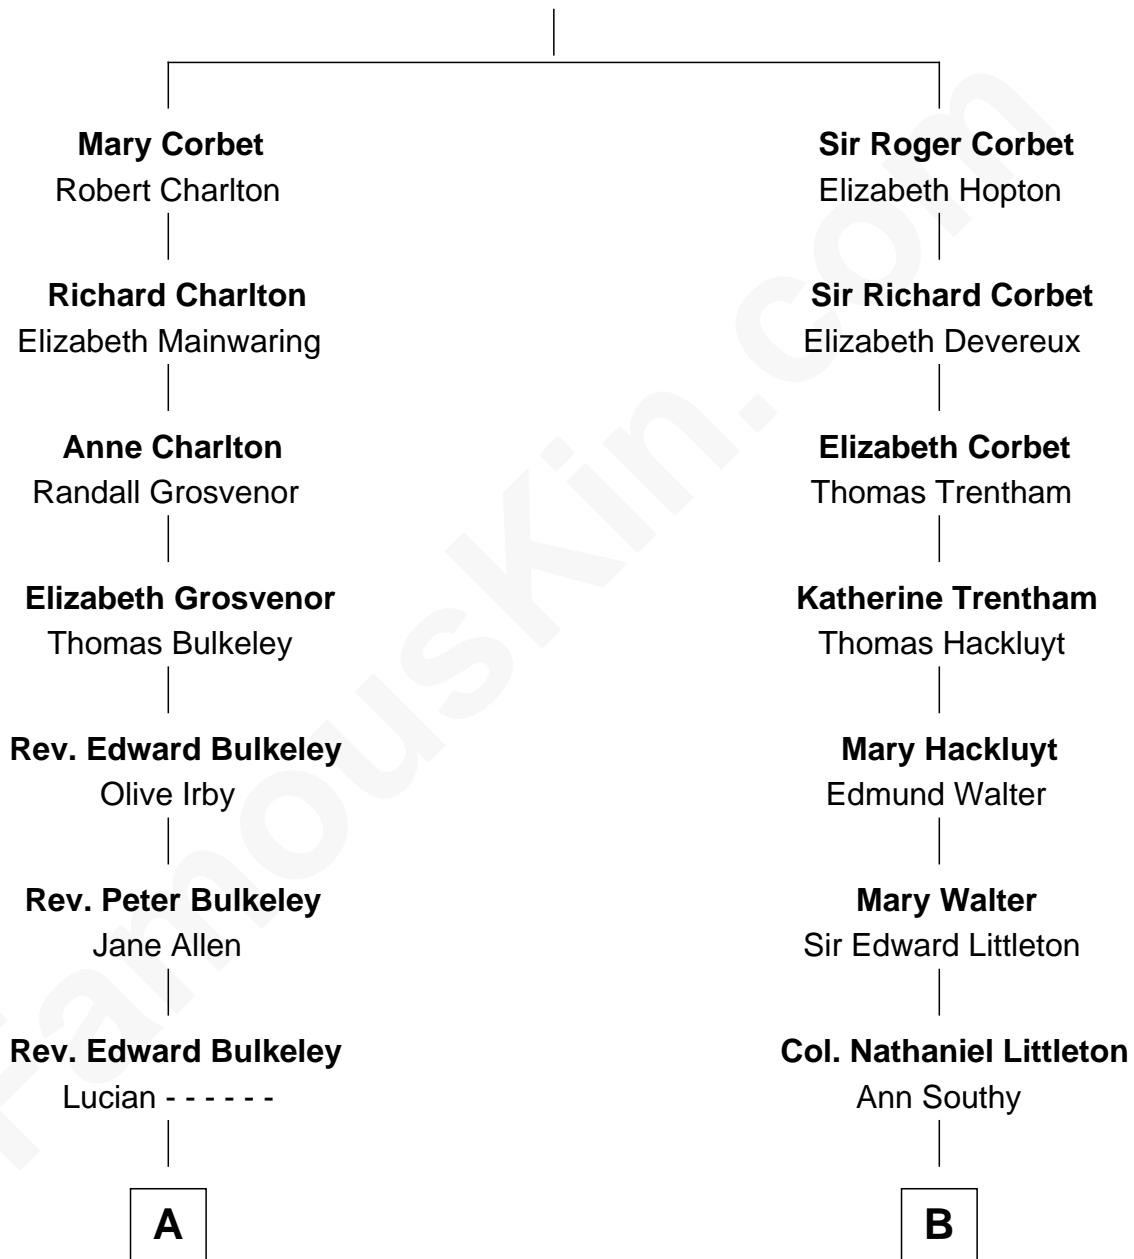

FamousKin.com Relationship Chart of

Jeb Bush

43rd Governor of Florida

17th cousin of

Paget Brewster

TV Actress

Sir Robert Corbet

Margaret - - - - -

Paget Brewster photo by [Jonathan Reilly](#) (CC BY-SA 2.0)