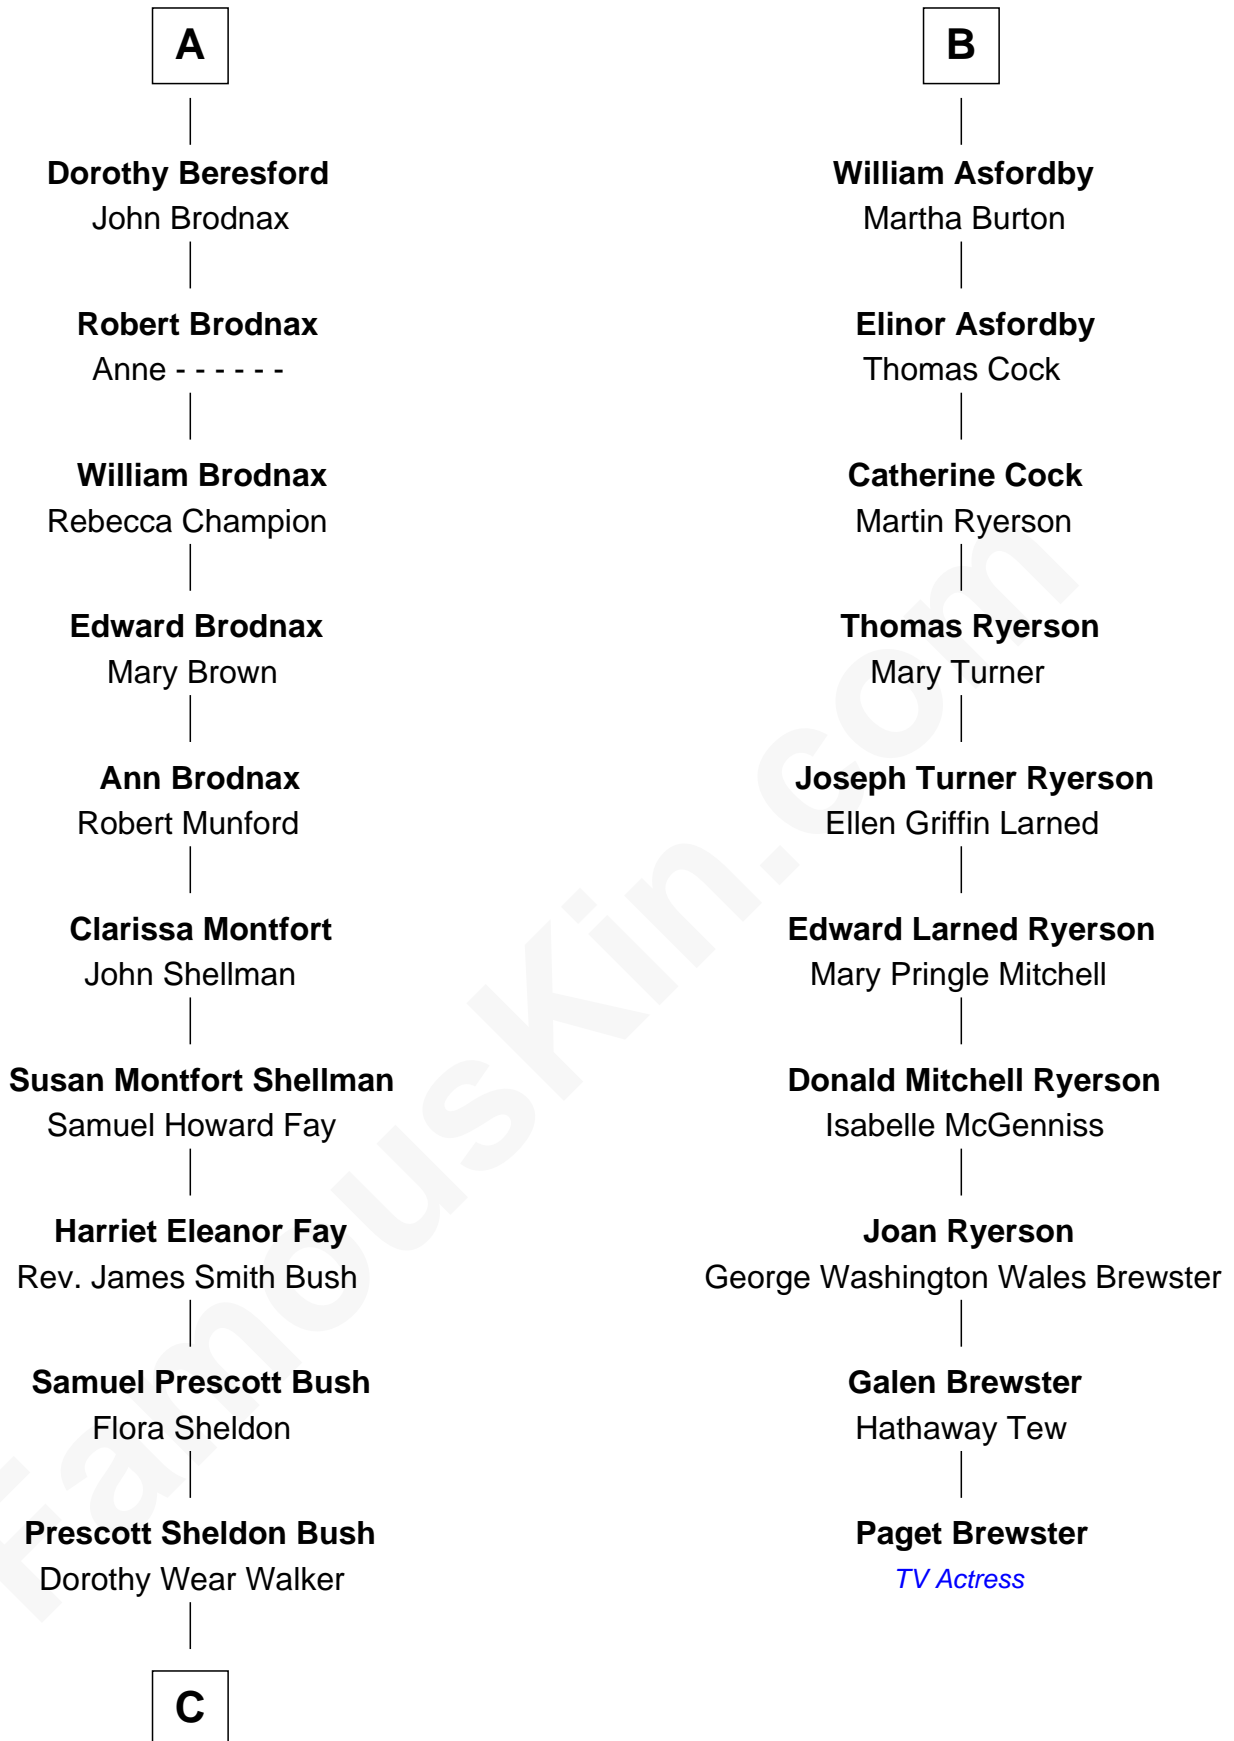

FamousKin.com Relationship Chart of

Jeb Bush

43rd Governor of Florida

16th cousin 2 times removed of

Paget Brewster

TV Actress

Sir Lionel de Welles

Joan de Waterton

C

George Herbert Walker Bush

Barbara Pierce

Jeb Bush

43rd Governor of Florida

FamousKin.com