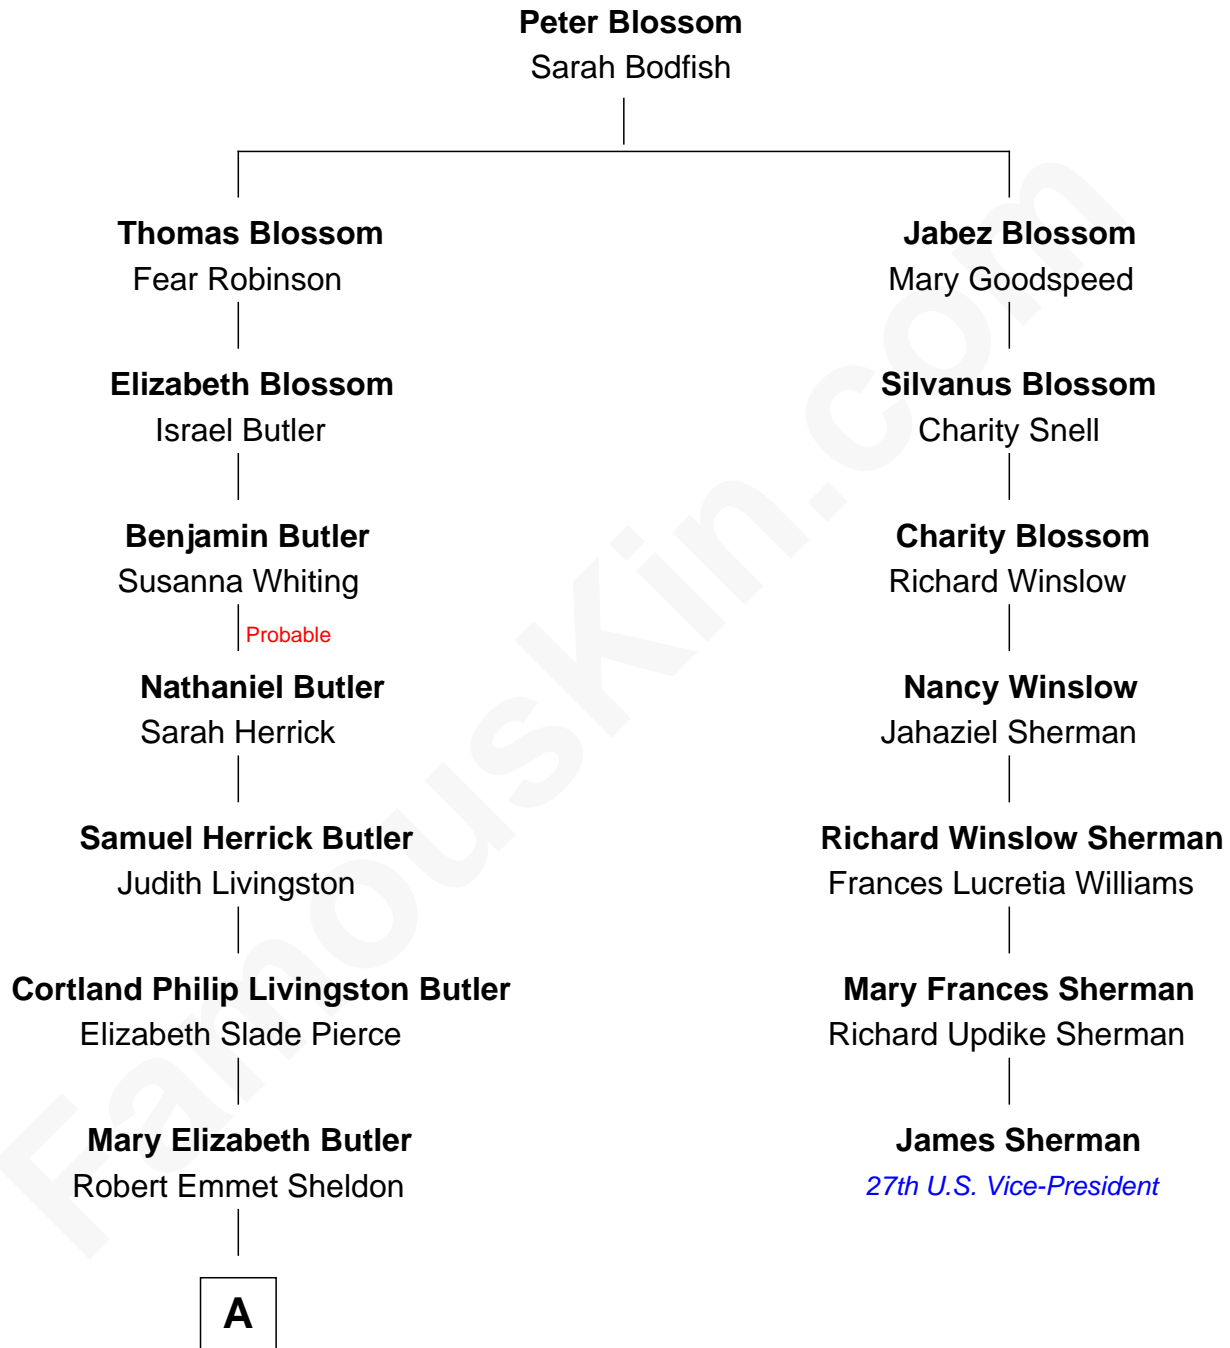

FamousKin.com Relationship Chart of

Jeb Bush

43rd Governor of Florida

6th cousin 4 times removed of

James Sherman

27th U.S. Vice-President

A

—
Flora Sheldon
Samuel Prescott Bush

—
Prescott Sheldon Bush
Dorothy Wear Walker

—
George Herbert Walker Bush
Barbara Pierce

—
Jeb Bush
43rd Governor of Florida

FamousKin.com