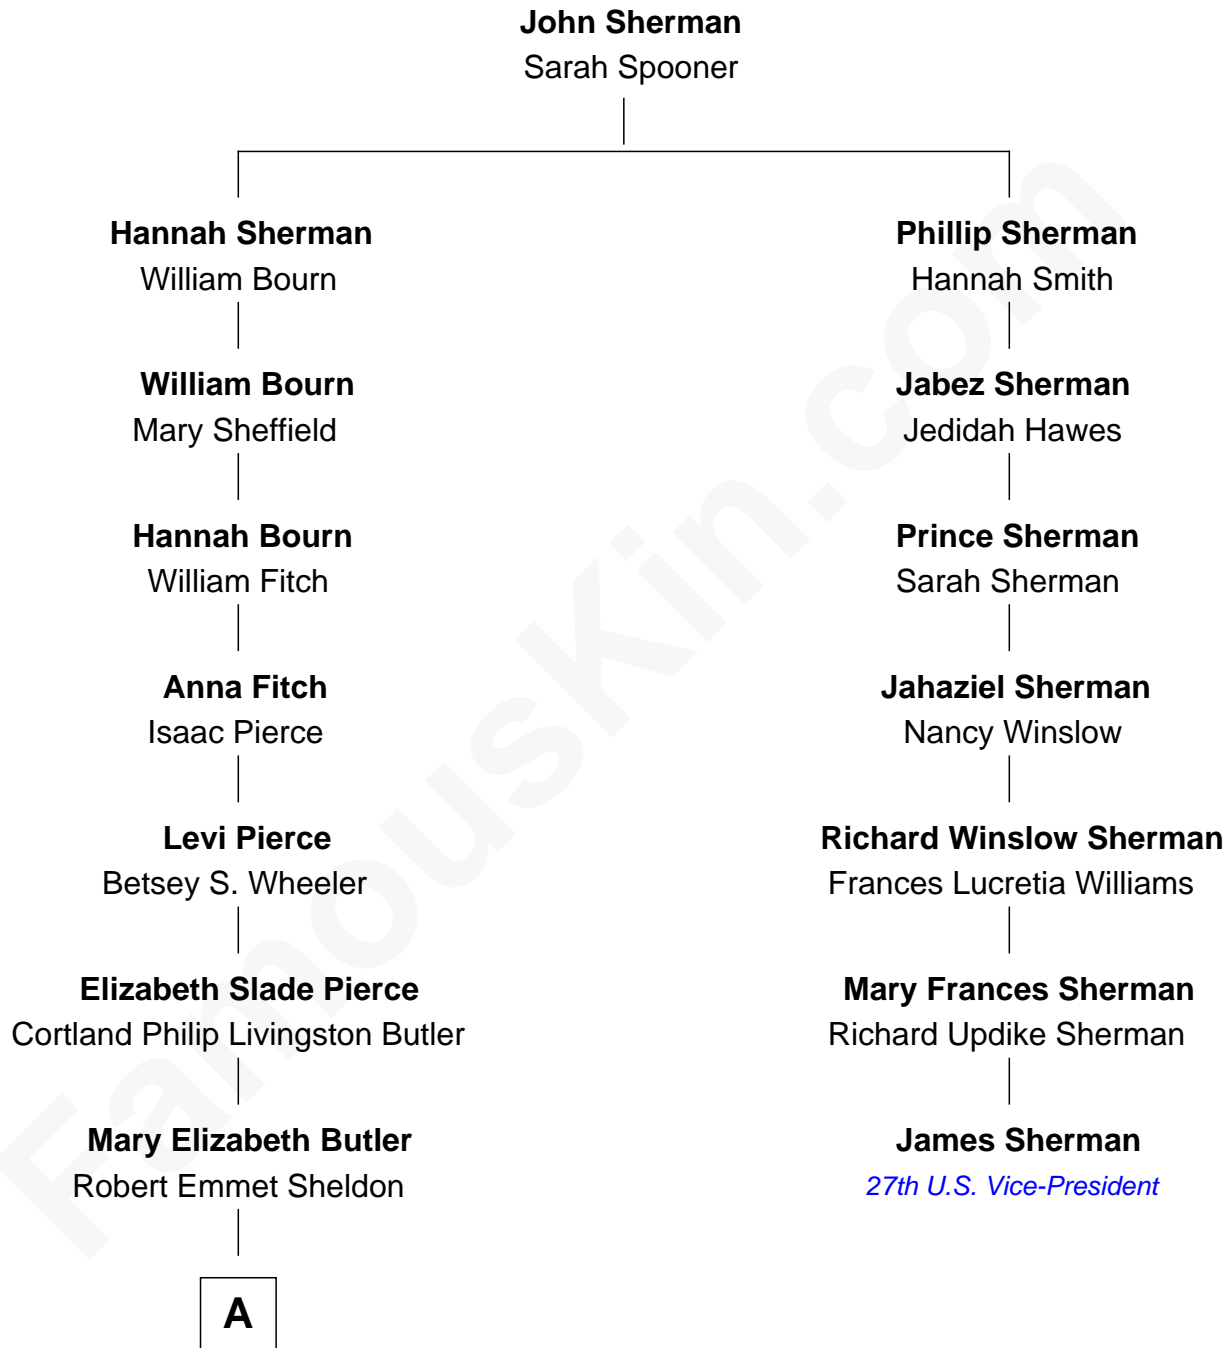

FamousKin.com Relationship Chart of

Jeb Bush

43rd Governor of Florida

6th cousin 4 times removed of

James Sherman

27th U.S. Vice-President

A

—
Flora Sheldon
Samuel Prescott Bush

—
Prescott Sheldon Bush
Dorothy Wear Walker

—
George Herbert Walker Bush
Barbara Pierce

—
Jeb Bush
43rd Governor of Florida

FamousKin.com