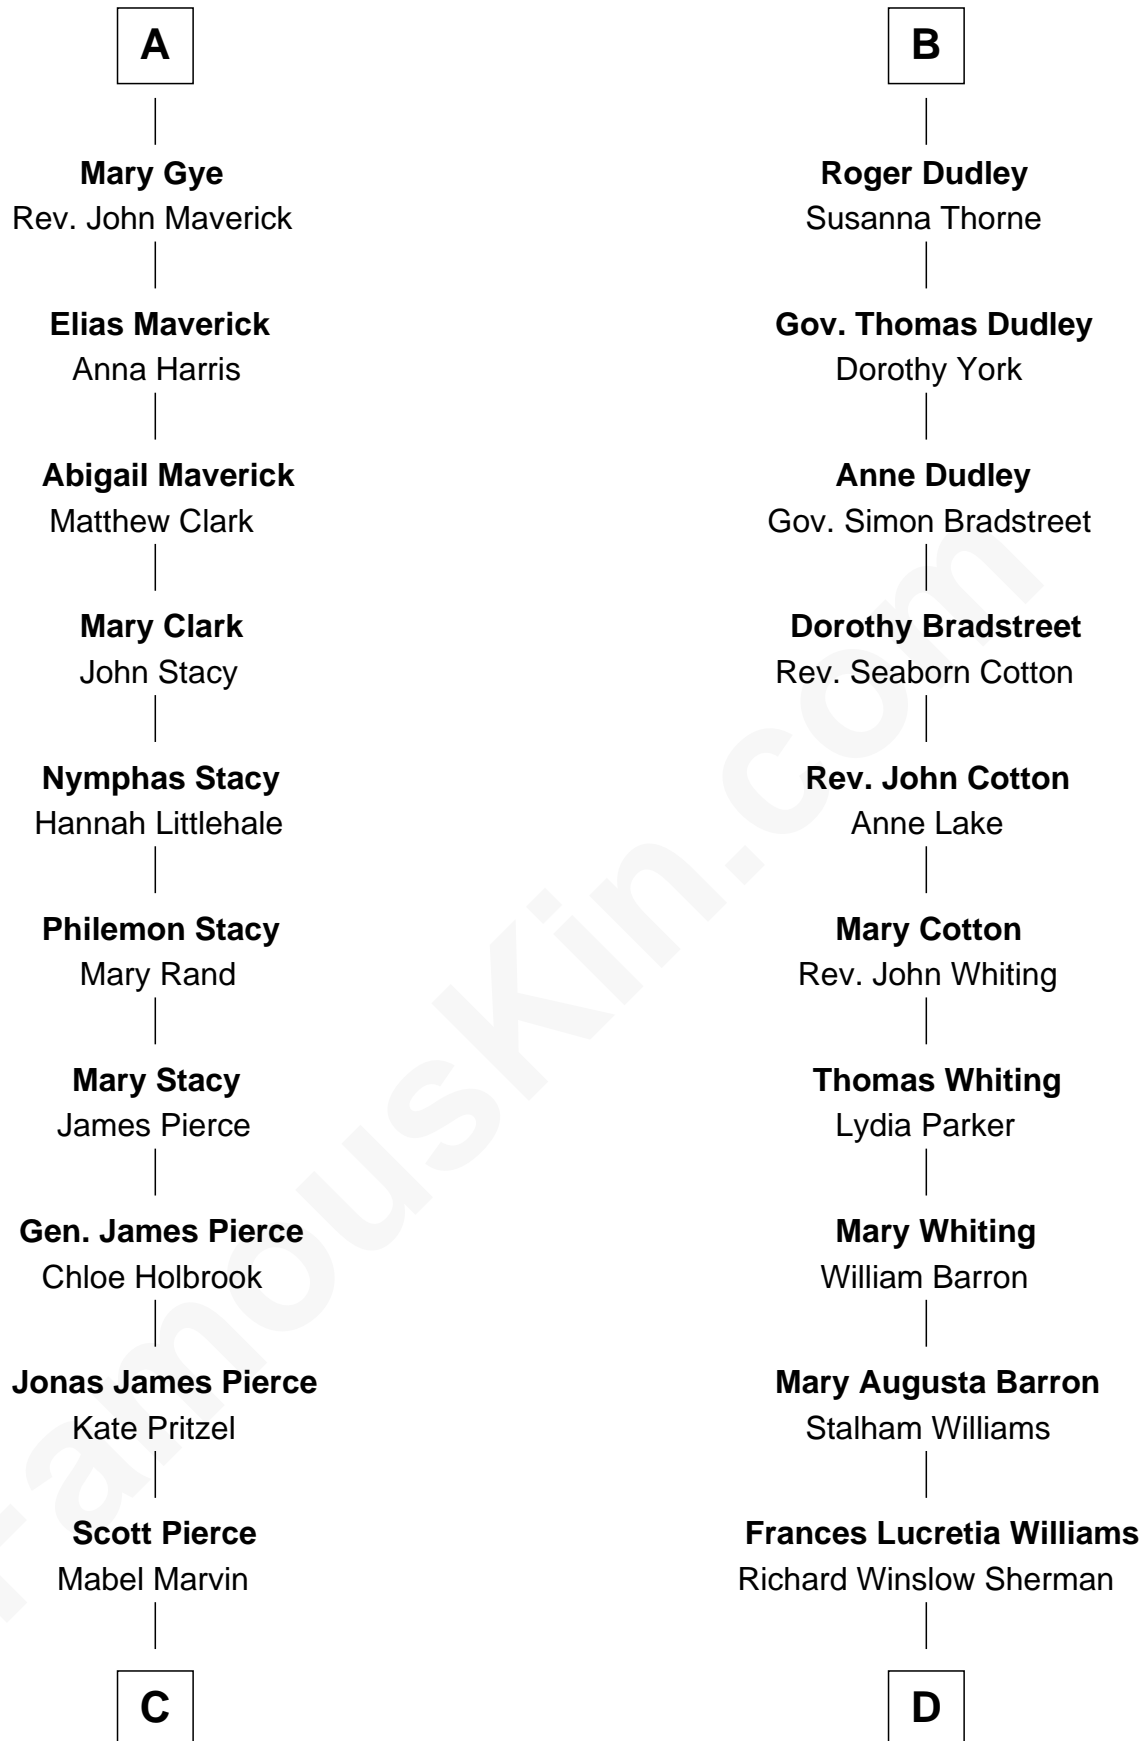

FamousKin.com Relationship Chart of

Jeb Bush

43rd Governor of Florida

18th cousin 1 time removed of

James Sherman

27th U.S. Vice-President

Richard Fitzalan
Eleanor Plantagenet

FamousKin.com