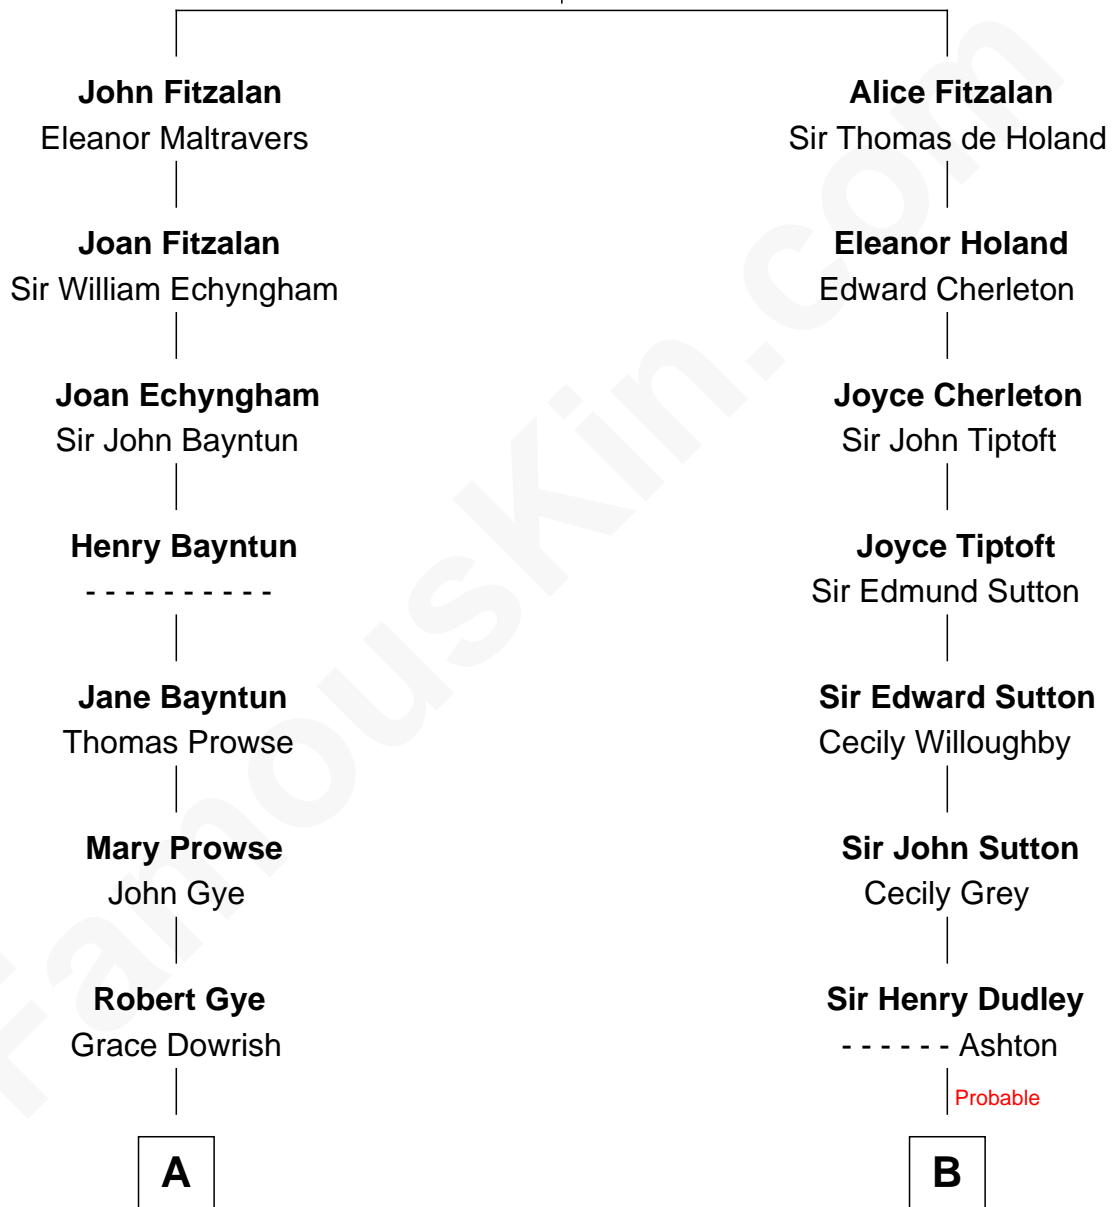

FamousKin.com Relationship Chart of

Jeb Bush

43rd Governor of Florida

18th cousin 1 time removed of

James Sherman

27th U.S. Vice-President

Richard Fitzalan
Eleanor Plantagenet

FamousKin.com