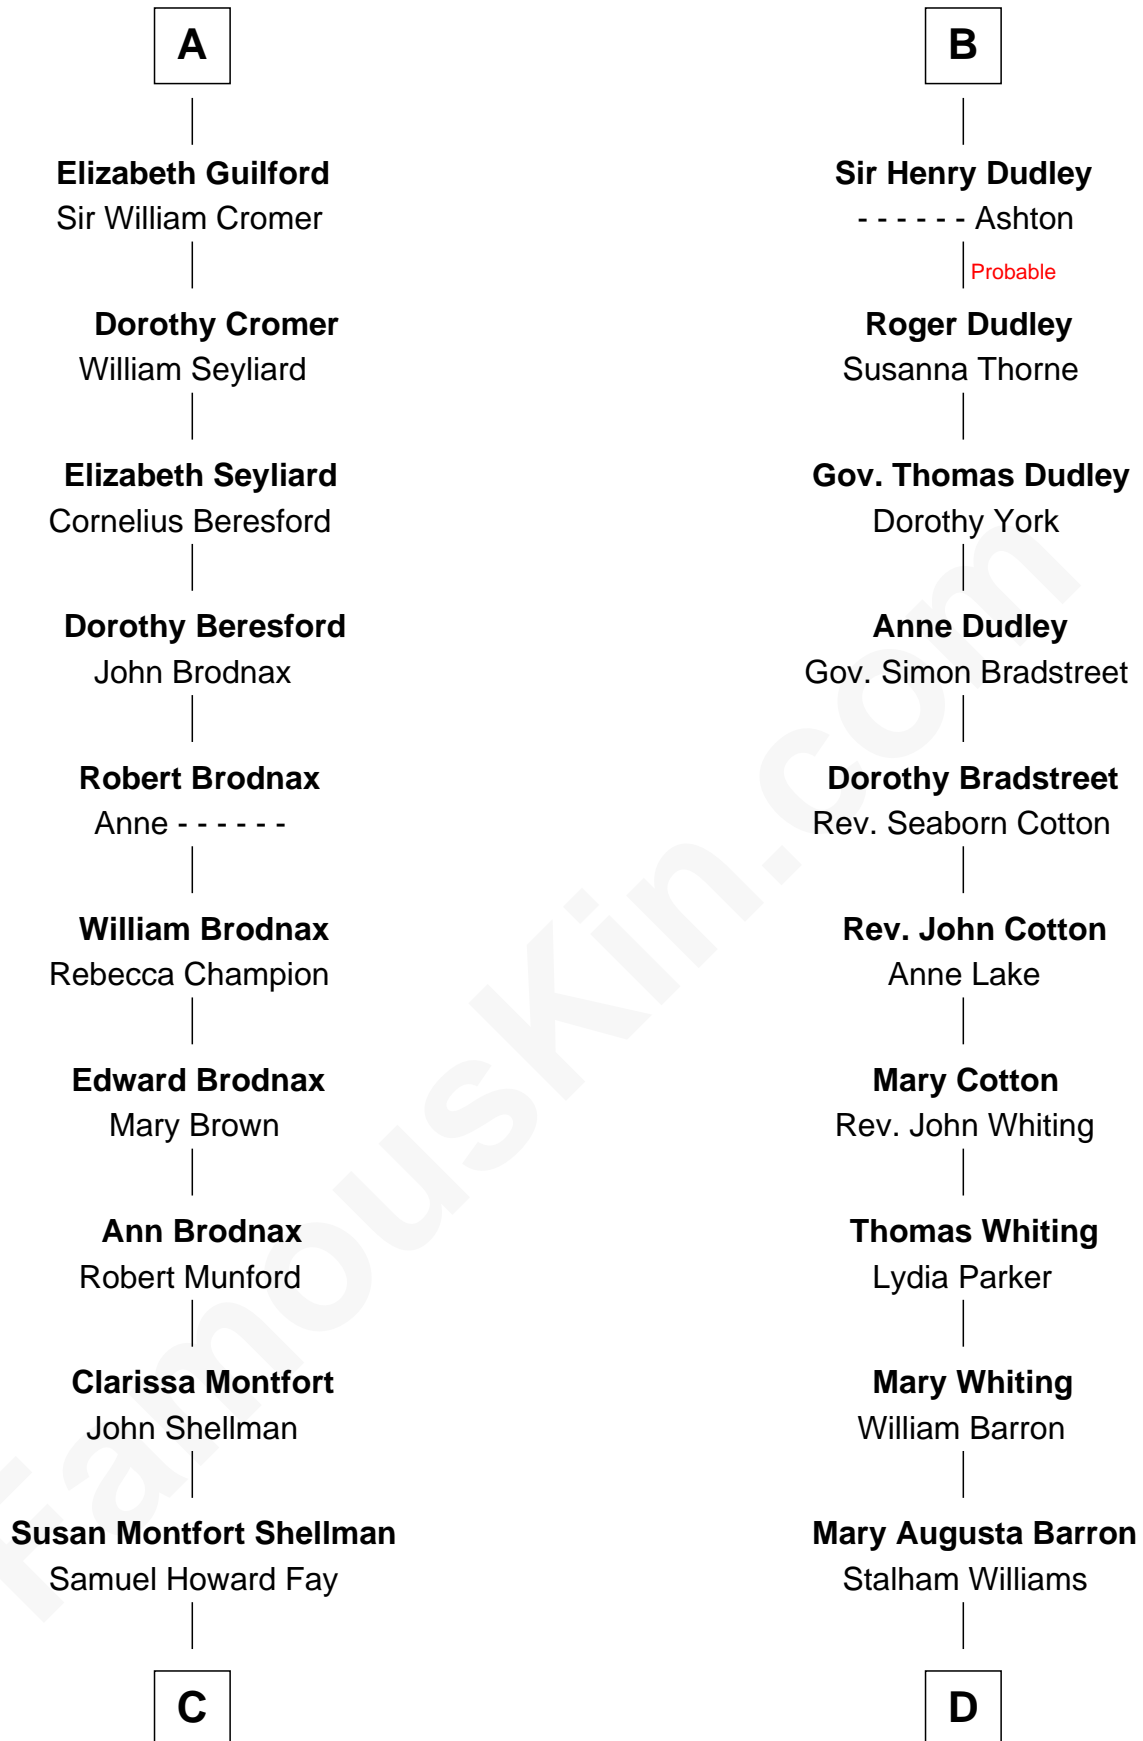

FamousKin.com Relationship Chart of

Jeb Bush

43rd Governor of Florida

19th cousin 2 times removed of

James Sherman

27th U.S. Vice-President

Sir Robert de Holland

Maude la Zouche

C

Harriet Eleanor Fay
Rev. James Smith Bush

Samuel Prescott Bush
Flora Sheldon

Prescott Sheldon Bush
Dorothy Wear Walker

George Herbert Walker Bush
Barbara Pierce

Jeb Bush
43rd Governor of Florida

D

Frances Lucretia Williams
Richard Winslow Sherman