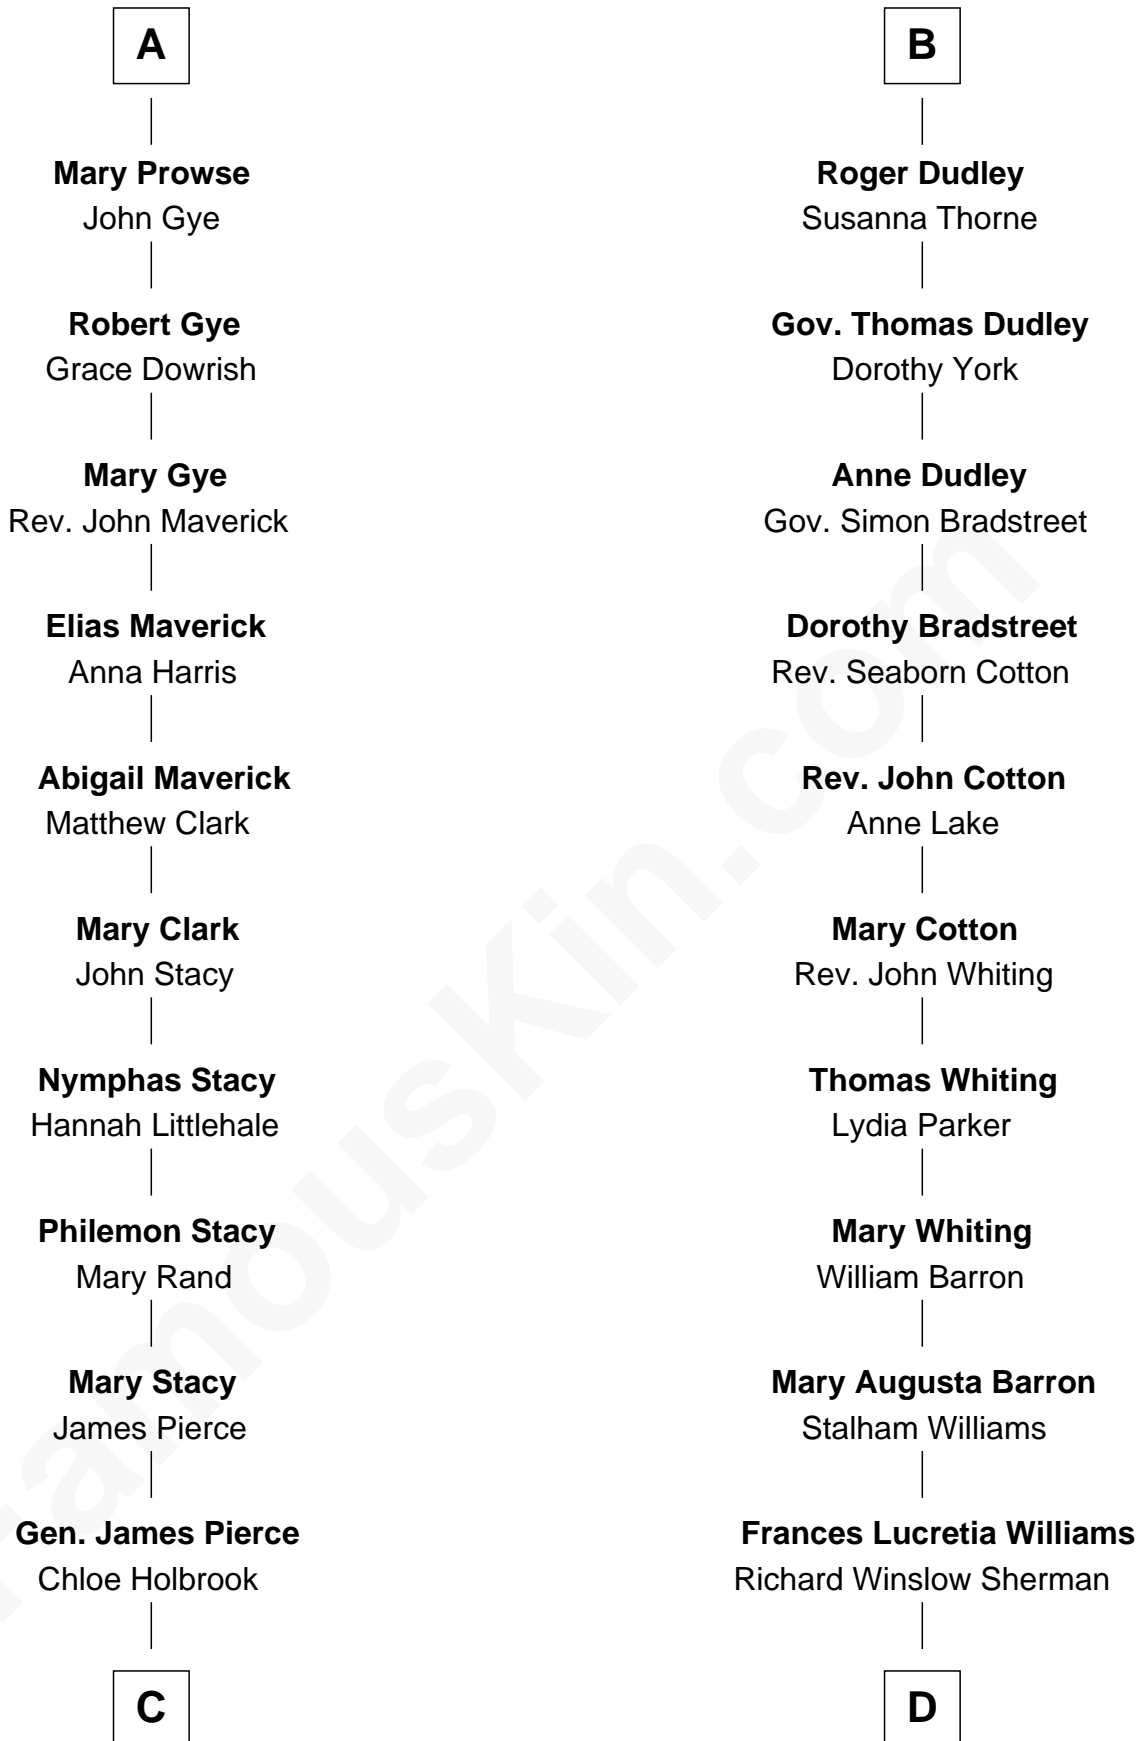

# FamousKin.com Relationship Chart of

**Jeb Bush**

*43rd Governor of Florida*

18th cousin 3 times removed of

**James Sherman**

*27th U.S. Vice-President*

**Sir Maurice de Berkeley**

Eve la Zouche

**Joan Echyngam**

Sir John Bayntun

**Henry Bayntun**

- - - - -

**Jane Bayntun**

Thomas Prowse

**A**

**Thomas de Berkeley**

Katherine de Clyvedon

**Sir John Berkeley**

Elizabeth Betteshorne

**Elizabeth Berkeley**

Sir John Sutton

**Sir Edmund Sutton**

Joyce Tiptoft

**Sir Edward Sutton**

Cecily Willoughby

**Sir John Sutton**

Cecily Grey

**Sir Henry Dudley**

- - - - - Ashton

Probable

**B**

FamousKin.com