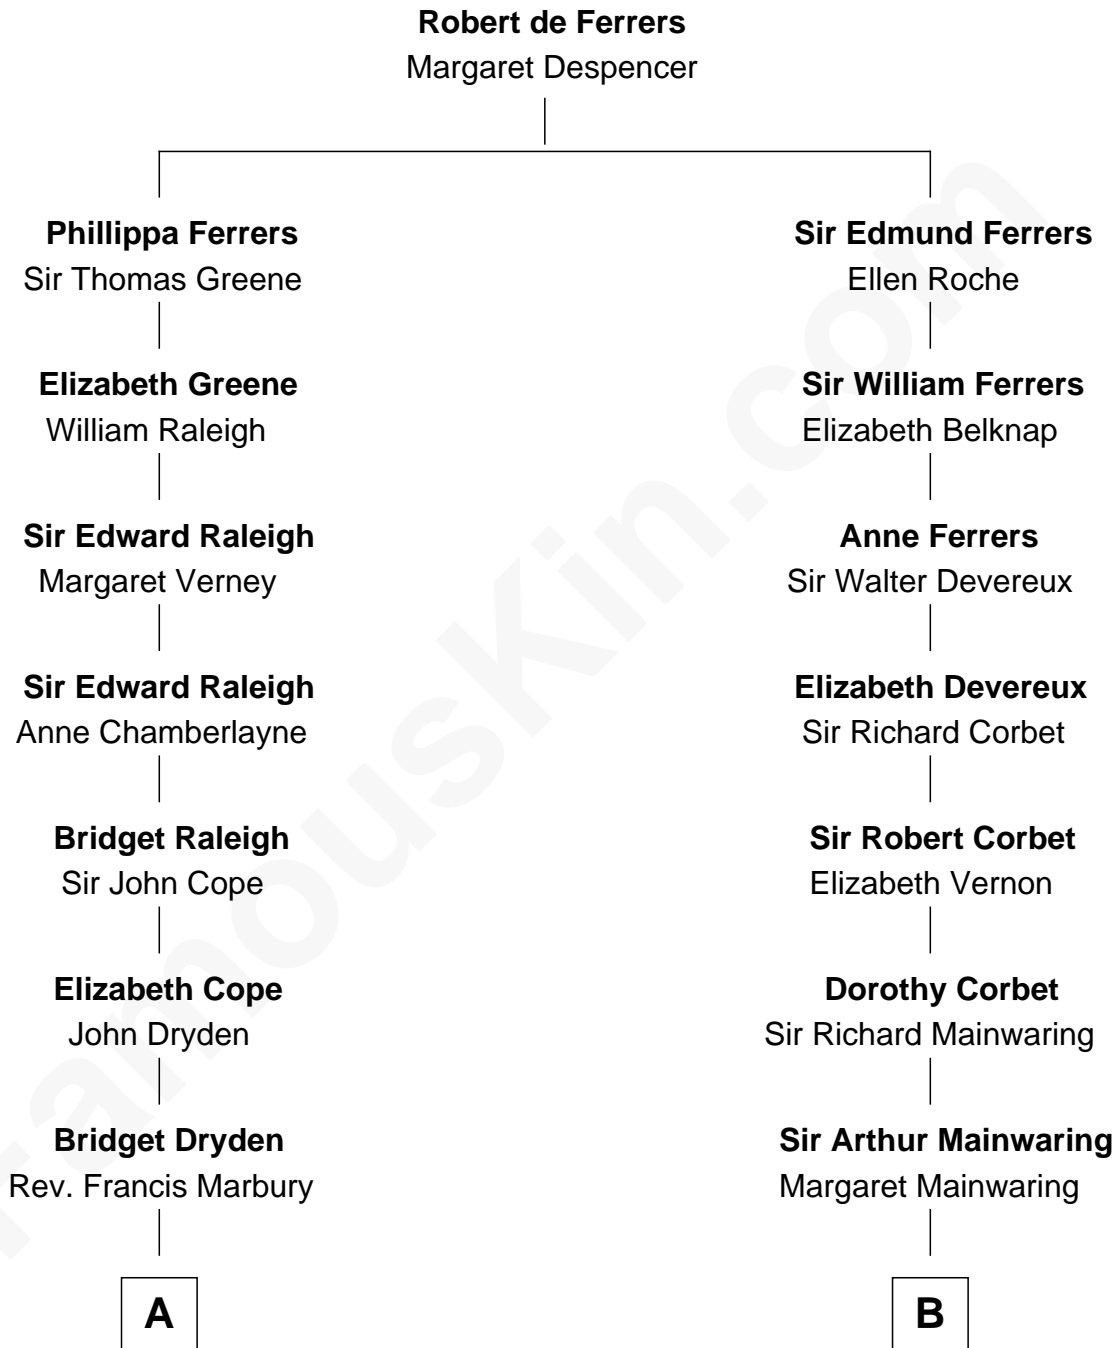

FamousKin.com

Relationship Chart of

Jeb Bush

43rd Governor of Florida

18th cousin 2 times removed of

John Foster Dulles

52nd U.S. Secretary of State

FamousKin.com