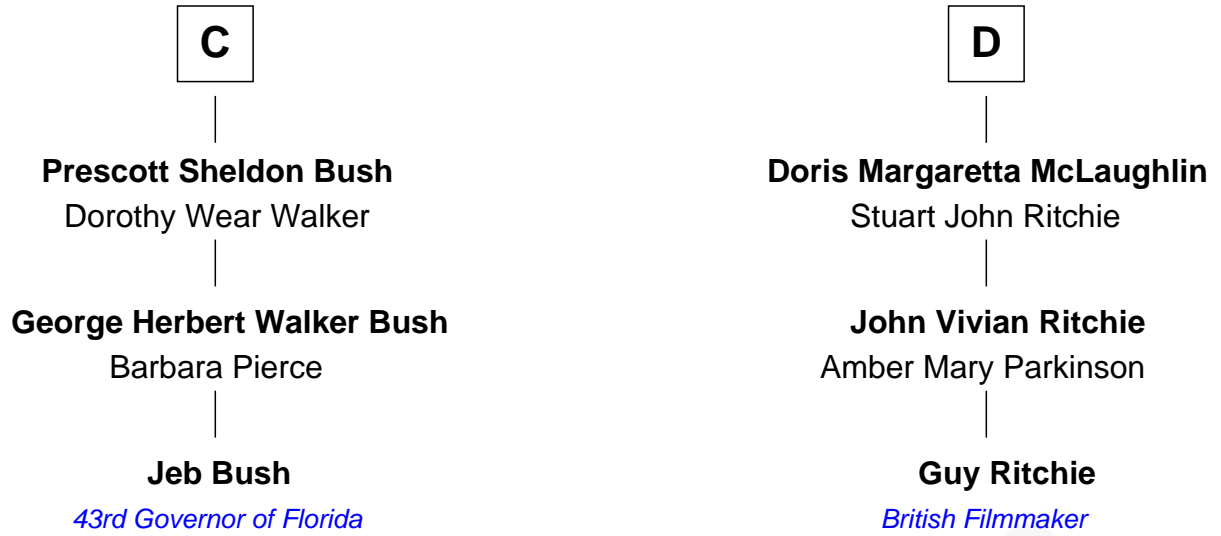

# FamousKin.com Relationship Chart of

**Jeb Bush**

*43rd Governor of Florida*

19th cousin of

**Guy Ritchie**

*British Filmmaker*

**Alice Plumpton**

*with husband*  
*Sir John Boteler*

Agnes Harington

**Oliver Standish**

-----

**Richard Sherburne**

Alice Hamerton

**Grace Standish**

Ralph Faircloth

**Sir Robert Sherburne**

Joan Radcliffe

**Lawrence Faircloth**

Elizabeth -----

**Elizabeth Sherburne**

Sir Thomas Fairfax

**Thomas Faircloth**

Millicent Barr

**Sir Thomas Fairfax**

Agnes Gascoigne

**Mary Faircloth**

Thomas Allen

**William Fairfax**

-----

**A**

**B**

FamousKin.com