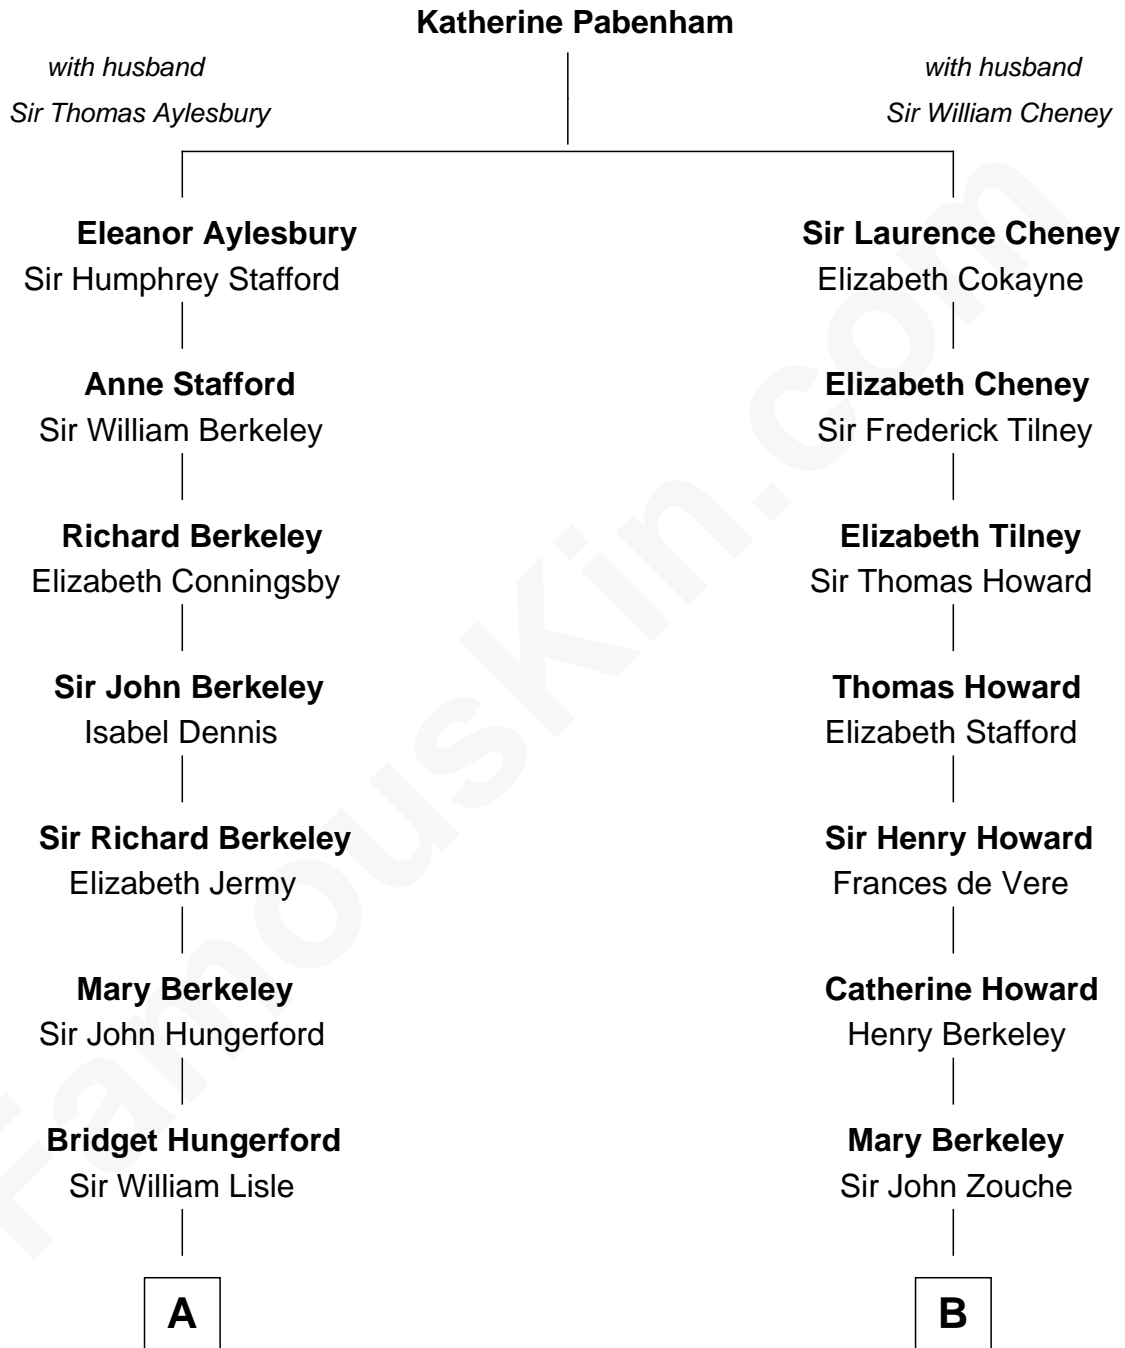

FamousKin.com

Relationship Chart of

Jeb Bush

43rd Governor of Florida

17th cousin 2 times removed of

Thomas Hunt Morgan

Nobel Prize Winner in Physiology or Medicine

C

—
Prescott Sheldon Bush

Dorothy Wear Walker

—
George Herbert Walker Bush

Barbara Pierce

—
Jeb Bush

43rd Governor of Florida

FamousKin.com