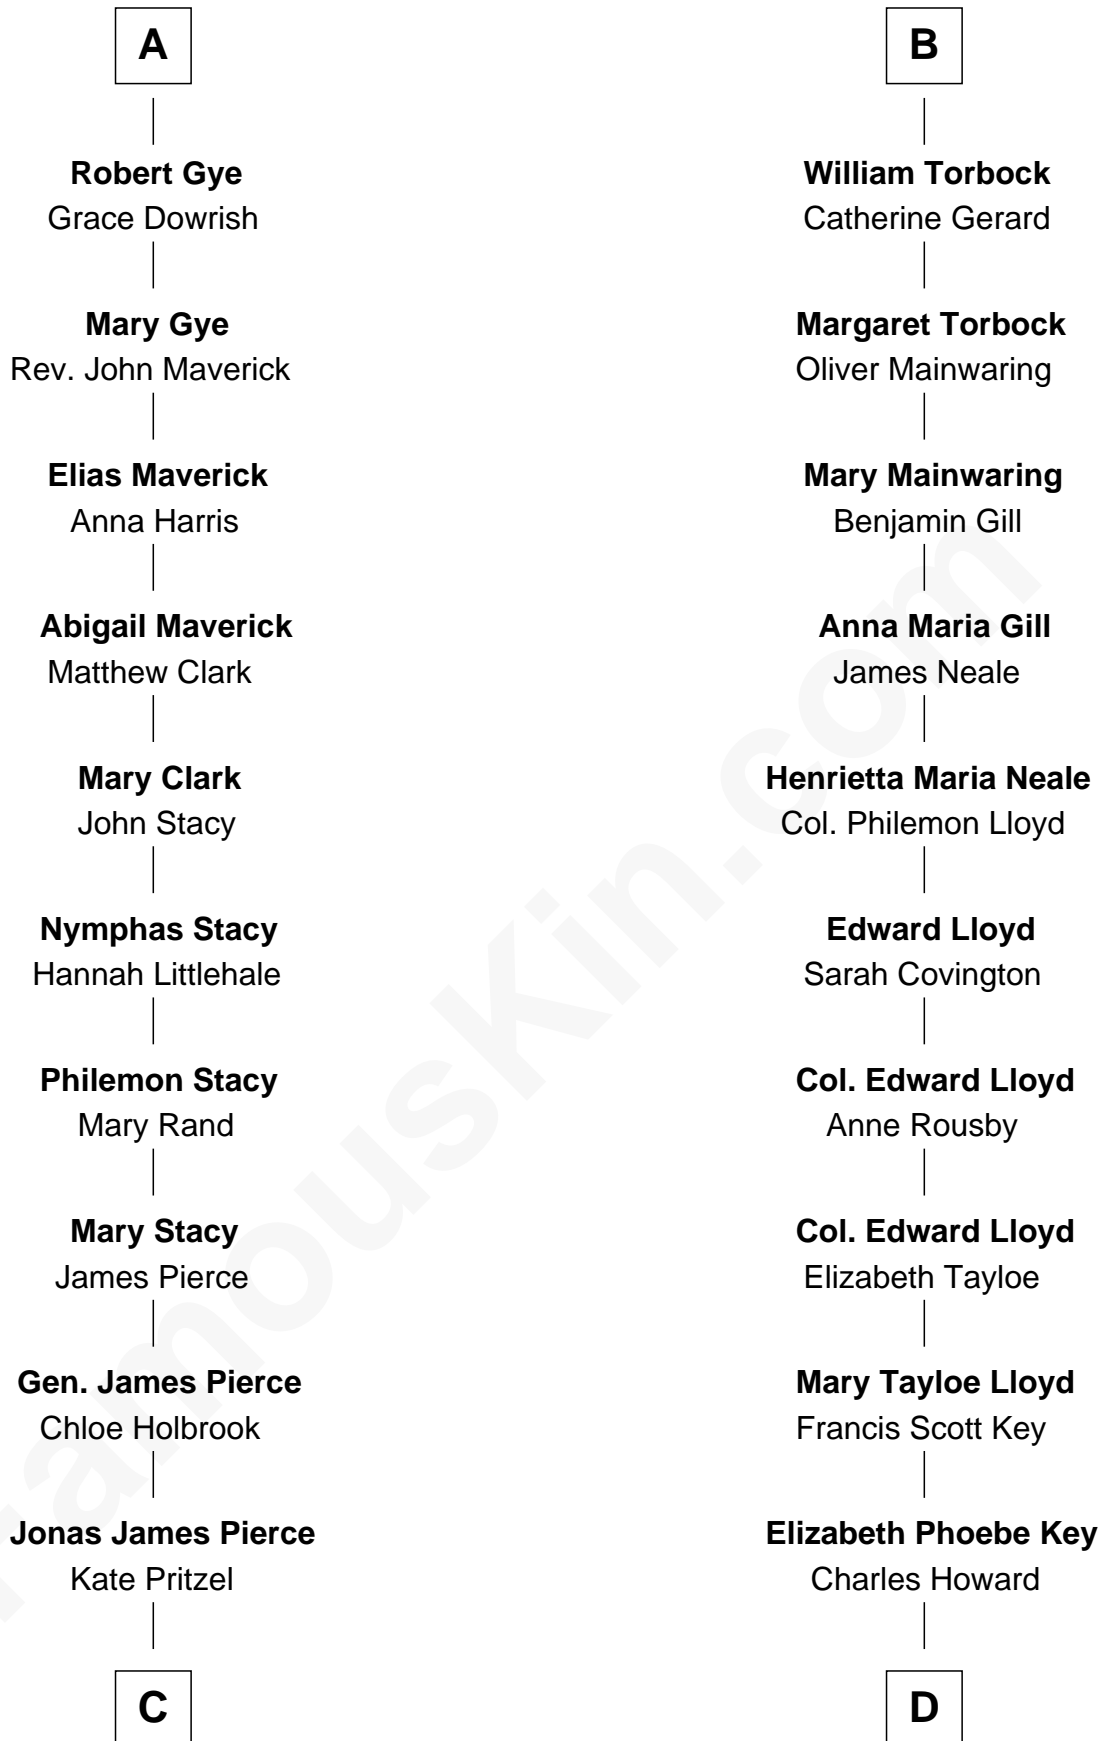

# FamousKin.com Relationship Chart of

**Jeb Bush**

*43rd Governor of Florida*

**18th cousin 2 times removed of**

**Thomas Hunt Morgan**

*Nobel Prize Winner in Physiology or Medicine*

**Edmund Fitzalan**

Alice de Warenne

**Richard Fitzalan**  
Eleanor Plantagenet

**John Fitzalan**  
Eleanor Maltravers

**Joan Fitzalan**  
Sir William Echyngham

**Joan Echyngham**  
Sir John Bayntun

**Henry Bayntun**  
-----

**Jane Bayntun**  
Thomas Prowse

**Mary Prowse**  
John Gye

**A**

**Richard Fitzalan**  
Eleanor Plantagenet

**Sir Richard Fitzalan**  
Elizabeth de Bohun

**Elizabeth Fitzalan**  
Sir Robert Goushill

**Joan Goushill**  
Sir Thomas Stanley

**Sir John Stanley**  
Elizabeth Weever

**Margery Stanley**  
Sir William Torbock

**Thomas Torbock**  
Elizabeth Moore

**B**

FamousKin.com