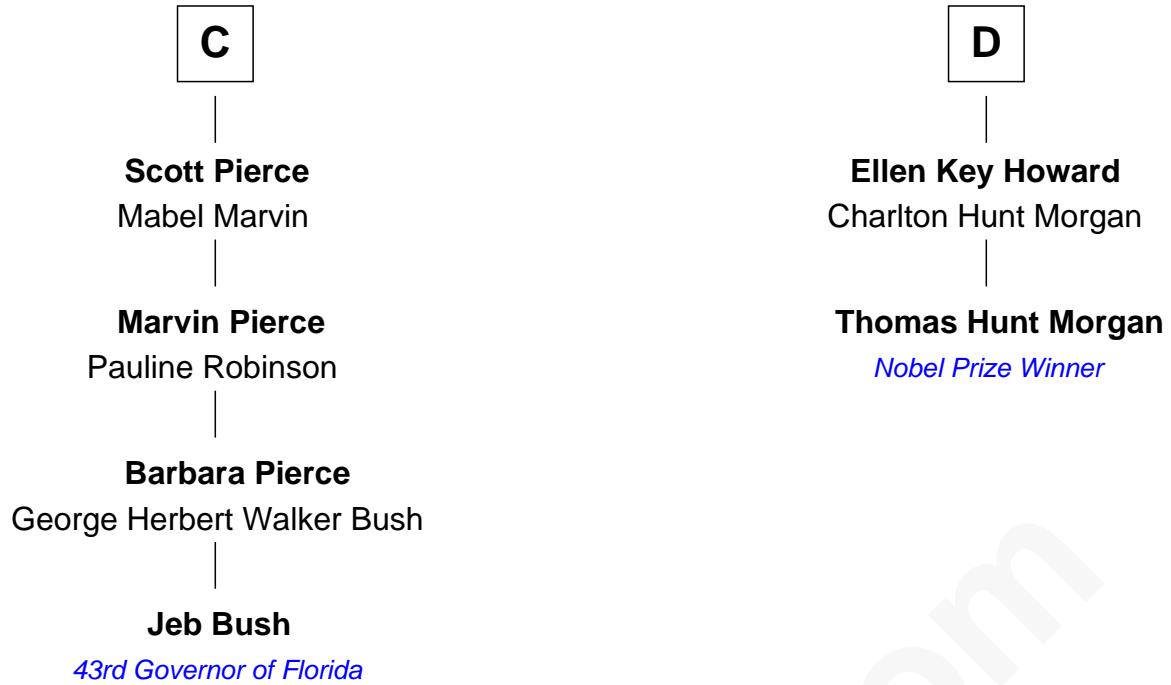

# FamousKin.com Relationship Chart of

**Jeb Bush**

*43rd Governor of Florida*

**18th cousin 2 times removed of**

**Thomas Hunt Morgan**

*Nobel Prize Winner in Physiology or Medicine*

**Edmund Fitzalan**

Alice de Warenne

**Richard Fitzalan**  
Eleanor Plantagenet

**John Fitzalan**  
Eleanor Maltravers

**Joan Fitzalan**  
Sir William Echyngham

**Joan Echyngham**  
Sir John Bayntun

**Henry Bayntun**  
-----

**Jane Bayntun**  
Thomas Prowse

**Mary Prowse**  
John Gye

**A**

**Richard Fitzalan**  
Eleanor Plantagenet

**Sir Richard Fitzalan**  
Elizabeth de Bohun

**Elizabeth Fitzalan**  
Sir Robert Goushill

**Joan Goushill**  
Sir Thomas Stanley

**Sir John Stanley**  
Elizabeth Weever

**Margery Stanley**  
Sir William Torbock

**Thomas Torbock**  
Elizabeth Moore

**B**

FamousKin.com