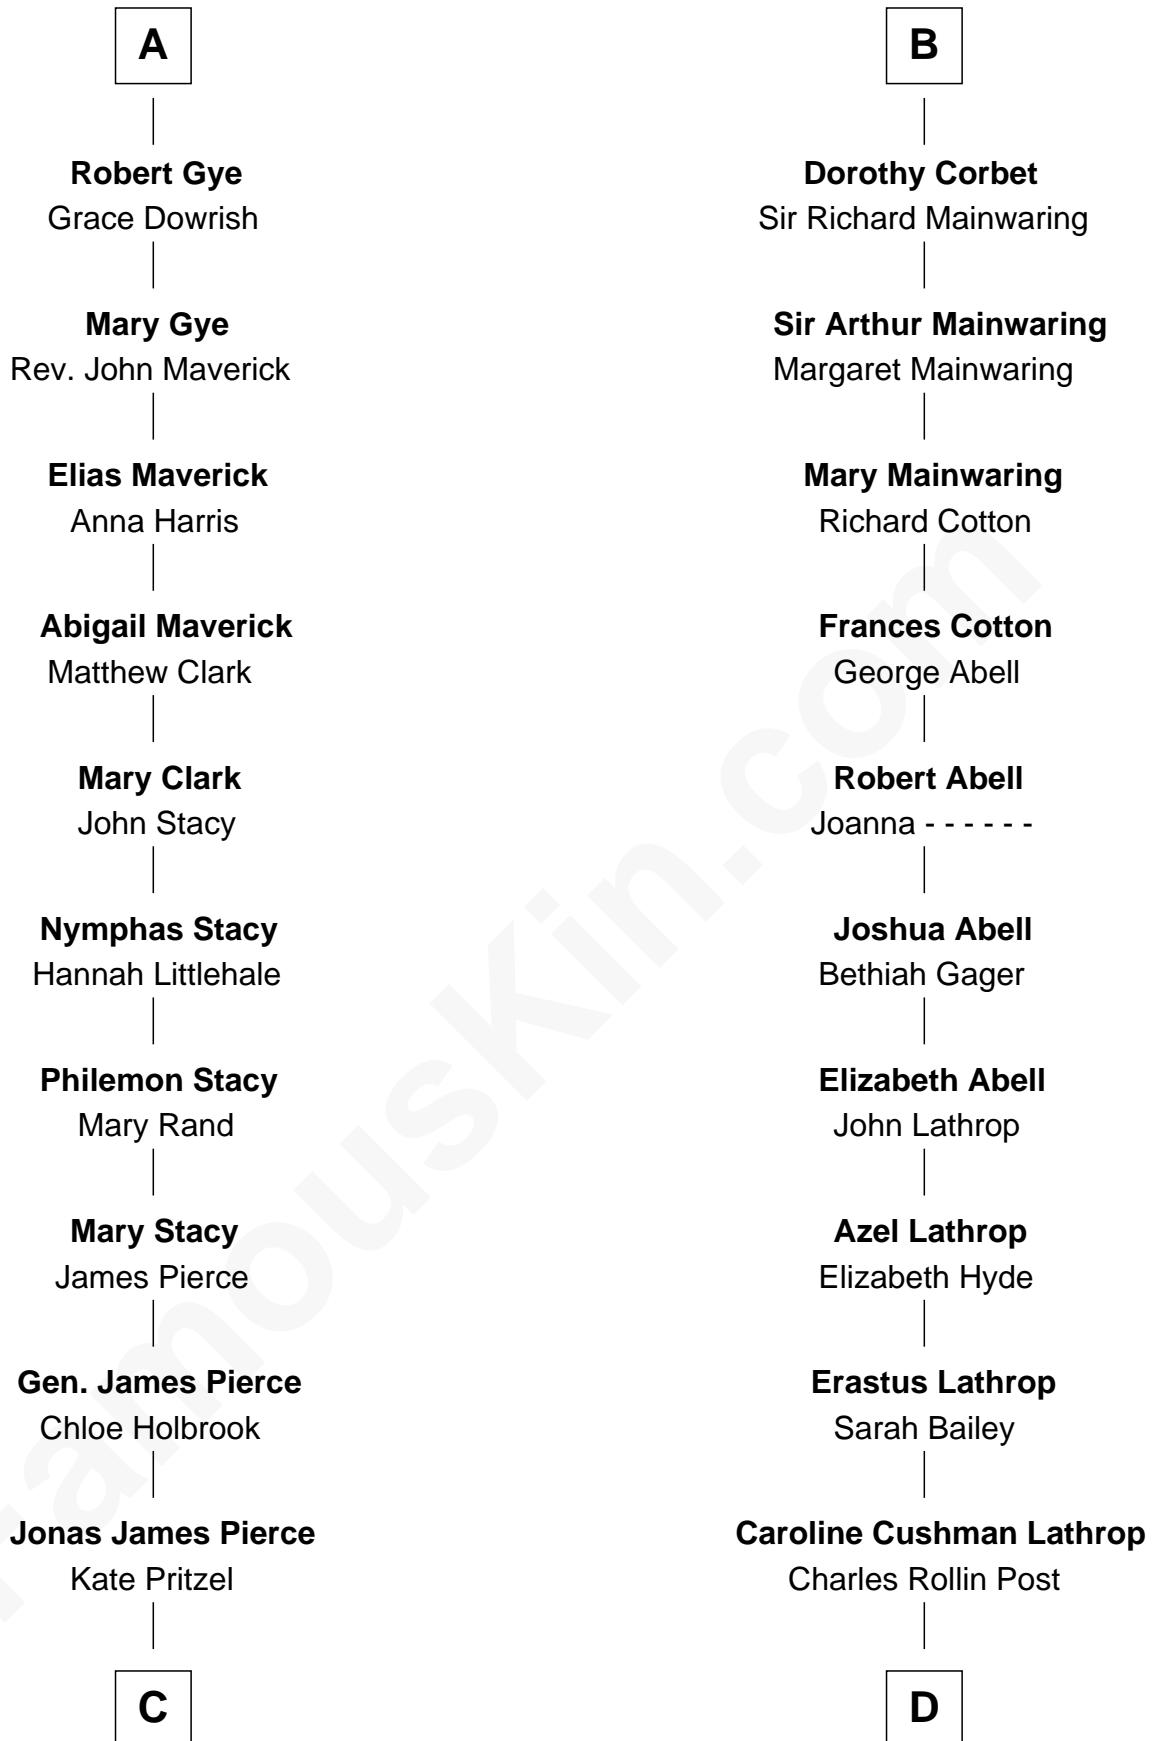

# FamousKin.com Relationship Chart of

**Jeb Bush**

*43rd Governor of Florida*

18th cousin 2 times removed of

**Marjorie Post**

*Founder of General Foods*

**Edmund Fitzalan**

Alice de Warenne

**Richard Fitzalan**  
Eleanor Plantagenet

**John Fitzalan**  
Eleanor Maltravers

**Joan Fitzalan**  
Sir William Echyngnam

**Joan Echyngnam**  
Sir John Bayntun

**Henry Bayntun**  
-----

**Jane Bayntun**  
Thomas Prowse

**Mary Prowse**  
John Gye

**A**

**Richard Fitzalan**  
Eleanor Plantagenet

**Sir Richard Fitzalan**  
Elizabeth de Bohun

**Joan Fitzalan**  
Sir William Beauchamp

**Joan Beauchamp**  
James Butler

**Elizabeth Butler**  
John Talbot

**Ann Talbot**  
Sir Henry Vernon

**Elizabeth Vernon**  
Sir Robert Corbet

**B**

FamousKin.com