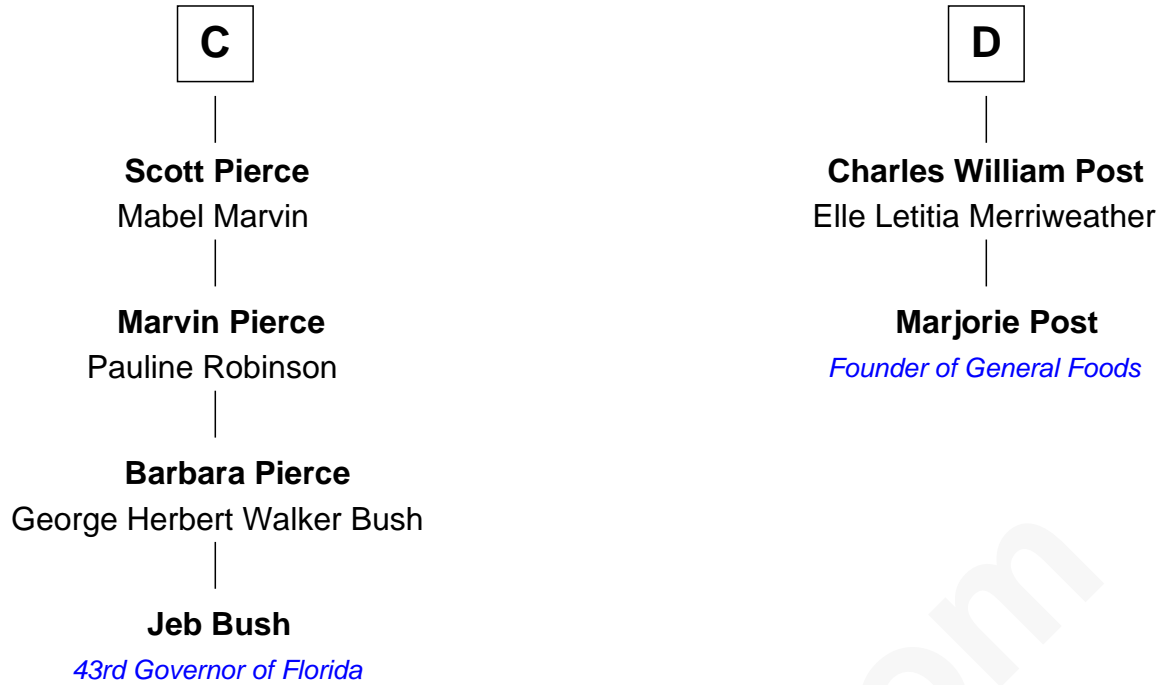

# FamousKin.com Relationship Chart of

**Jeb Bush**

*43rd Governor of Florida*

18th cousin 2 times removed of

**Marjorie Post**

*Founder of General Foods*

**Edmund Fitzalan**

Alice de Warenne

**Richard Fitzalan**  
Eleanor Plantagenet

**John Fitzalan**  
Eleanor Maltravers

**Joan Fitzalan**  
Sir William Echyngnam

**Joan Echyngnam**  
Sir John Bayntun

**Henry Bayntun**  
-----

**Jane Bayntun**  
Thomas Prowse

**Mary Prowse**  
John Gye

**A**

**Richard Fitzalan**  
Eleanor Plantagenet

**Sir Richard Fitzalan**  
Elizabeth de Bohun

**Joan Fitzalan**  
Sir William Beauchamp

**Joan Beauchamp**  
James Butler

**Elizabeth Butler**  
John Talbot

**Ann Talbot**  
Sir Henry Vernon

**Elizabeth Vernon**  
Sir Robert Corbet

**B**

FamousKin.com