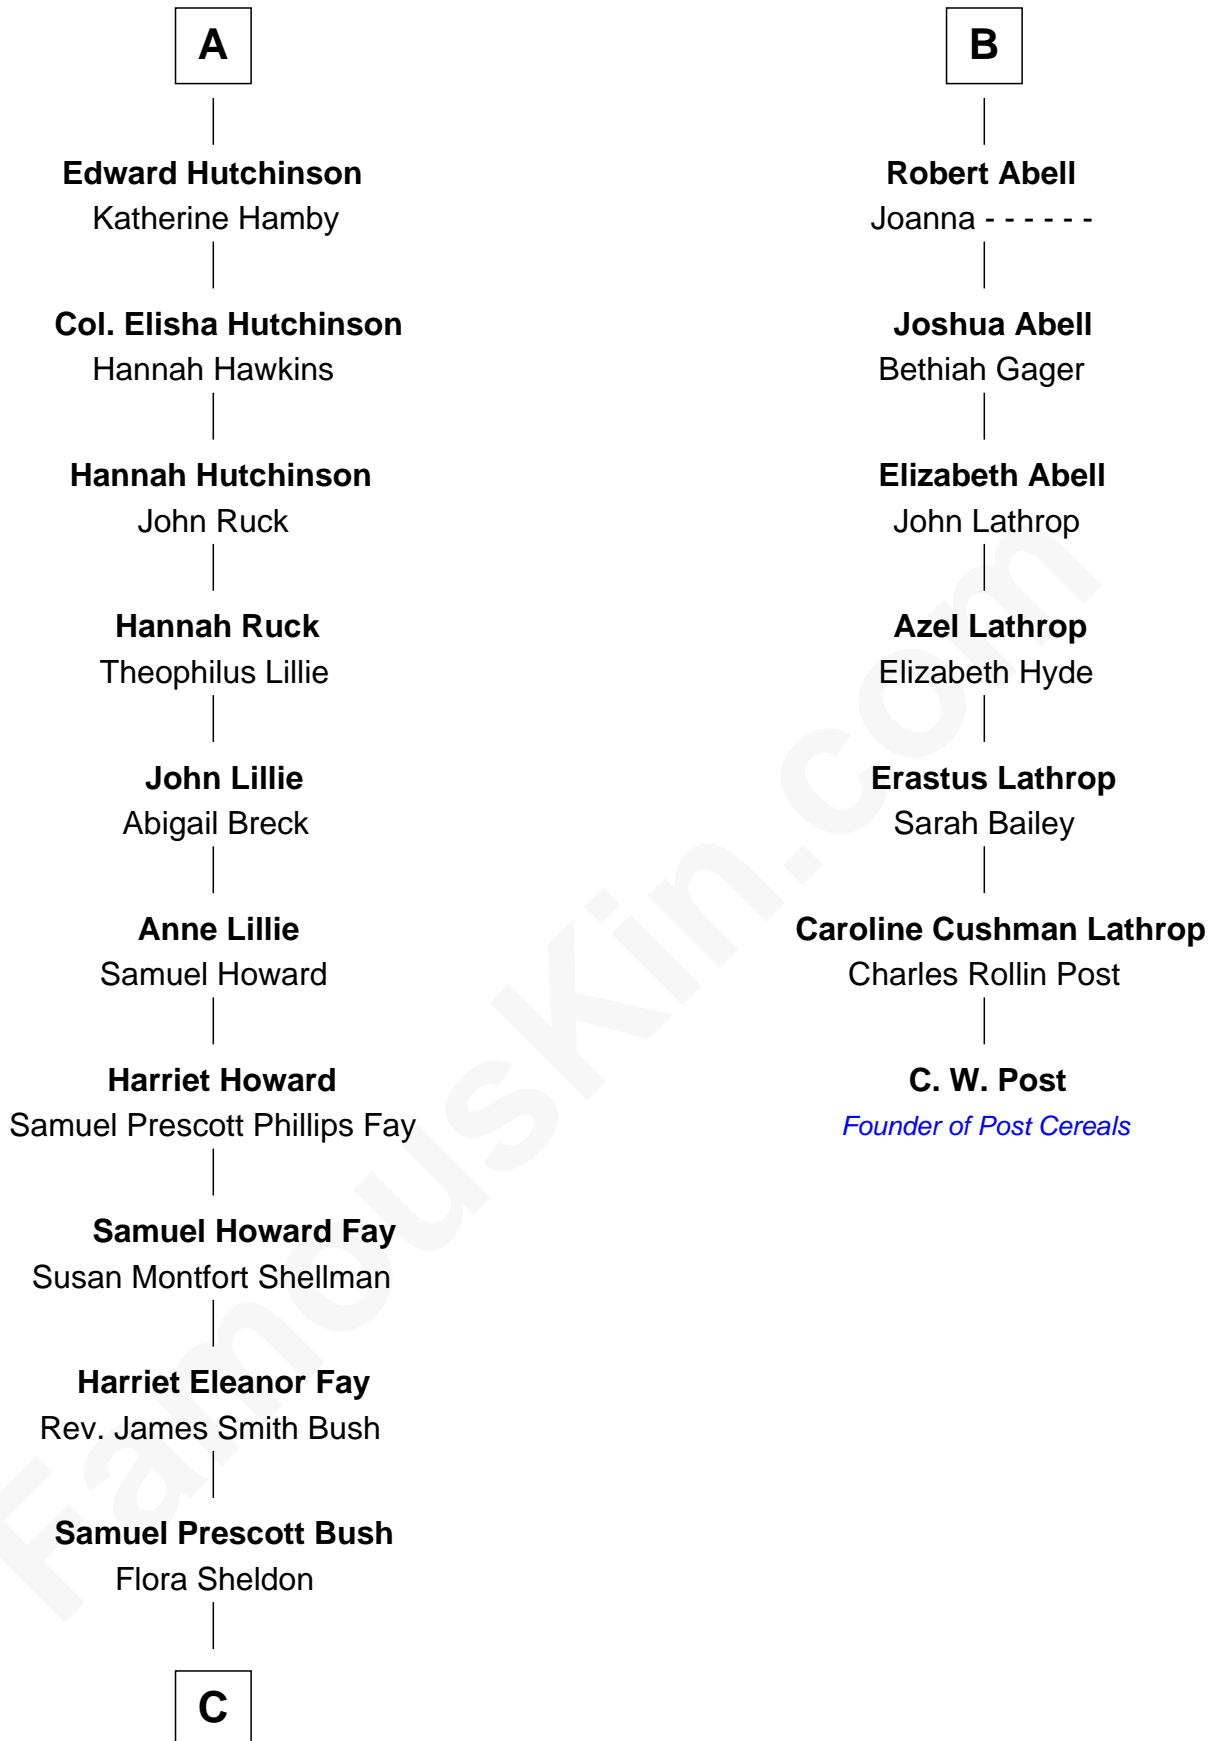

FamousKin.com Relationship Chart of

Jeb Bush

43rd Governor of Florida

13th cousin 6 times removed of

C. W. Post

Founder of Post Cereals

Sir Walter Blount

Sancha de Ayala

Sir Thomas Blount

Margaret de Gresley

Sir Thomas Blount

Agnes Hawley

Anne Blount

William Marbury

Robert Marbury

Katherine Williamson

Sir John Sutton

Sir John Sutton

Elizabeth Berkeley

Jane Sutton

Thomas Mainwaring

Cecily Mainwaring

John Cotton

Sir George Cotton

Mary Onley

Richard Cotton

Mary Mainwaring

Frances Cotton

George Abell

B

C

—
Prescott Sheldon Bush