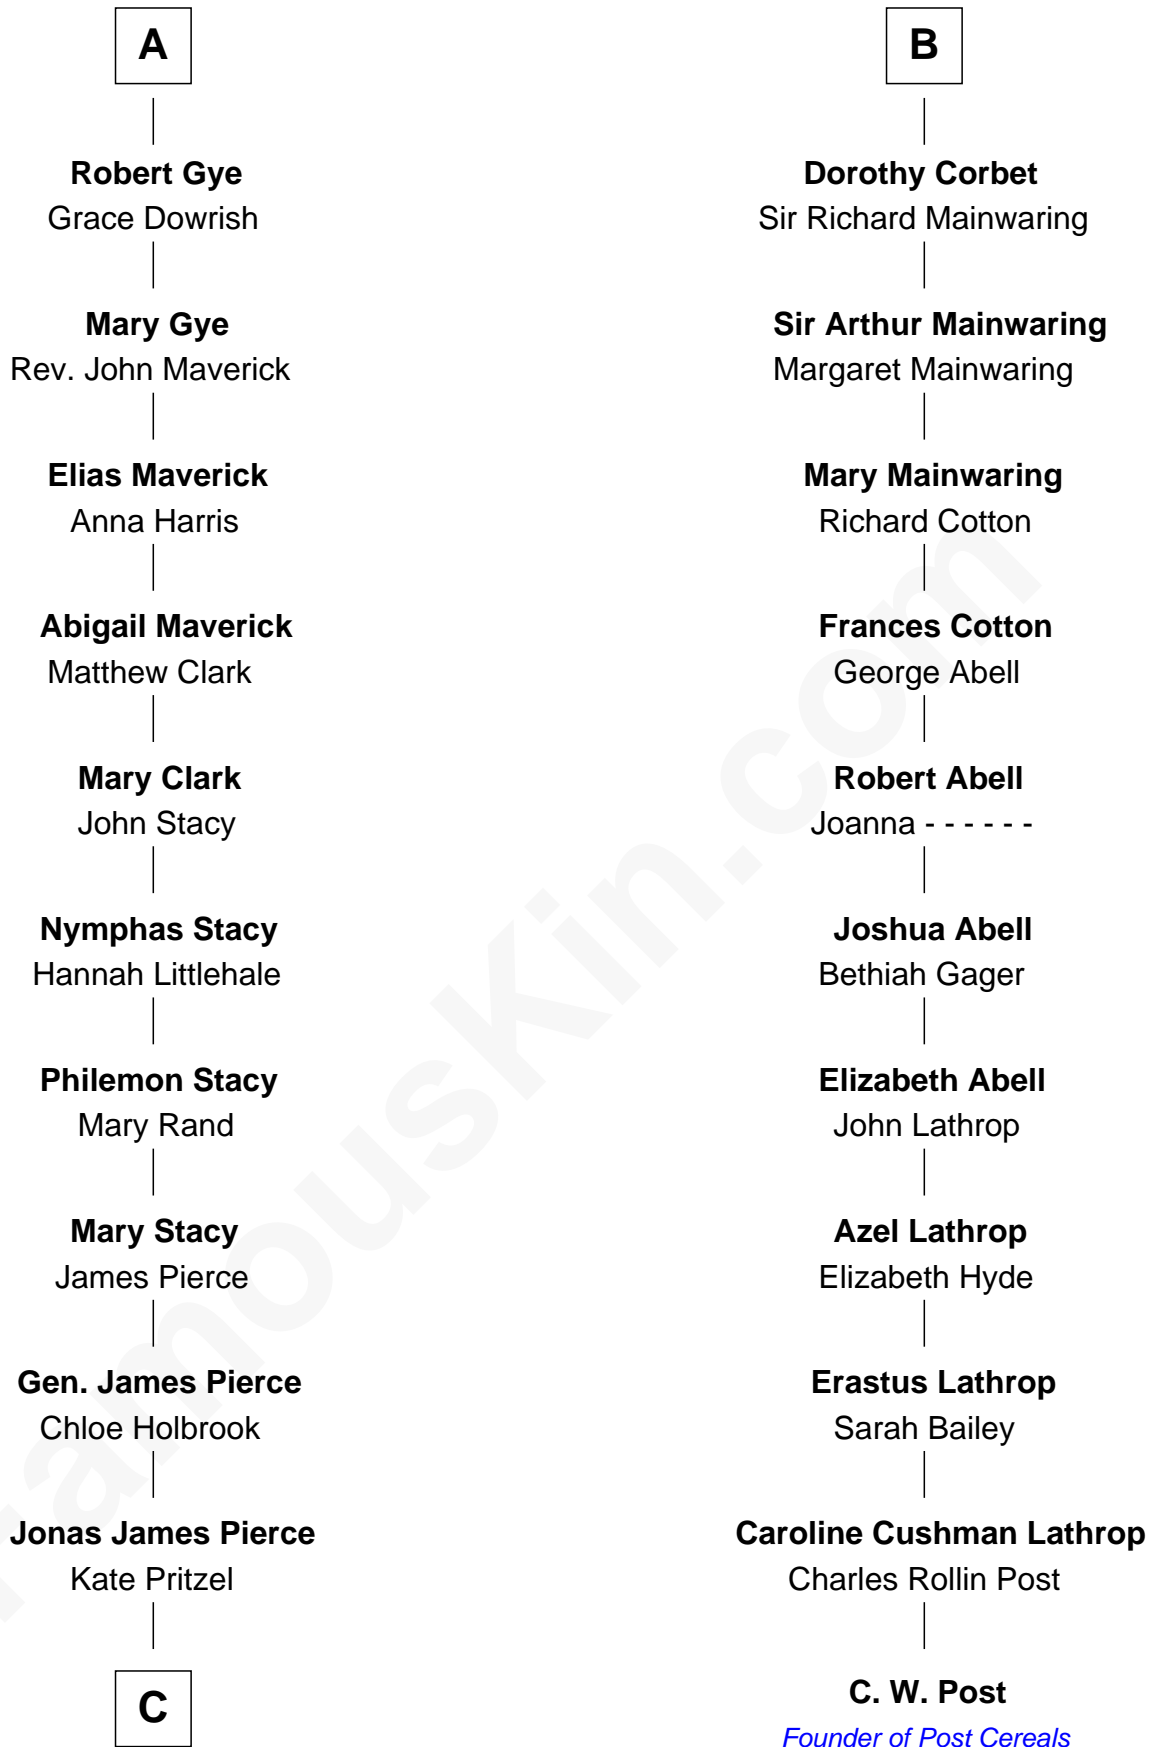

FamousKin.com Relationship Chart of

Jeb Bush

43rd Governor of Florida

17th cousin 3 times removed of

C. W. Post

Founder of Post Cereals

Henry Plantagenet
Maud de Chaworth

FamousKin.com