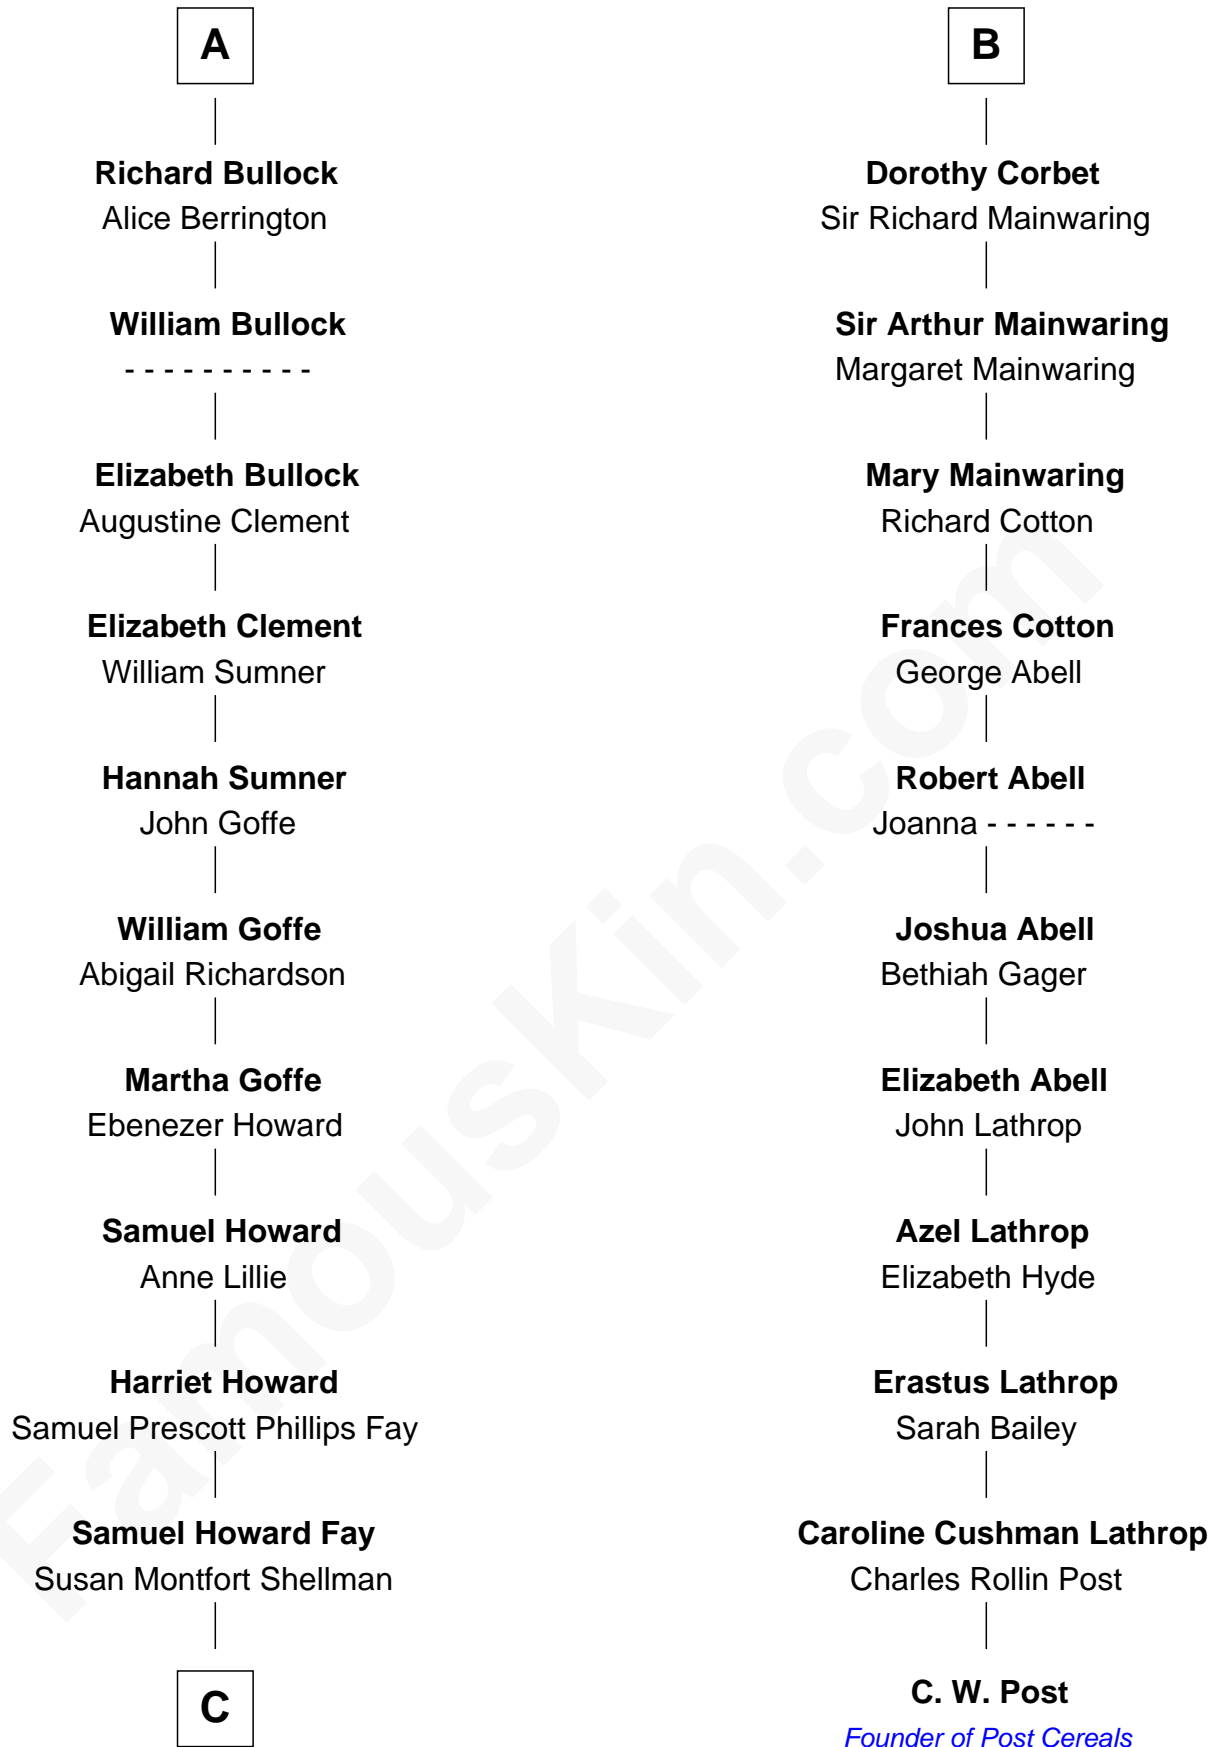

FamousKin.com Relationship Chart of

Jeb Bush

43rd Governor of Florida

17th cousin 4 times removed of

C. W. Post

Founder of Post Cereals

Bartholomew de Badlesmere

Margaret de Clare

Joan de Vere

Sir William Norreys

Margaret Norreys

Gilbert Bullock

Thomas Bullock

Alice Kingsmill

A

Margery de Badlesmere

John Talbot

Ann Talbot

Sir Henry Vernon

Elizabeth Vernon

Sir Robert Corbet

B

C

—
Harriet Eleanor Fay
Rev. James Smith Bush