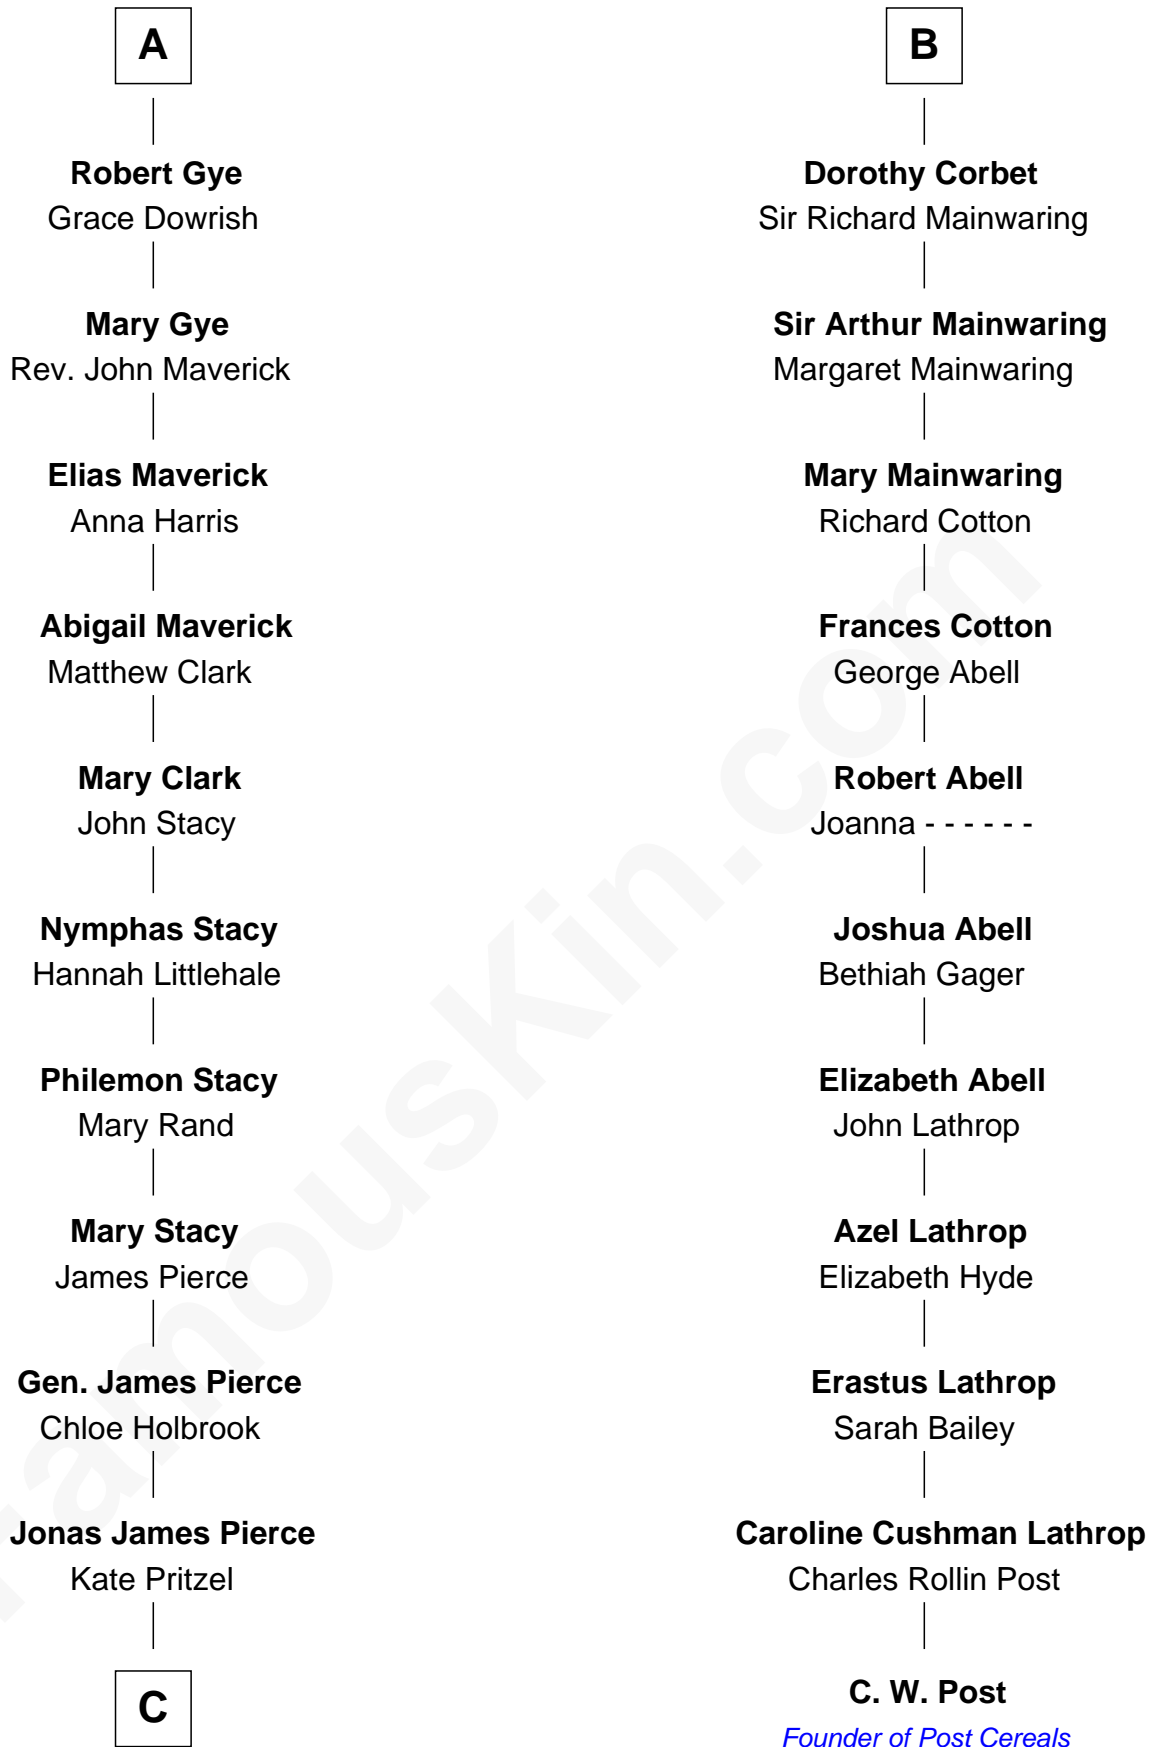

FamousKin.com Relationship Chart of

Jeb Bush

43rd Governor of Florida

17th cousin 3 times removed of

C. W. Post

Founder of Post Cereals

Edmund Fitzalan

Alice de Warenne

Richard Fitzalan
Eleanor Plantagenet

John Fitzalan
Eleanor Maltravers

Joan Fitzalan
Sir William Echyngham

Joan Echyngham
Sir John Bayntun

Henry Bayntun

Jane Bayntun
Thomas Prowse

Mary Prowse
John Gye

A

Richard Fitzalan
Eleanor Plantagenet

Sir Richard Fitzalan
Elizabeth de Bohun

Joan Fitzalan
Sir William Beauchamp

Joan Beauchamp
James Butler

Elizabeth Butler
John Talbot

Ann Talbot
Sir Henry Vernon

Elizabeth Vernon
Sir Robert Corbet

B

FamousKin.com