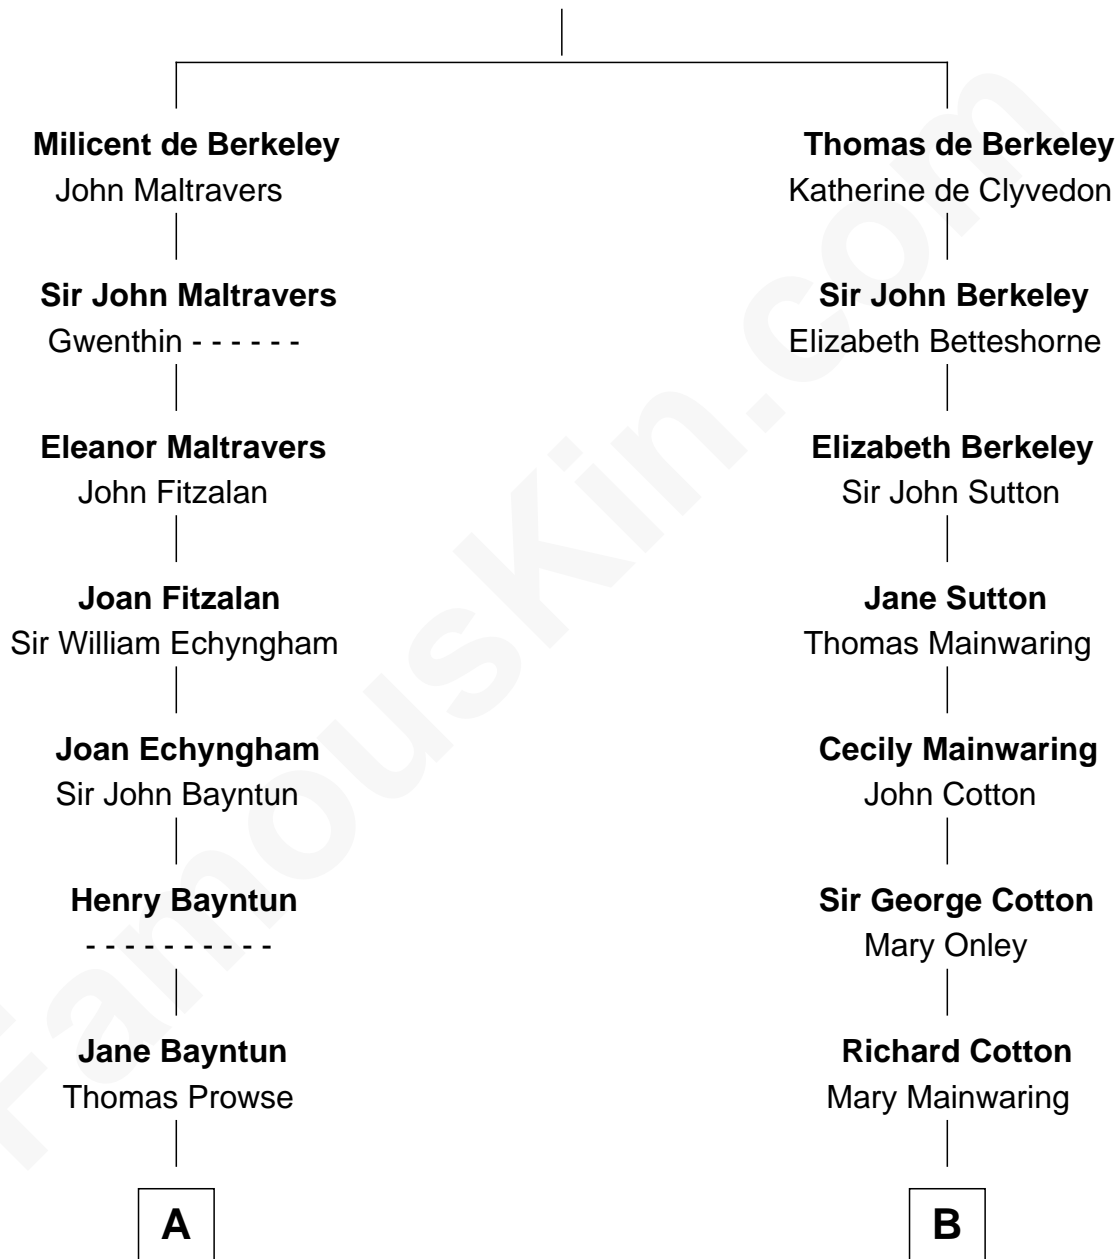

# FamousKin.com Relationship Chart of

**Jeb Bush**

*43rd Governor of Florida*

14th cousin 7 times removed of

**C. W. Post**

*Founder of Post Cereals*

**Sir Maurice de Berkeley**

Eve la Zouche

FamousKin.com