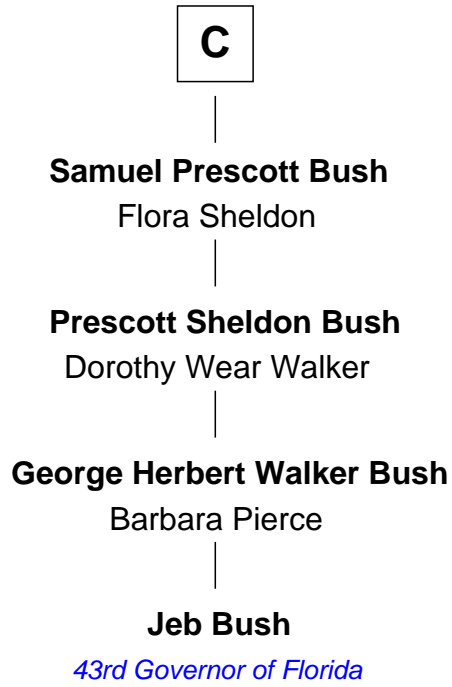

# FamousKin.com Relationship Chart of

**Jeb Bush**

*43rd Governor of Florida*

16th cousin 4 times removed of

**C. W. Post**

*Founder of Post Cereals*

**John de Mowbray**  
Elizabeth de Segrave

**Sir Thomas Mowbray**

Sir John Berkeley

**Sir Richard Berkeley**

Elizabeth Jermy

**Mary Berkeley**

Sir John Hungerford

**A**

**Margaret Mowbray**

Sir Reginald Lucy

**Sir Walter Lucy**

Eleanor L'Arcedeckne

**Eleanor Lucy**

Sir Thomas Hopton

**Elizabeth Hopton**

Sir Roger Corbet

**Sir Richard Corbet**

Elizabeth Devereux

**Sir Robert Corbet**

Elizabeth Vernon

**Dorothy Corbet**

Sir Richard Mainwaring

**B**

FamousKin.com