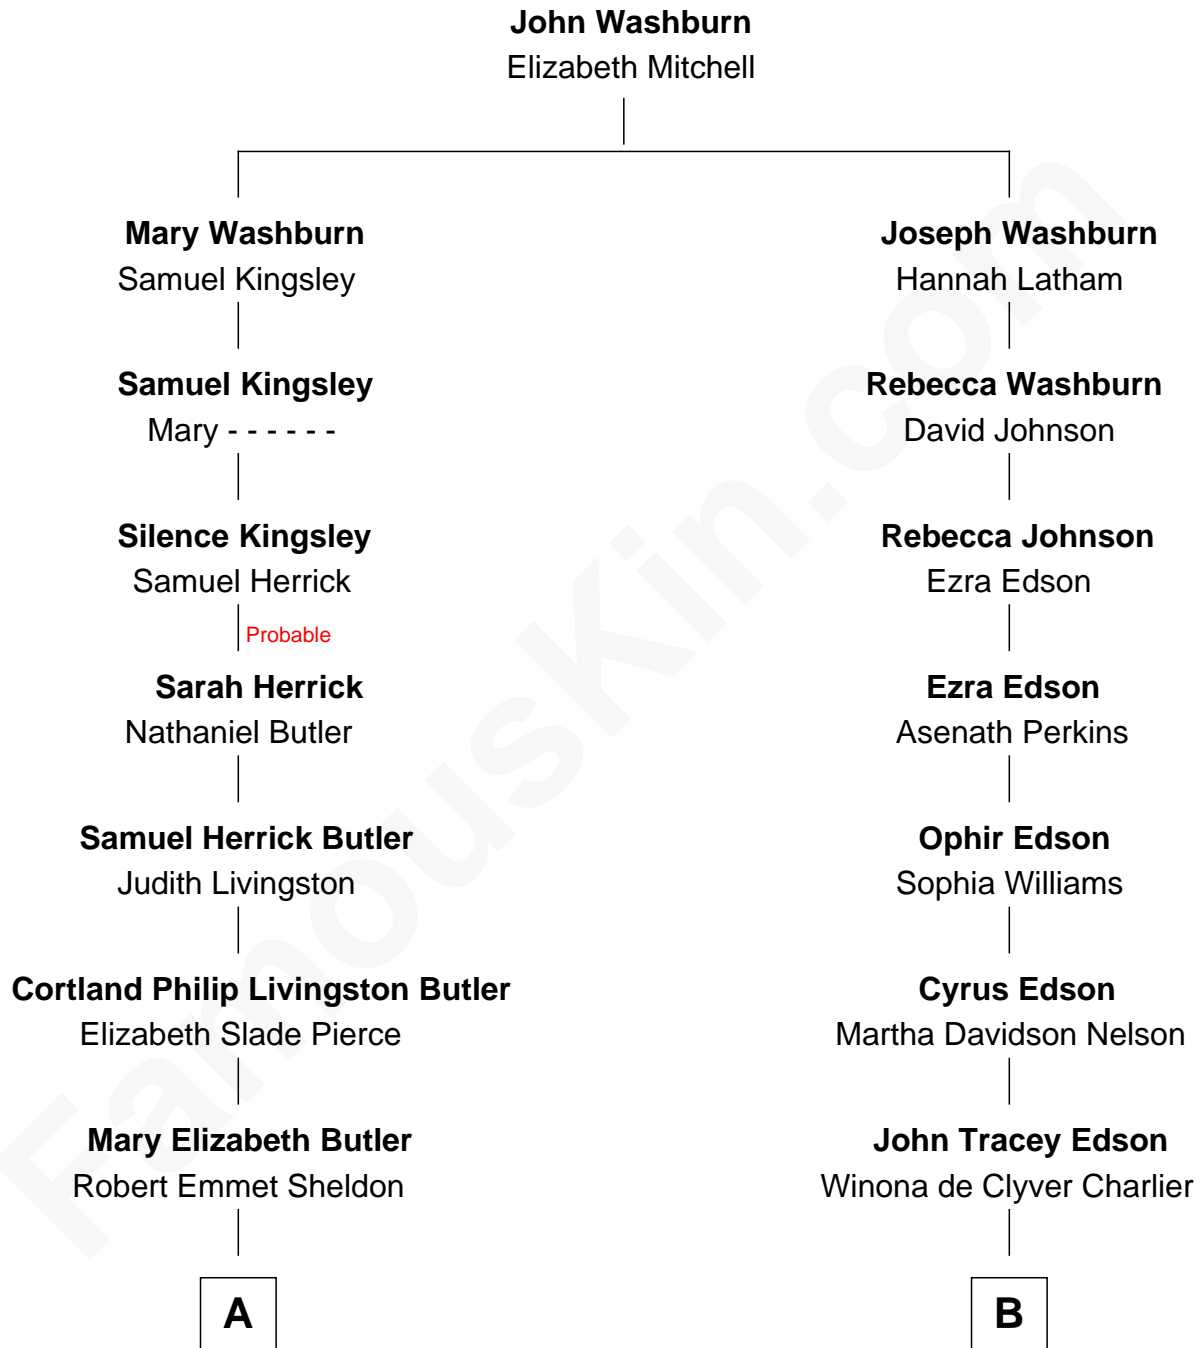

FamousKin.com Relationship Chart of

Jeb Bush

43rd Governor of Florida

8th cousin 2 times removed of

Pete Seeger

American Folk Singer

FamousKin.com