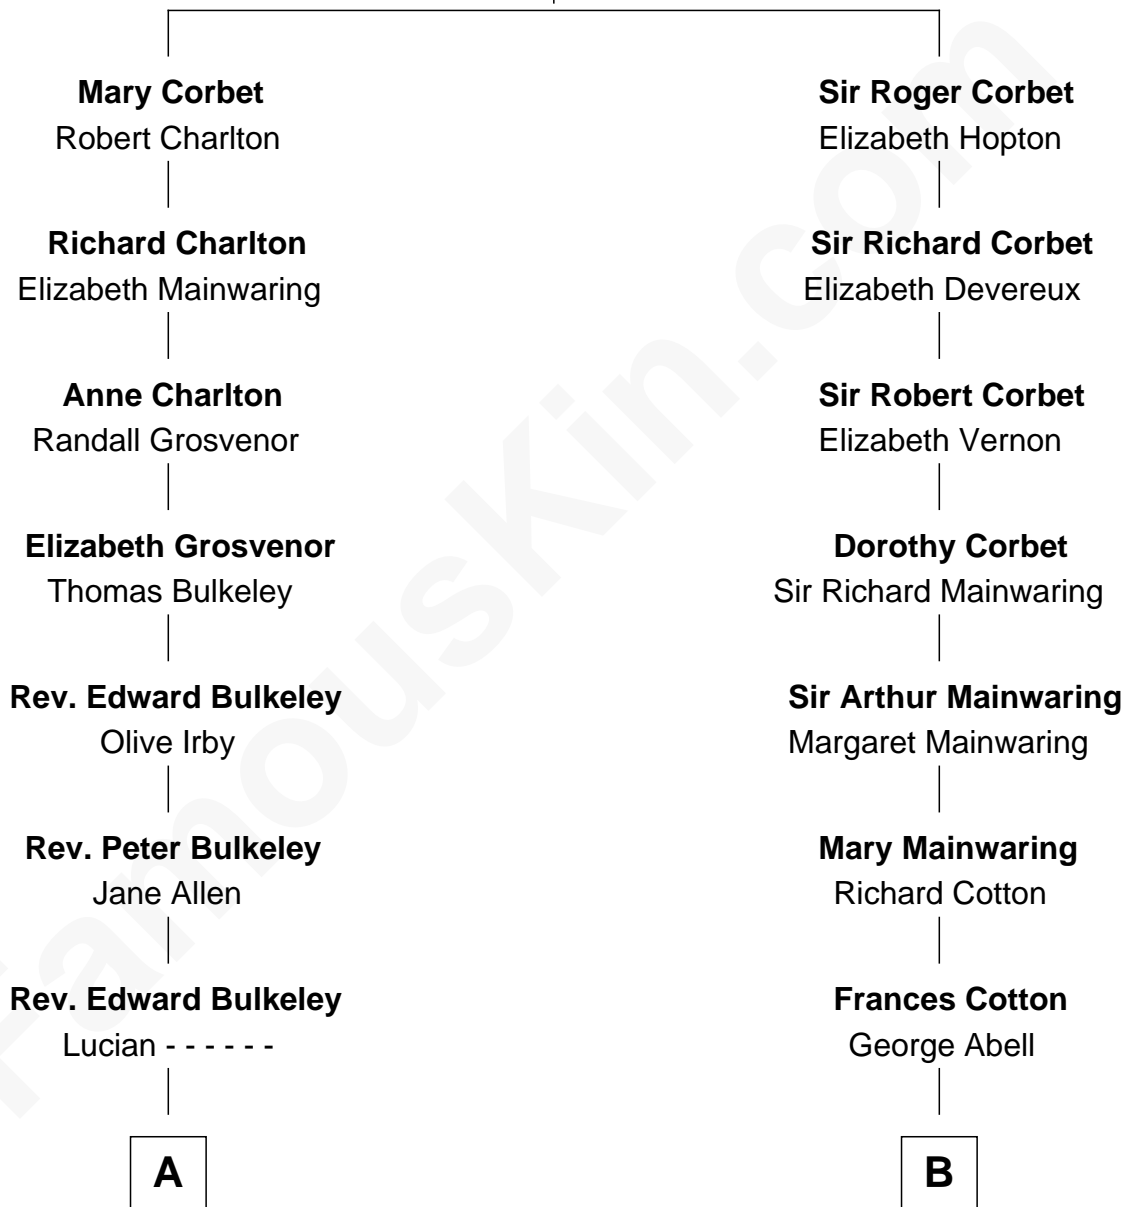

# FamousKin.com Relationship Chart of

**Jeb Bush**

*43rd Governor of Florida*

17th cousin 1 time removed of

**Adlai Stevenson III**

*U.S. Senator from Illinois*

**Sir Robert Corbet**

Margaret - - - - -

**C**

**Ellen Borden**

Adlai Ewing Stevenson

**Adlai Stevenson III**

*U.S. Senator from Illinois*

FamousKin.com