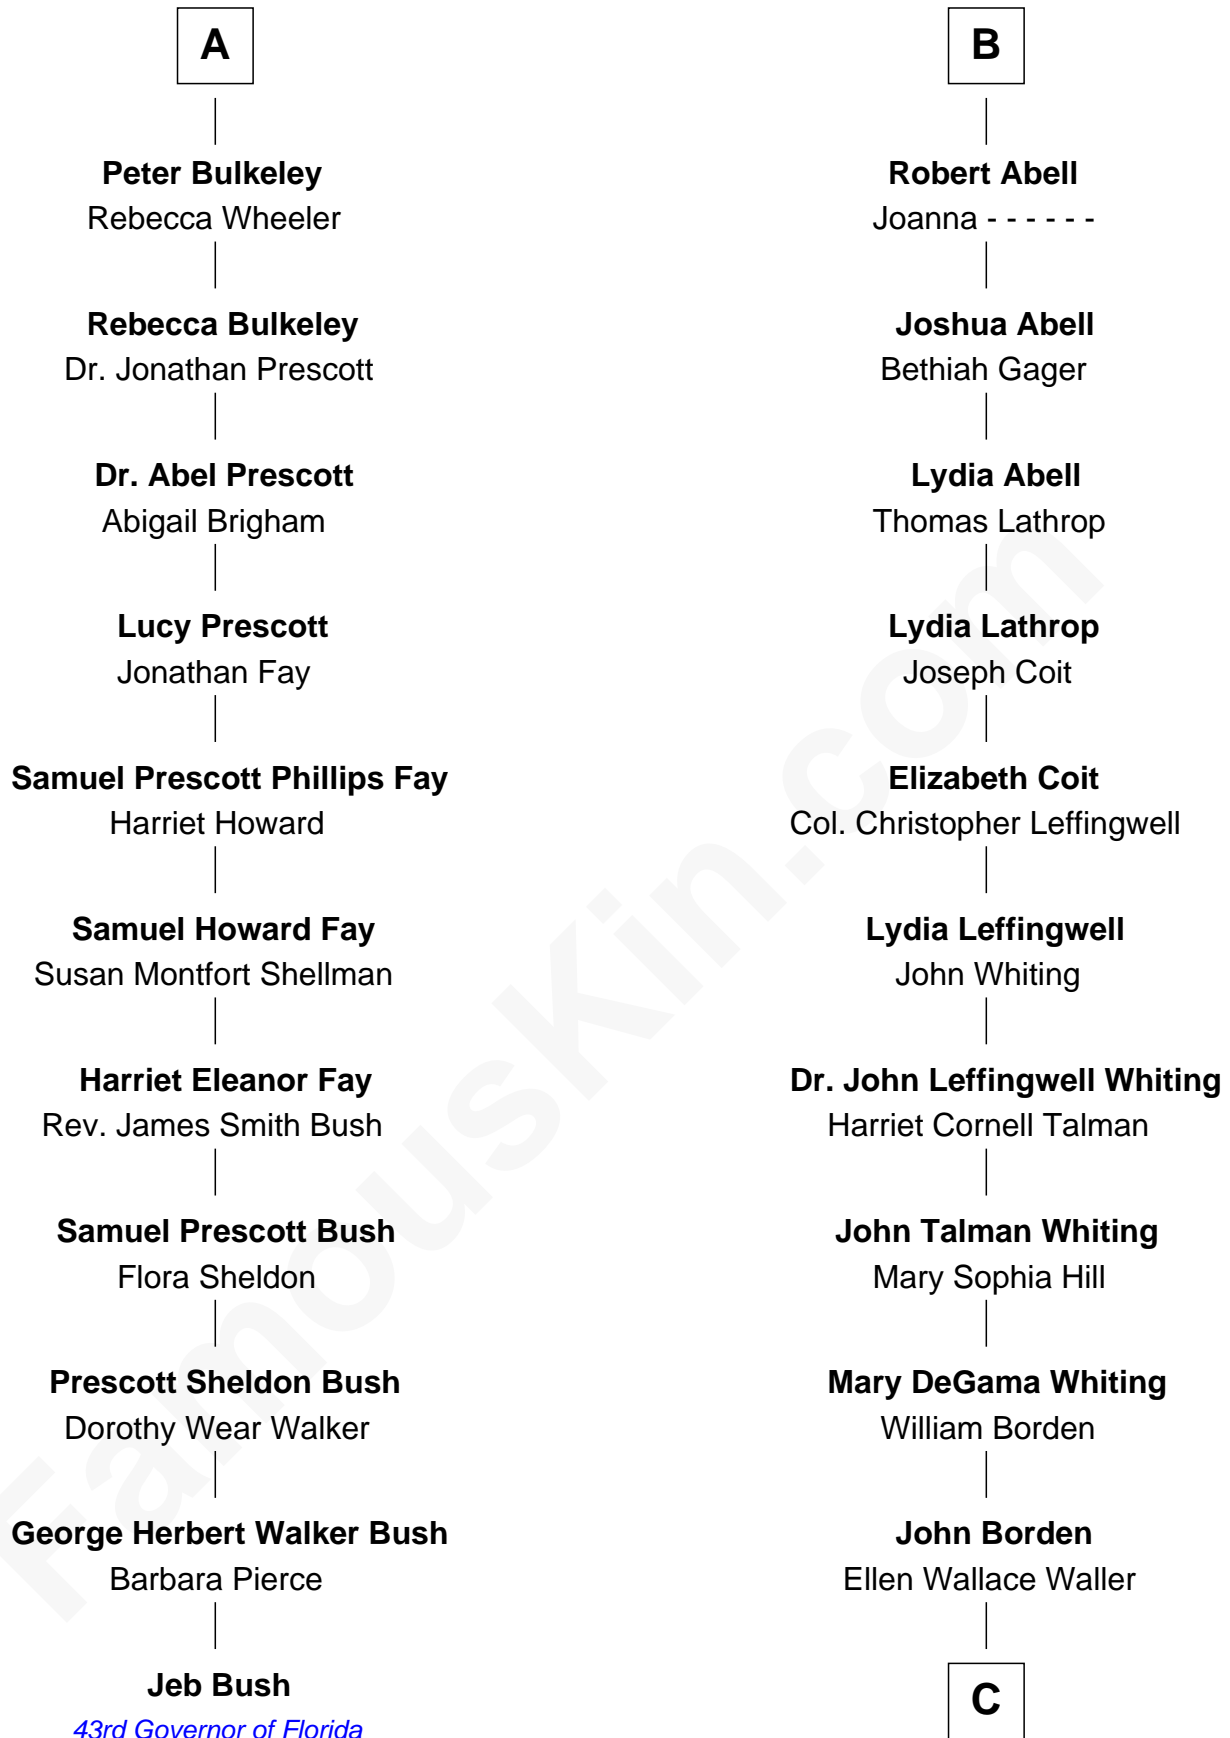

# FamousKin.com Relationship Chart of

**Jeb Bush**

*43rd Governor of Florida*

17th cousin 1 time removed of

**Adlai Stevenson III**

*U.S. Senator from Illinois*

**Sir Robert Corbet**

Margaret - - - - -

**C**

**Ellen Borden**

Adlai Ewing Stevenson

**Adlai Stevenson III**

*U.S. Senator from Illinois*

FamousKin.com