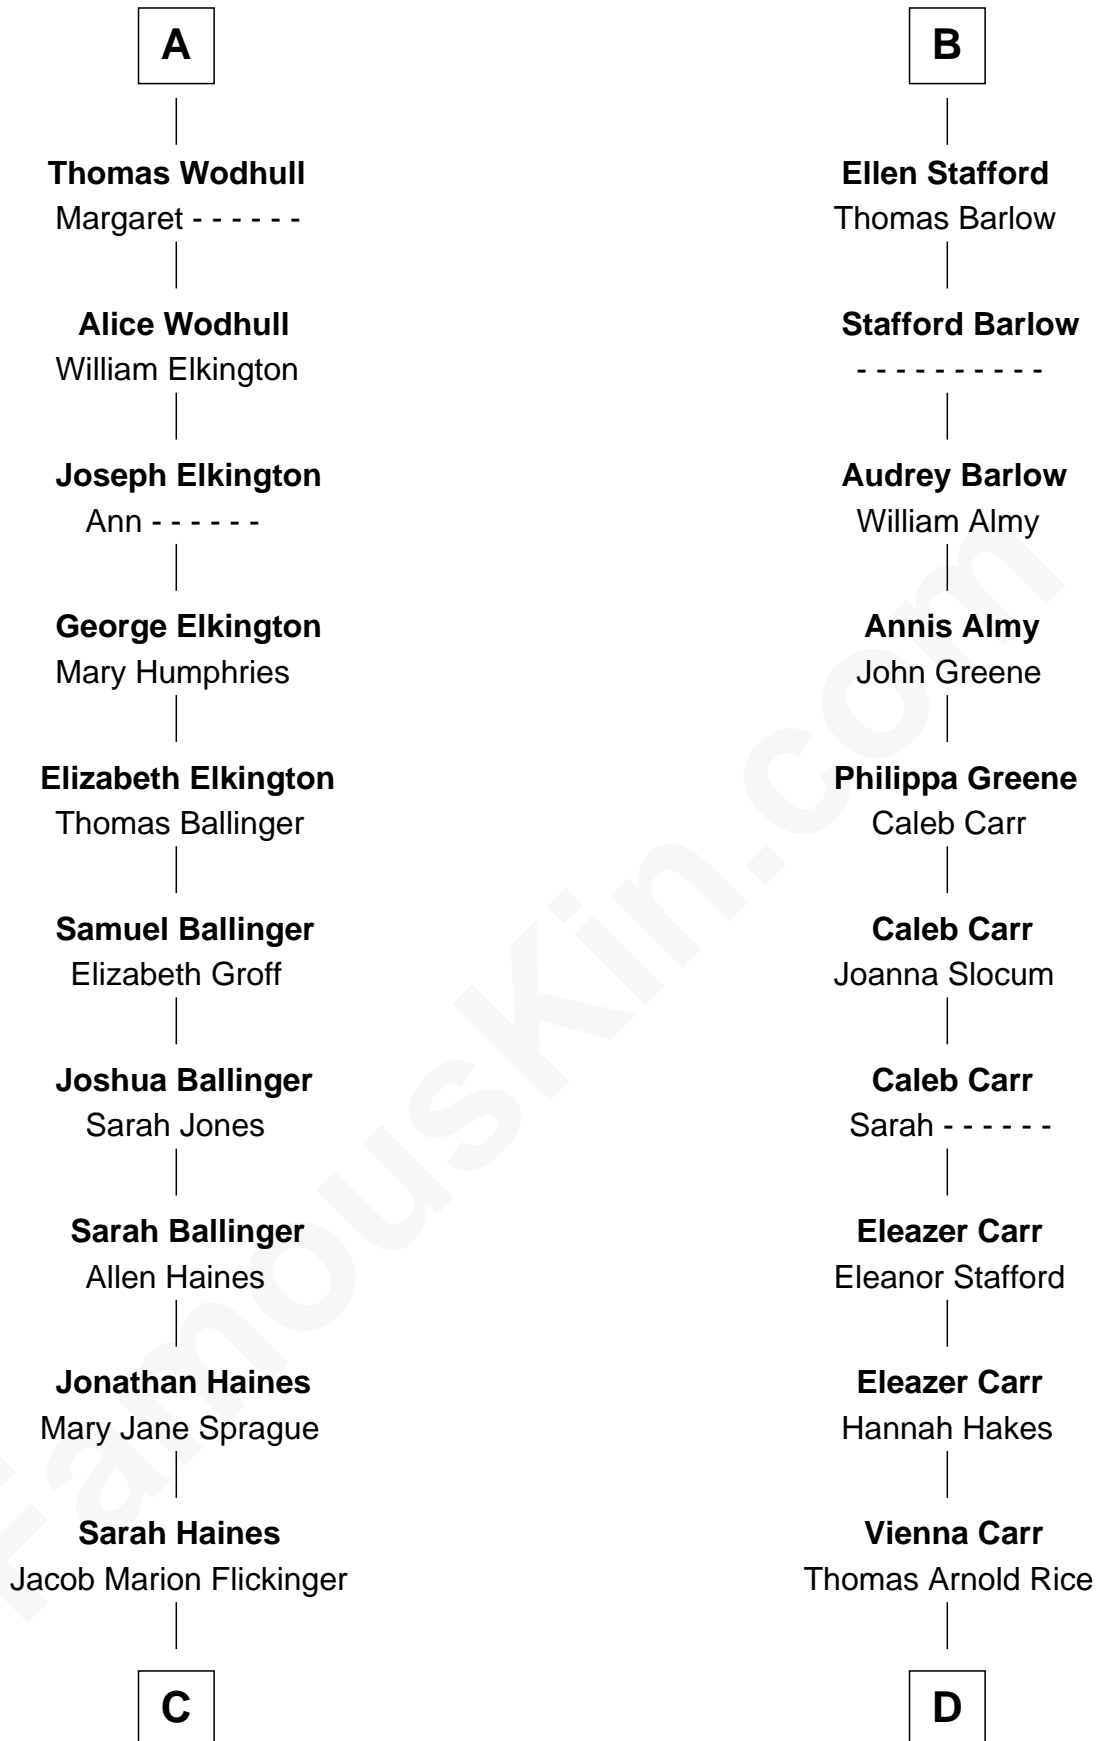

FamousKin.com Relationship Chart of

Jeb Bush

43rd Governor of Florida

20th cousin of

Charlie Munger

Vice-Chairman of Berkshire Hathaway

Sir Warin Trussell
Maud de St. Philibert

Sir Laurence Trussell
Matilda de Charnells

Sir William Trussell
Margery Ludlow

Isabel Trussell
Thomas Wodhull

John Wodhull
Joan Etwell

Fulk Wodhull
Anne Newenham

Lawrence Wodhull
Elizabeth Hall

Fulke Wodhull
Alice Wickliffe

A

Maud Trussell

B

C

Lulu Dell Flickinger
James Edgar Robinson

Pauline Robinson
Marvin Pierce

Barbara Pierce
George Herbert Walker Bush

Jeb Bush
43rd Governor of Florida

D

Caroline A. Rice
William H. Ingham