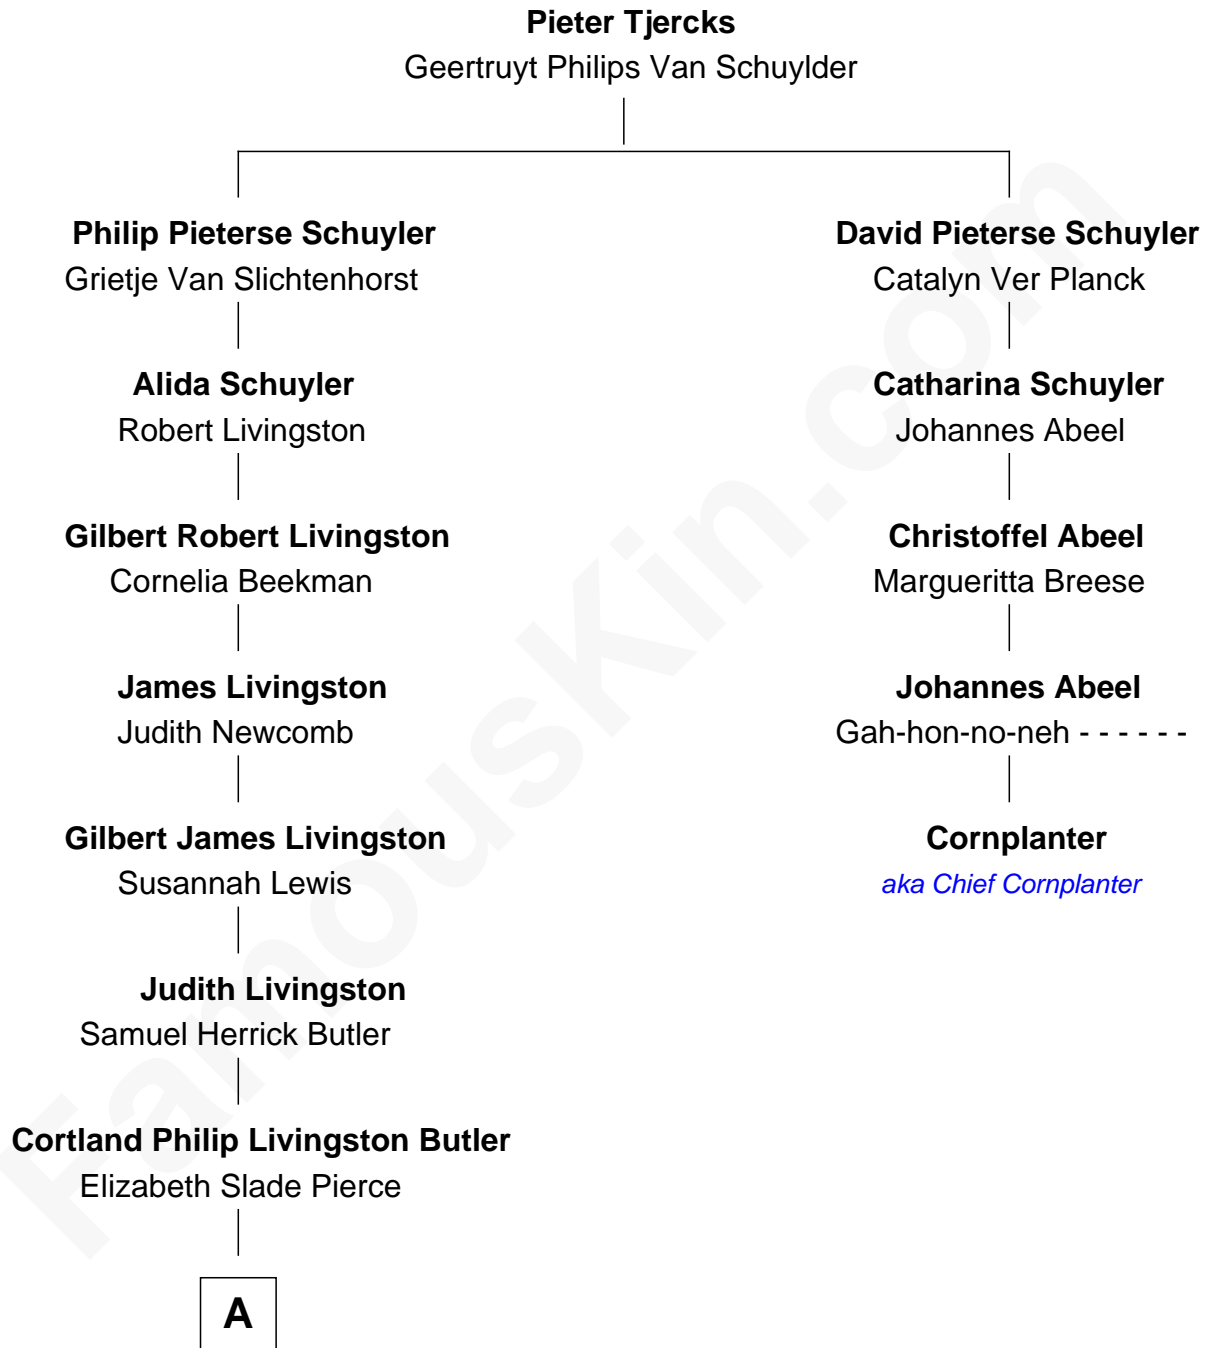

# FamousKin.com Relationship Chart of

**Jeb Bush**

43rd Governor of Florida

4th cousin 7 times removed of

**Cornplanter**

Seneca War Chief

**A**

—  
**Mary Elizabeth Butler**  
Robert Emmet Sheldon

—  
**Flora Sheldon**  
Samuel Prescott Bush

—  
**Prescott Sheldon Bush**  
Dorothy Wear Walker

—  
**George Herbert Walker Bush**  
Barbara Pierce

—  
**Jeb Bush**  
*43rd Governor of Florida*

FamousKin.com