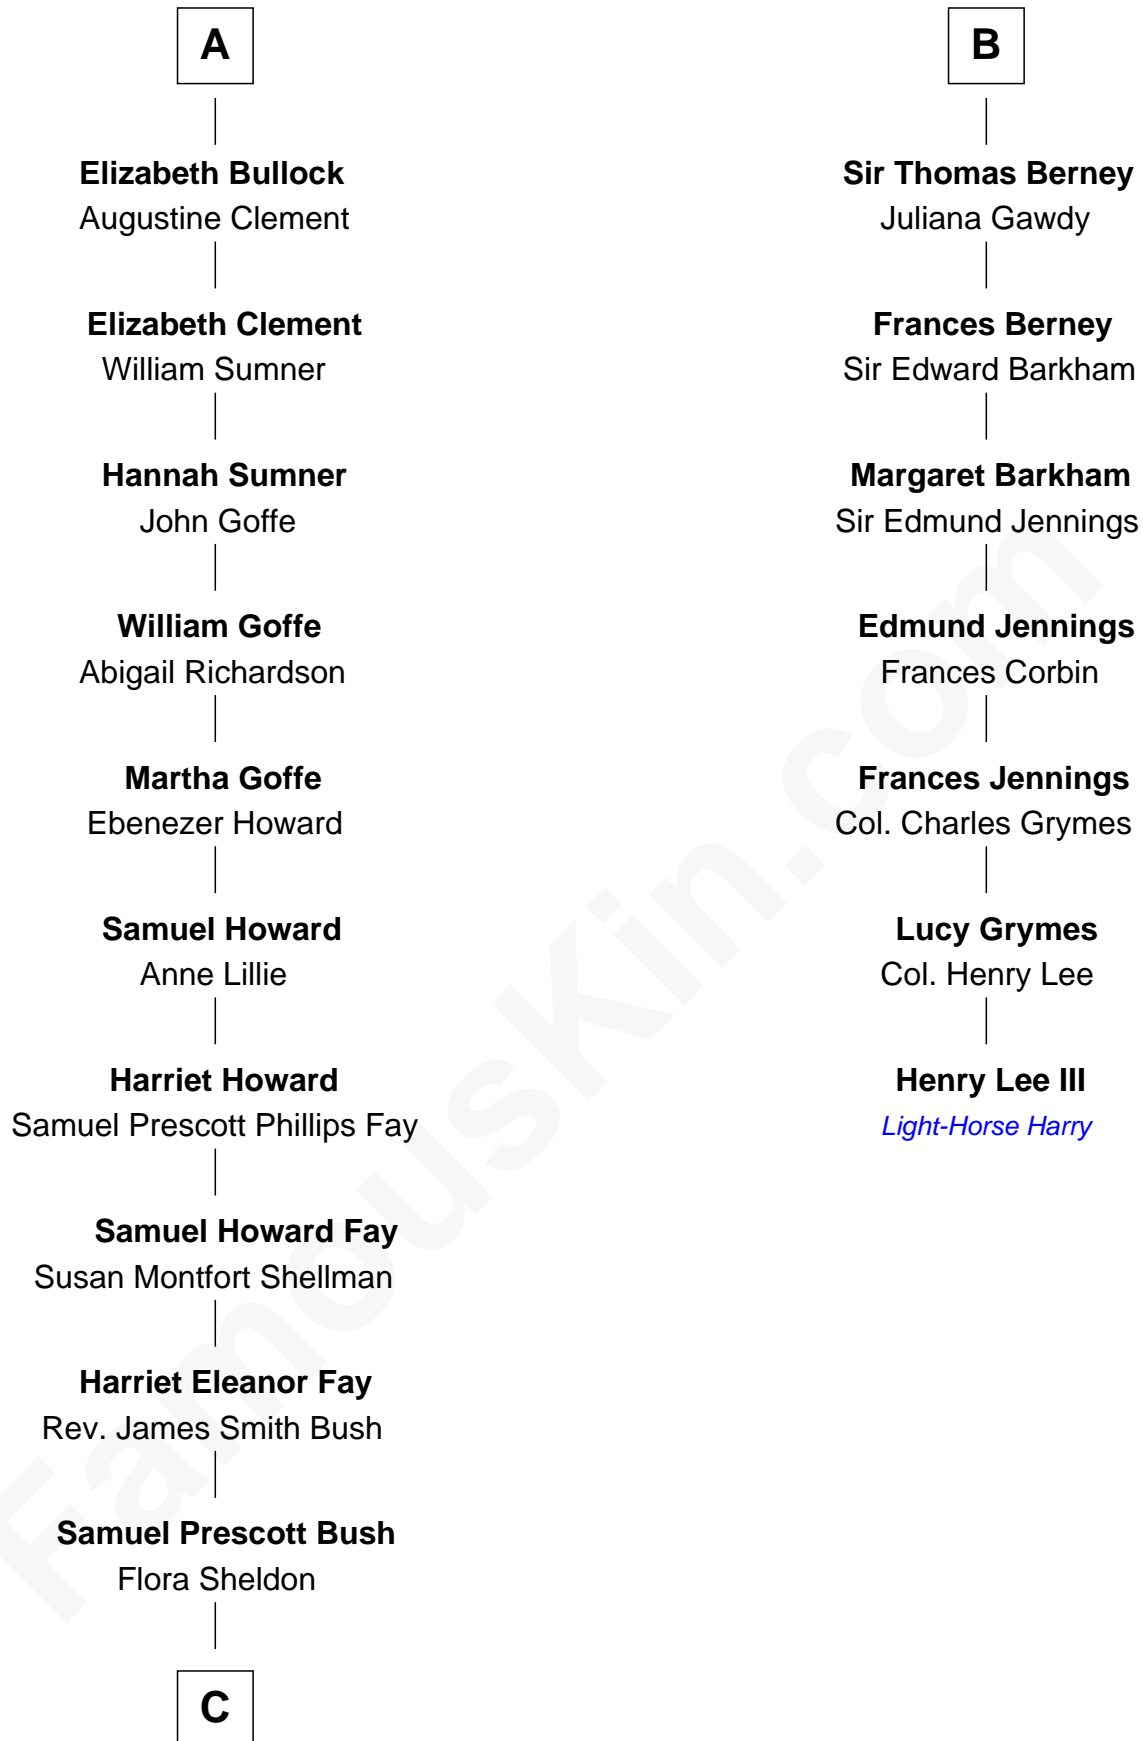

## Relationship Chart of

### Henry Lee III

9th Governor of Virginia

**Sir Richard Sergeaux**

Philippe Fitzalan

**Alice Sergeaux**  
Sir Richard de Vere

**Sir John de Vere**  
Elizabeth Howard

**Joan de Vere**  
Sir William Norreys

**Margaret Norreys**  
Gilbert Bullock

**Thomas Bullock**  
Alice Kingsmill

**Richard Bullock**  
Alice Berrington

**William Bullock**  
-----

**A**

**Elizabeth Sergeaux**  
Sir William Marney

**Emma Marney**  
Sir Thomas Tyrrell

**Humphrey Tyrrell**  
Isabel Helion

**Anne Tyrrell**  
Sir Roger Wentworth

**Margery Wentworth**  
John Berney

**John Berney**  
Margaret Read

**Henry Berney**  
Alice Appleton

**B**

**C**

—  
**Prescott Sheldon Bush**

Dorothy Wear Walker