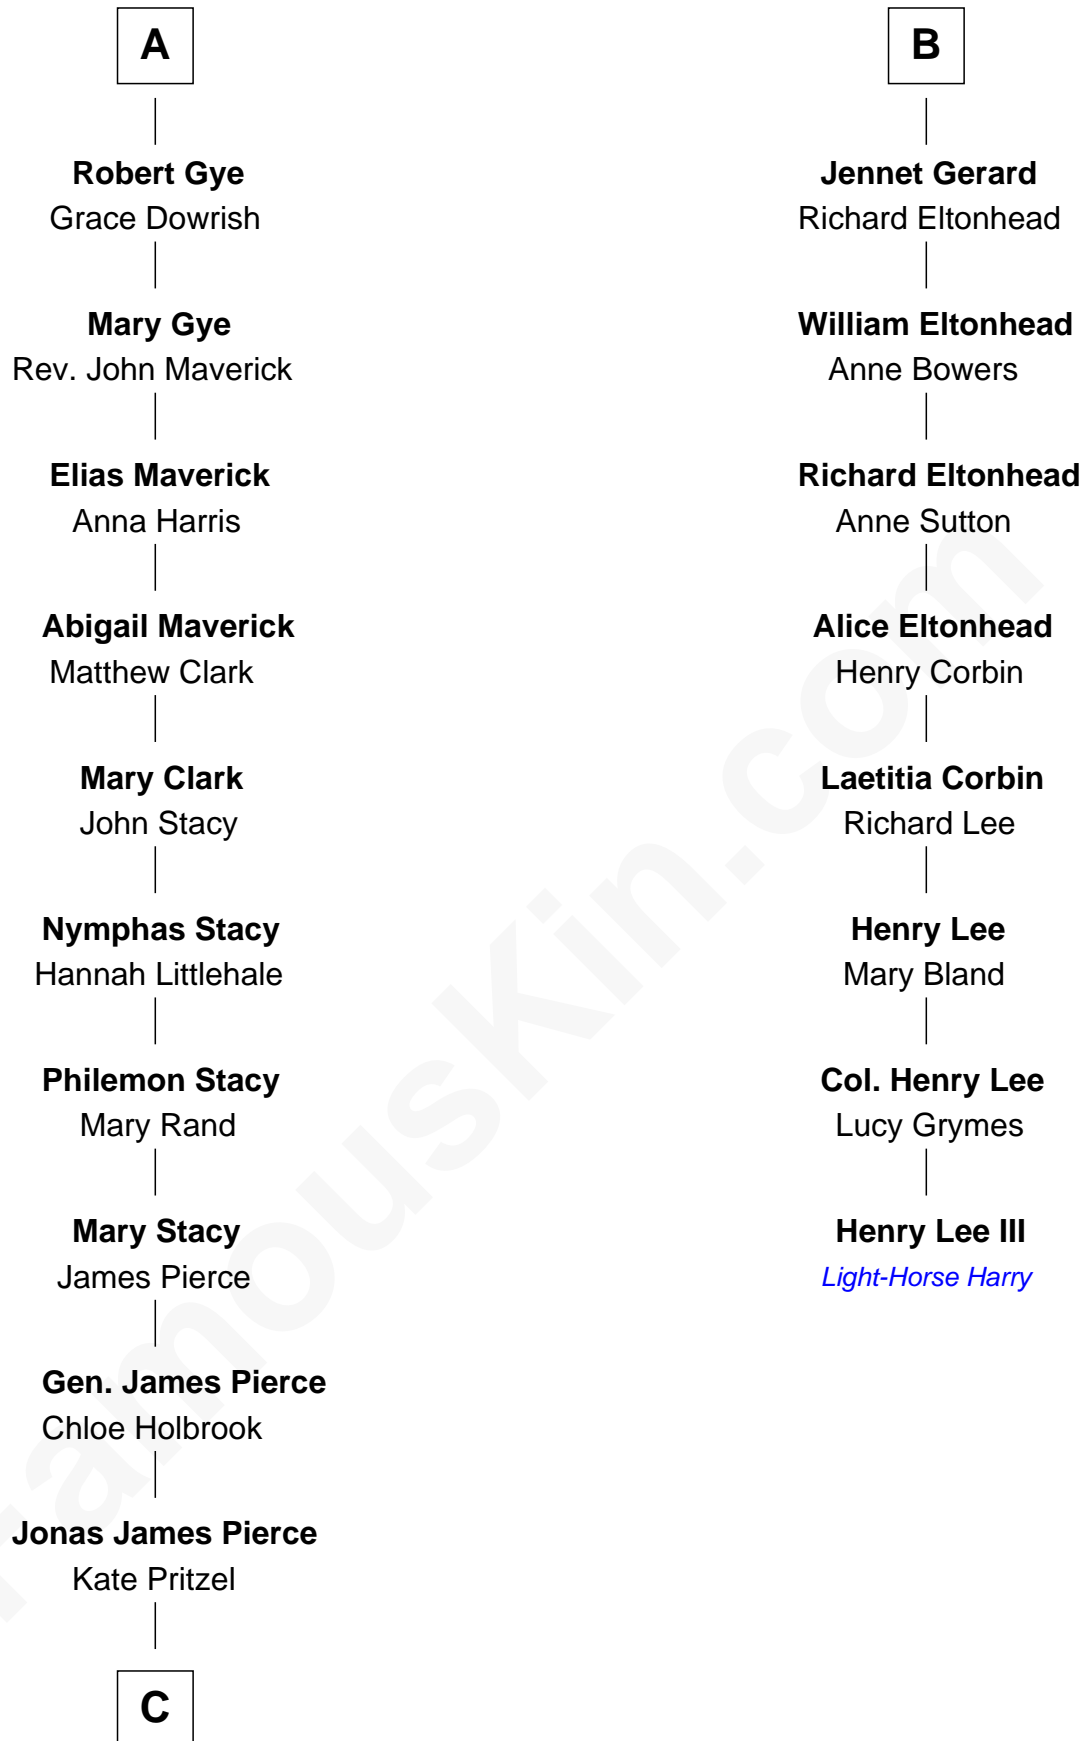

FamousKin.com Relationship Chart of

Jeb Bush

43rd Governor of Florida

14th cousin 6 times removed of

Henry Lee III

9th Governor of Virginia

Henry Plantagenet
Maud de Chaworth

FamousKin.com