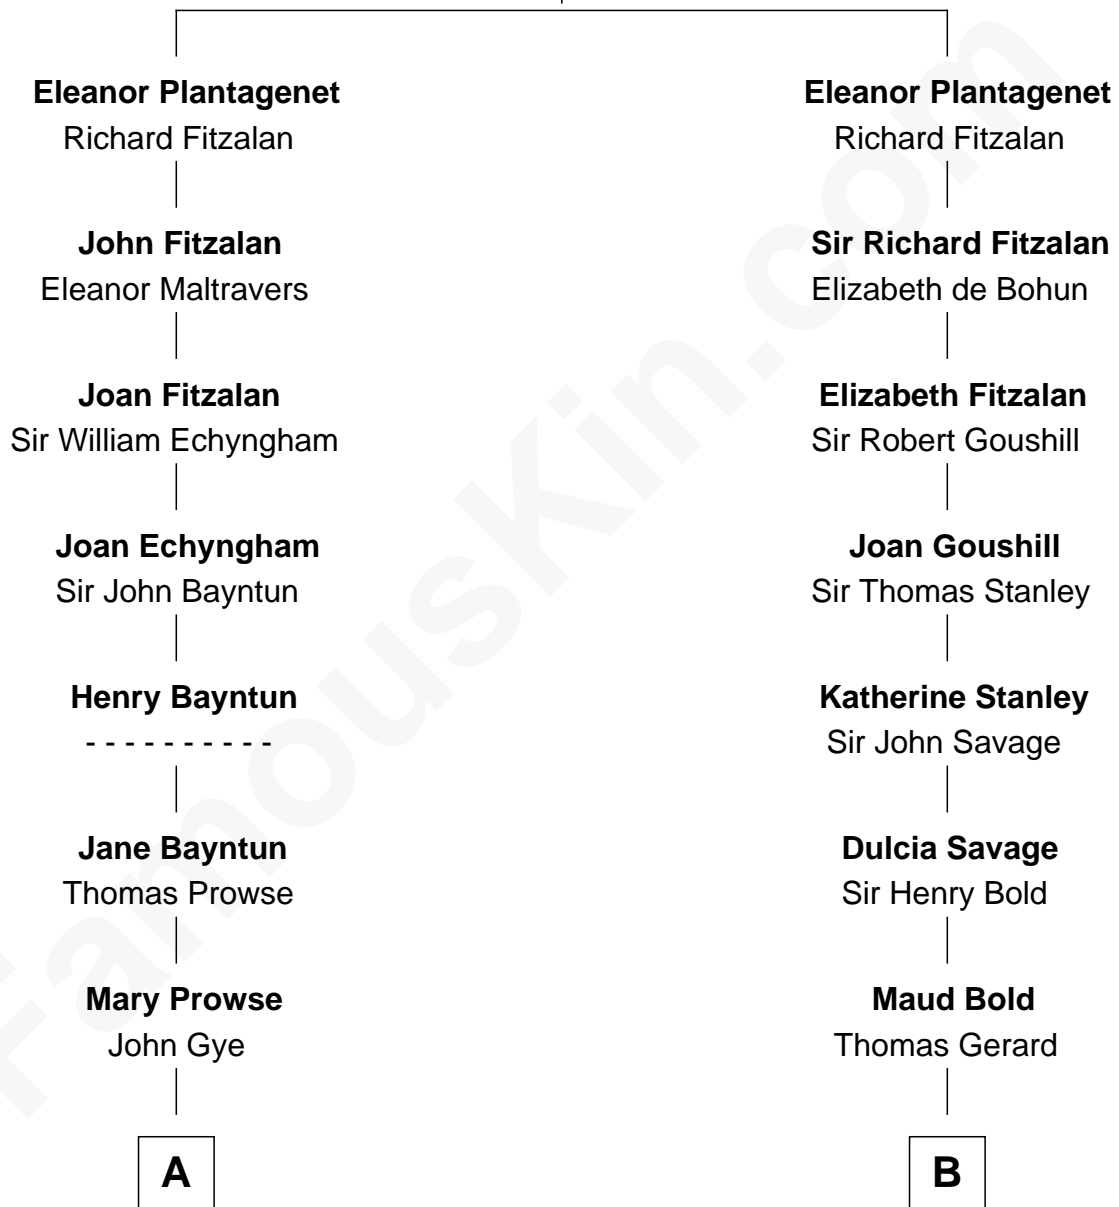

FamousKin.com Relationship Chart of

Jeb Bush

43rd Governor of Florida

14th cousin 6 times removed of

Henry Lee III

9th Governor of Virginia

Henry Plantagenet
Maud de Chaworth

FamousKin.com