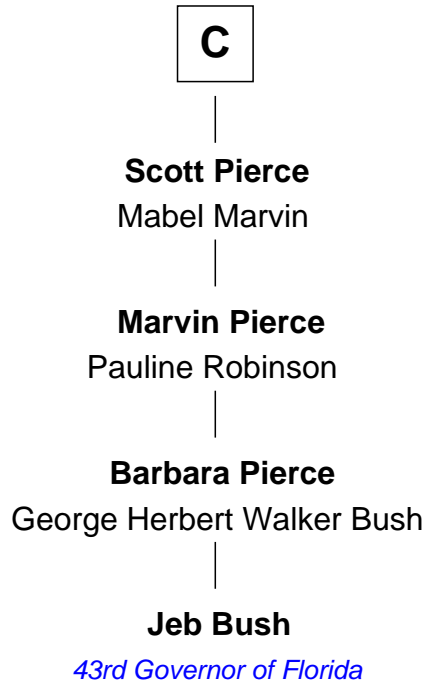

# FamousKin.com Relationship Chart of

**Jeb Bush**

*43rd Governor of Florida*

14th cousin 6 times removed of

**Henry Lee III**

*9th Governor of Virginia*

**Edmund Fitzalan**

Alice de Warenne

**Richard Fitzalan**  
Eleanor Plantagenet

**John Fitzalan**  
Eleanor Maltravers

**Joan Fitzalan**  
Sir William Echyngham

**Joan Echyngham**  
Sir John Bayntun

**Henry Bayntun**  
-----

**Jane Bayntun**  
Thomas Prowse

**Mary Prowse**  
John Gye

**A**

**Richard Fitzalan**  
Eleanor Plantagenet

**Sir Richard Fitzalan**  
Elizabeth de Bohun

**Elizabeth Fitzalan**  
Sir Robert Goushill

**Joan Goushill**  
Sir Thomas Stanley

**Katherine Stanley**  
Sir John Savage

**Dulcia Savage**  
Sir Henry Bold

**Maud Bold**  
Thomas Gerard

**B**

FamousKin.com