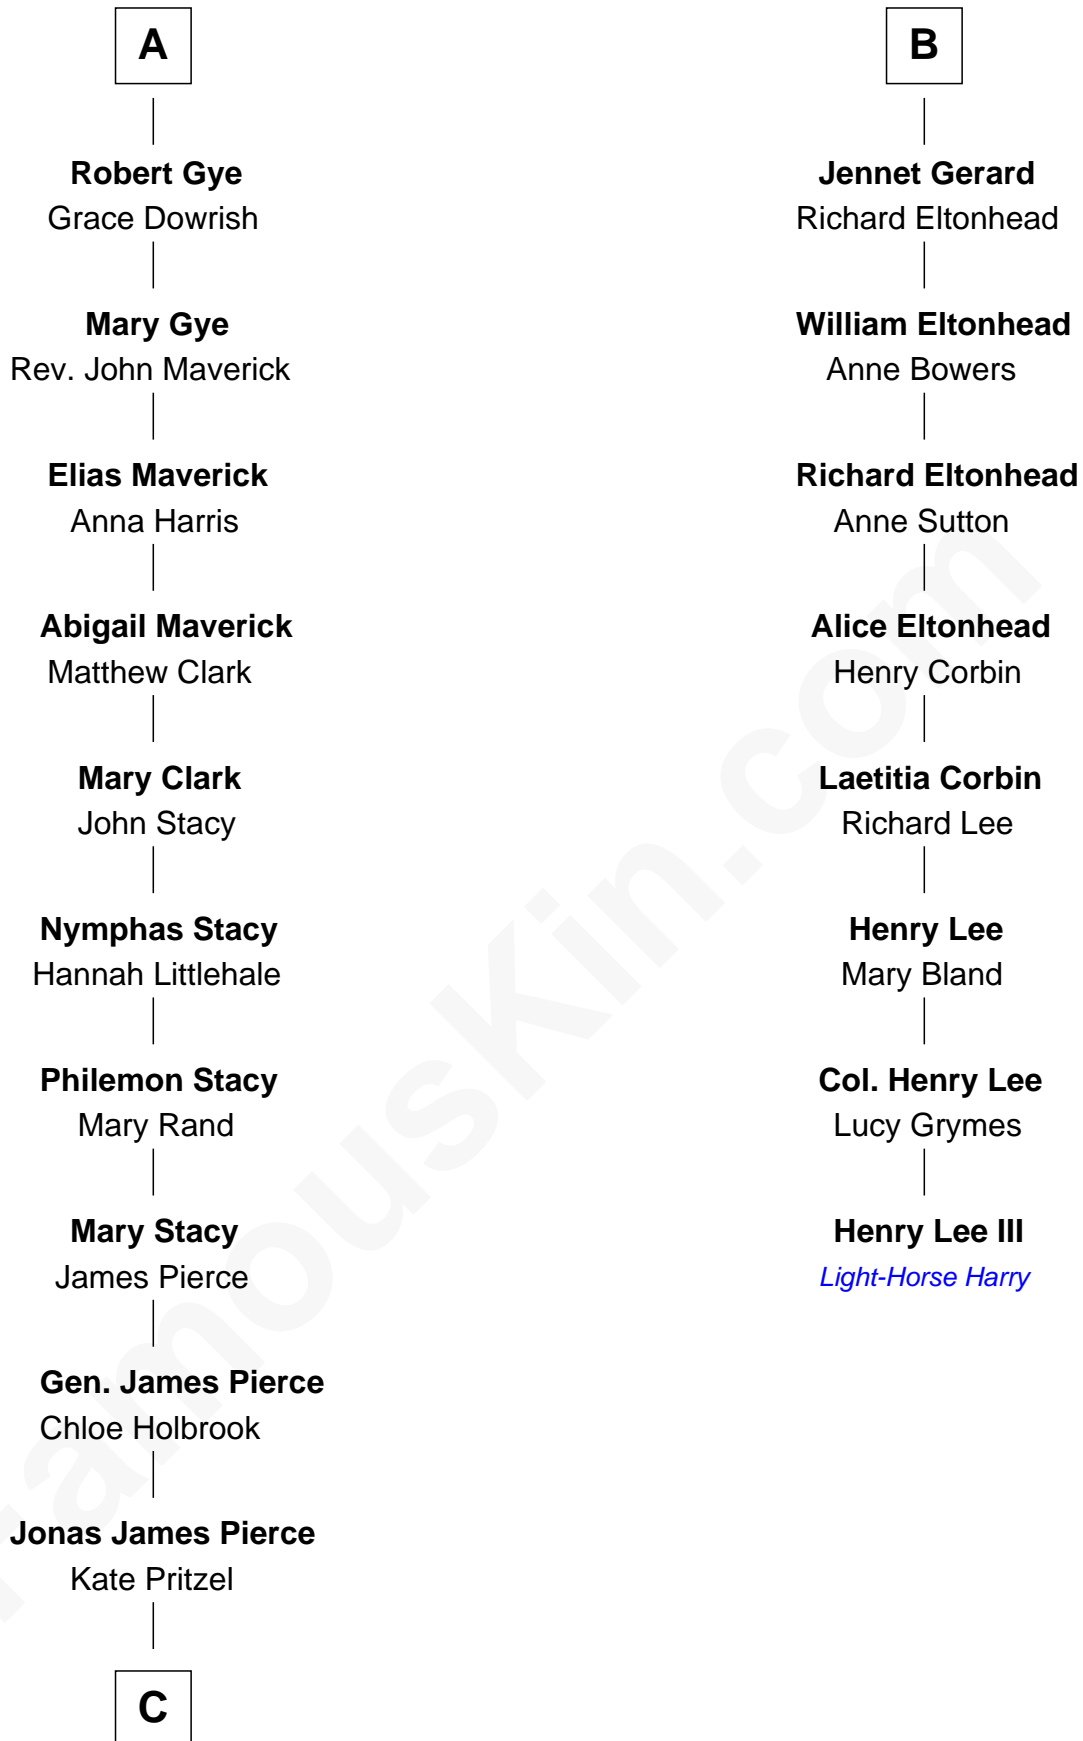

# FamousKin.com Relationship Chart of

**Jeb Bush**

*43rd Governor of Florida*

14th cousin 6 times removed of

**Henry Lee III**

*9th Governor of Virginia*

**Edmund Fitzalan**

Alice de Warenne

**Richard Fitzalan**  
Eleanor Plantagenet

**John Fitzalan**  
Eleanor Maltravers

**Joan Fitzalan**  
Sir William Echyngham

**Joan Echyngham**  
Sir John Bayntun

**Henry Bayntun**  
-----

**Jane Bayntun**  
Thomas Prowse

**Mary Prowse**  
John Gye

**A**

**Richard Fitzalan**  
Eleanor Plantagenet

**Sir Richard Fitzalan**  
Elizabeth de Bohun

**Elizabeth Fitzalan**  
Sir Robert Goushill

**Joan Goushill**  
Sir Thomas Stanley

**Katherine Stanley**  
Sir John Savage

**Dulcia Savage**  
Sir Henry Bold

**Maud Bold**  
Thomas Gerard

**B**

FamousKin.com