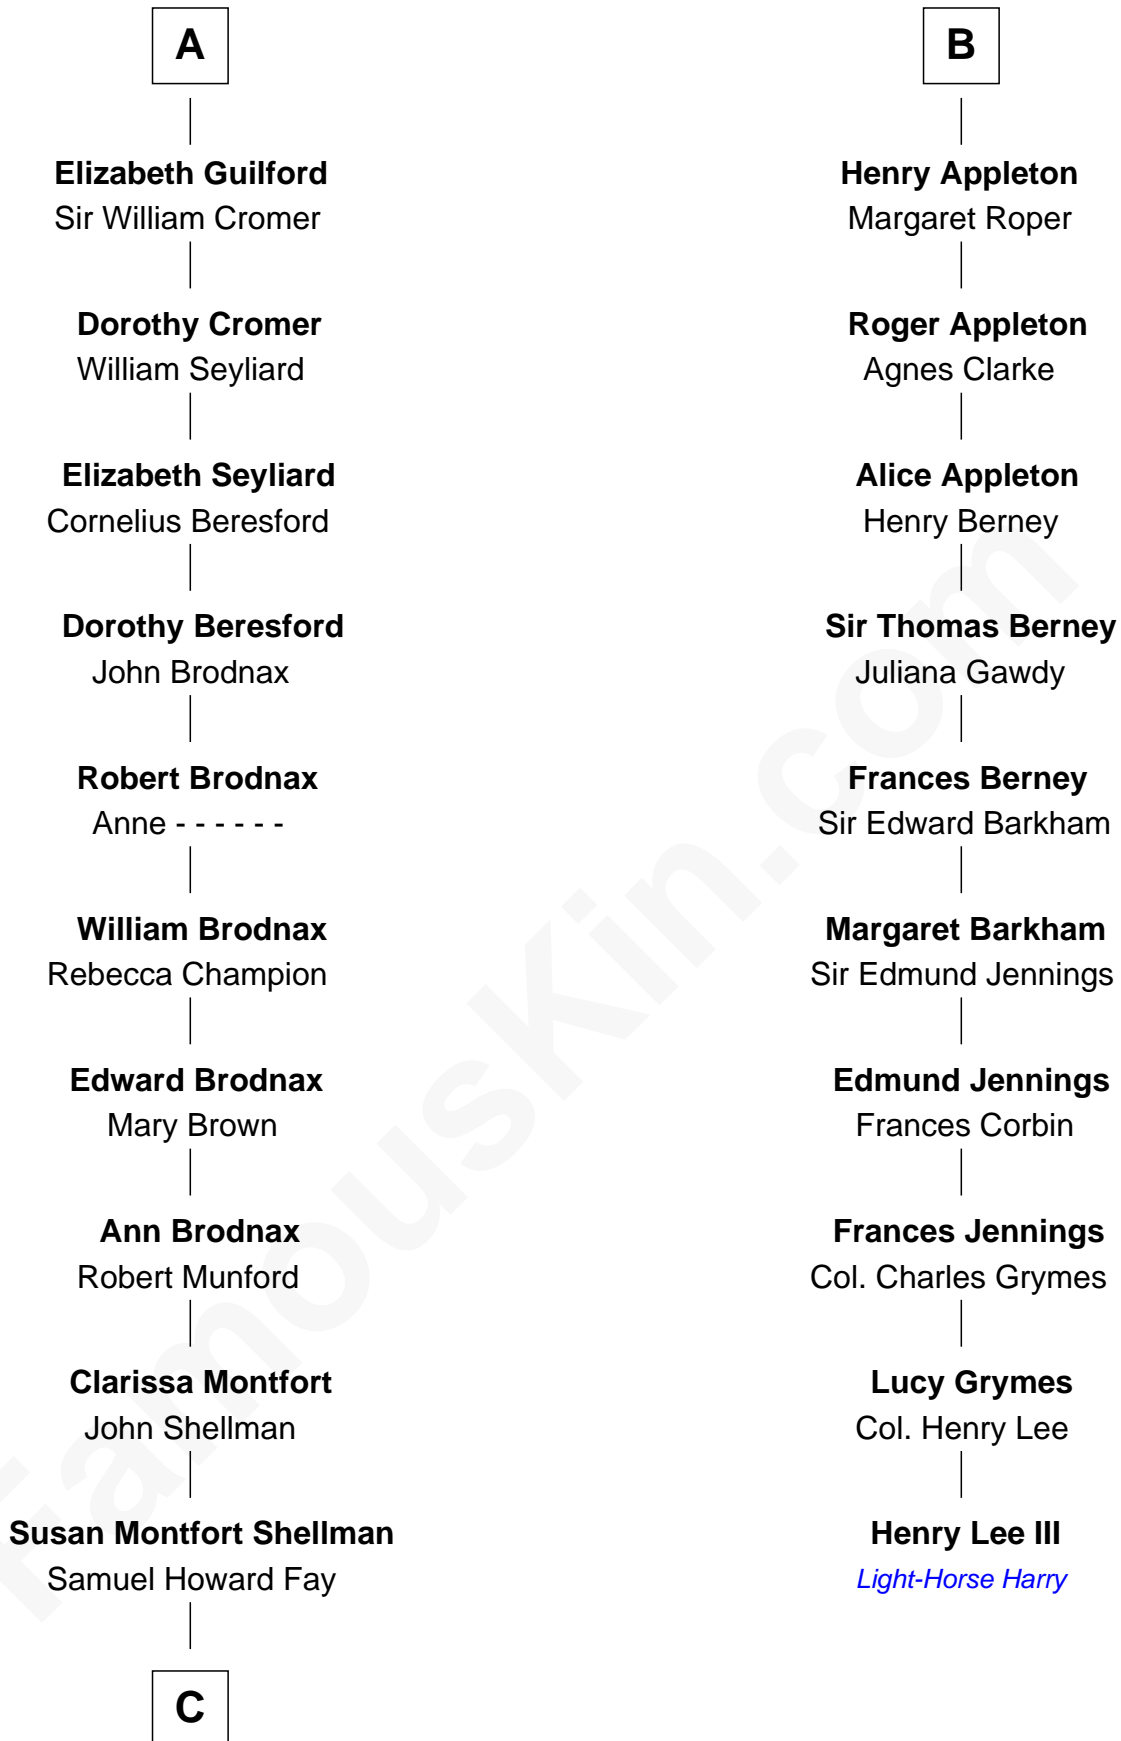

**Katherine Hungerford**

Sir Richard West

**Sir Thomas West**

Eleanor Copley

**Barbara West**

Sir John Guilford

**A**

**Sir Hugh de Courtenay**

Margaret de Bohun

**Elizabeth de Courtenay**

Sir Andrew Luttrell

**Sir Hugh Luttrell**

Catherine de Beaumont

**Elizabeth Luttrell**

John Stratton

**Elizabeth Stratton**

John Andrews

**Anne Andrews**

Sir John Sulliard

**Anne Sulliard**

Roger Appleton

**B**

**C**

—  
**Harriet Eleanor Fay**  
Rev. James Smith Bush

—  
**Samuel Prescott Bush**  
Flora Sheldon

—  
**Prescott Sheldon Bush**  
Dorothy Wear Walker

—  
**George Herbert Walker Bush**  
Barbara Pierce

—  
**Jeb Bush**  
*43rd Governor of Florida*

FamousKin.com