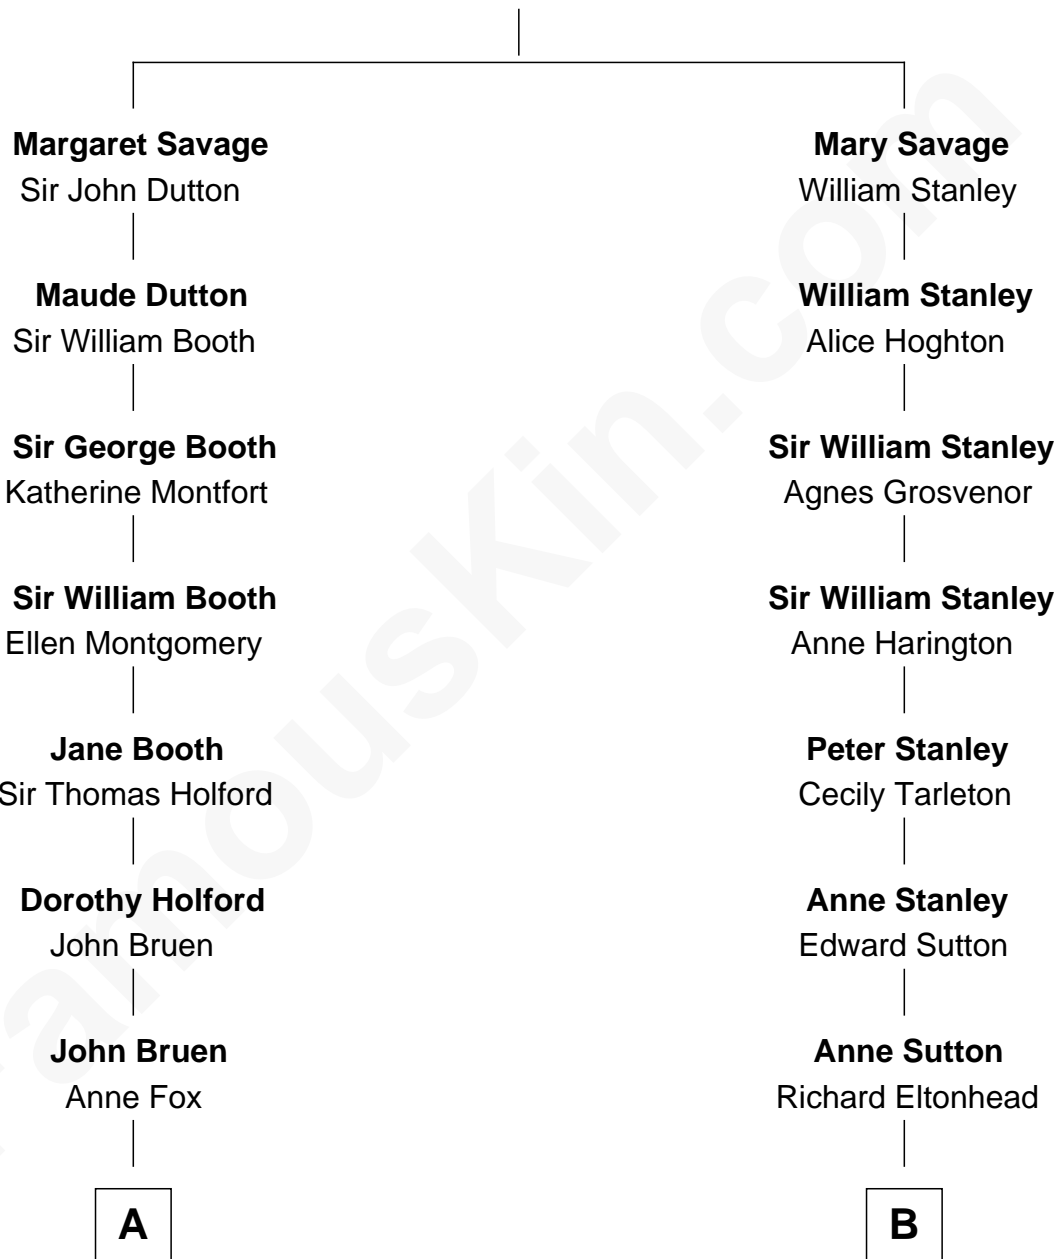

FamousKin.com

Relationship Chart of

Jeb Bush

43rd Governor of Florida

12th cousin 6 times removed of

General Robert E. Lee

Confederate Army - U.S. Civil War

Sir John Savage
Maud de Swinnerton

C

Barbara Pierce
George Herbert Walker Bush

Jeb Bush
43rd Governor of Florida

FamousKin.com