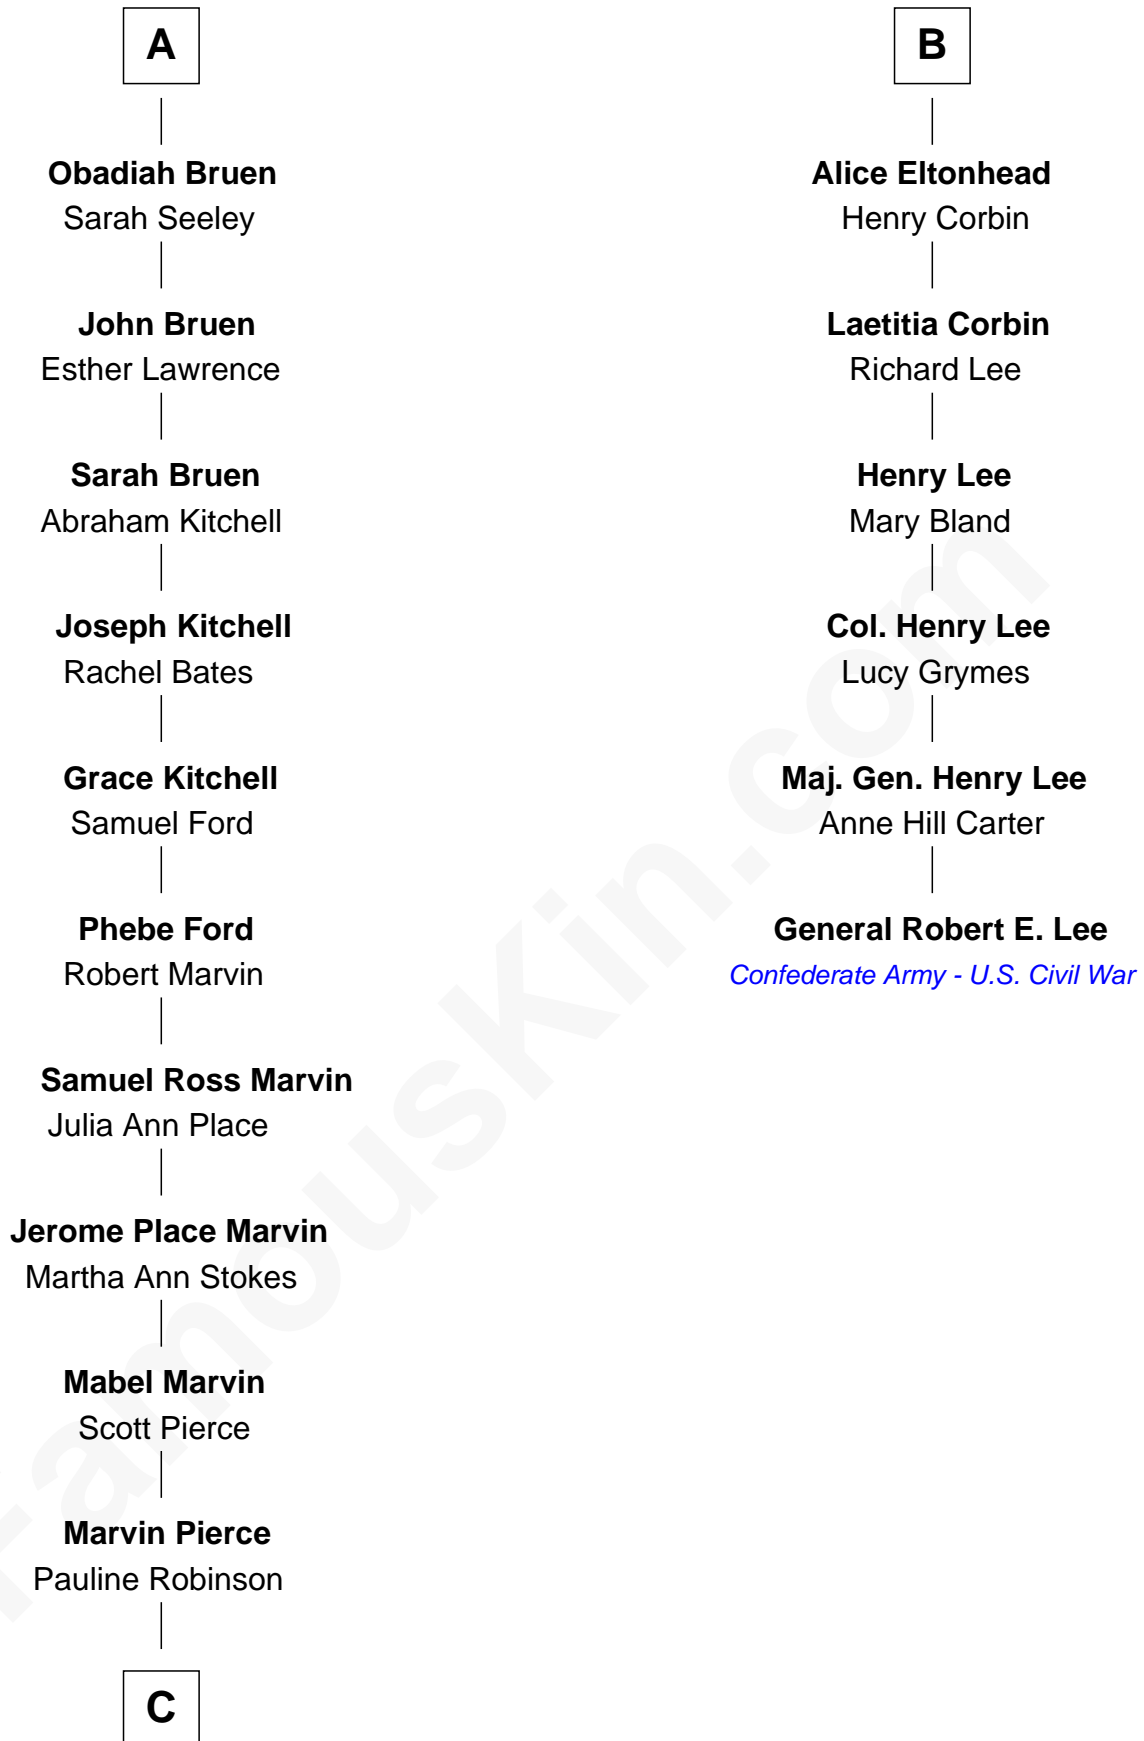

FamousKin.com

Relationship Chart of

Jeb Bush

43rd Governor of Florida

12th cousin 6 times removed of

General Robert E. Lee

Confederate Army - U.S. Civil War

Sir John Savage
Maud de Swinnerton