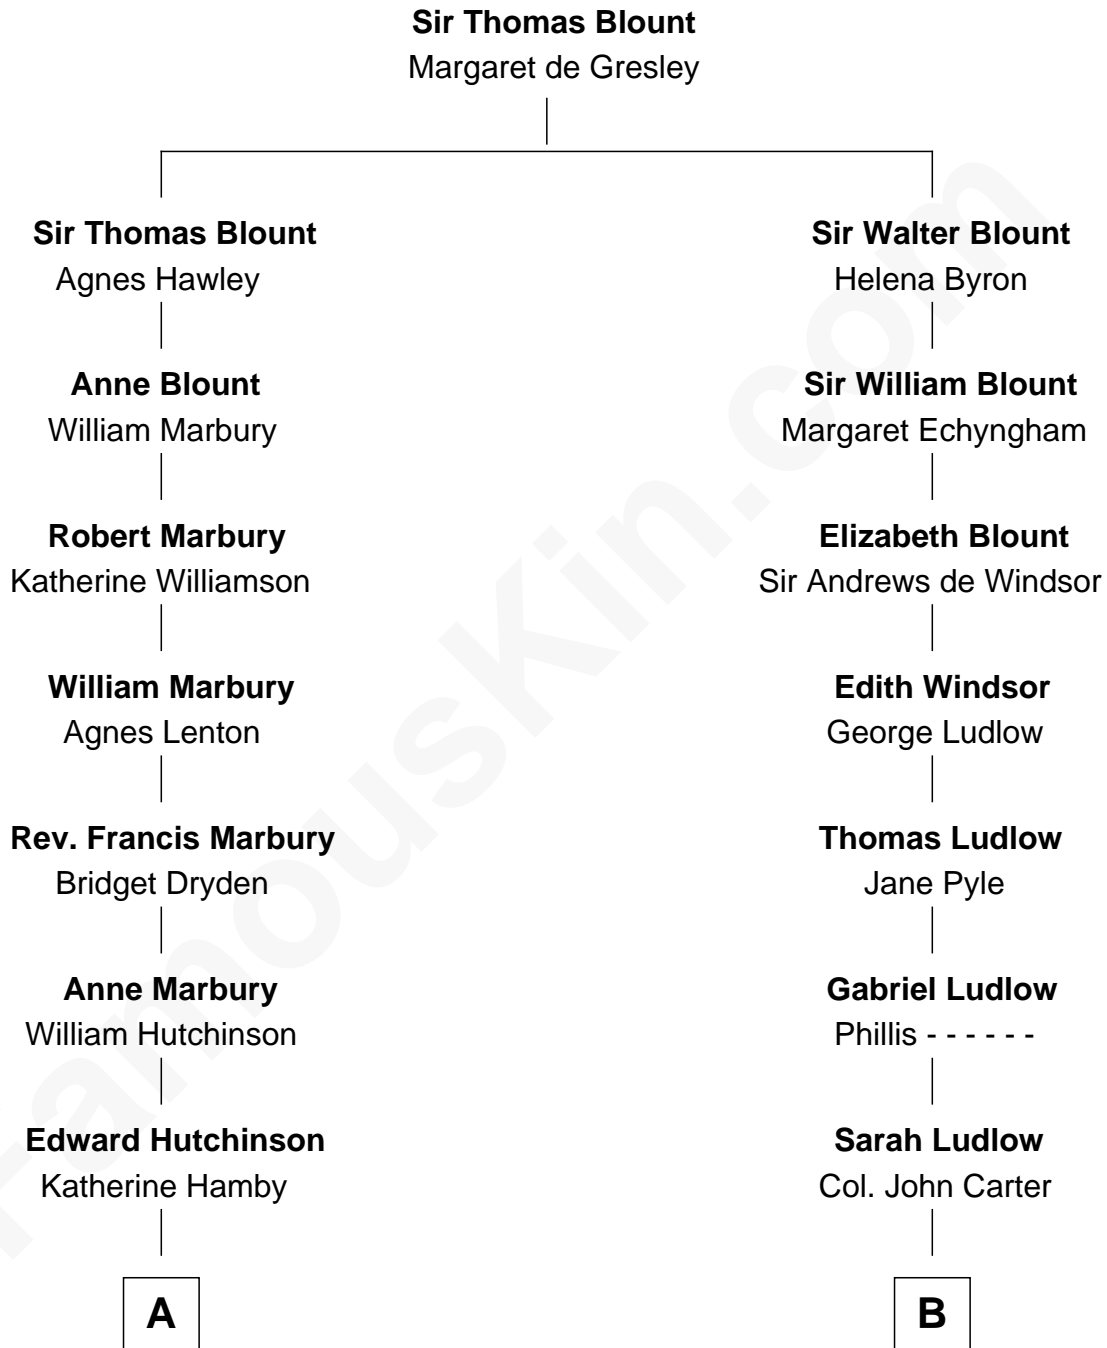

FamousKin.com

Relationship Chart of

Jeb Bush

43rd Governor of Florida

11th cousin 7 times removed of

General Robert E. Lee

Confederate Army - U.S. Civil War

C

George Herbert Walker Bush

Barbara Pierce

Jeb Bush

43rd Governor of Florida

FamousKin.com