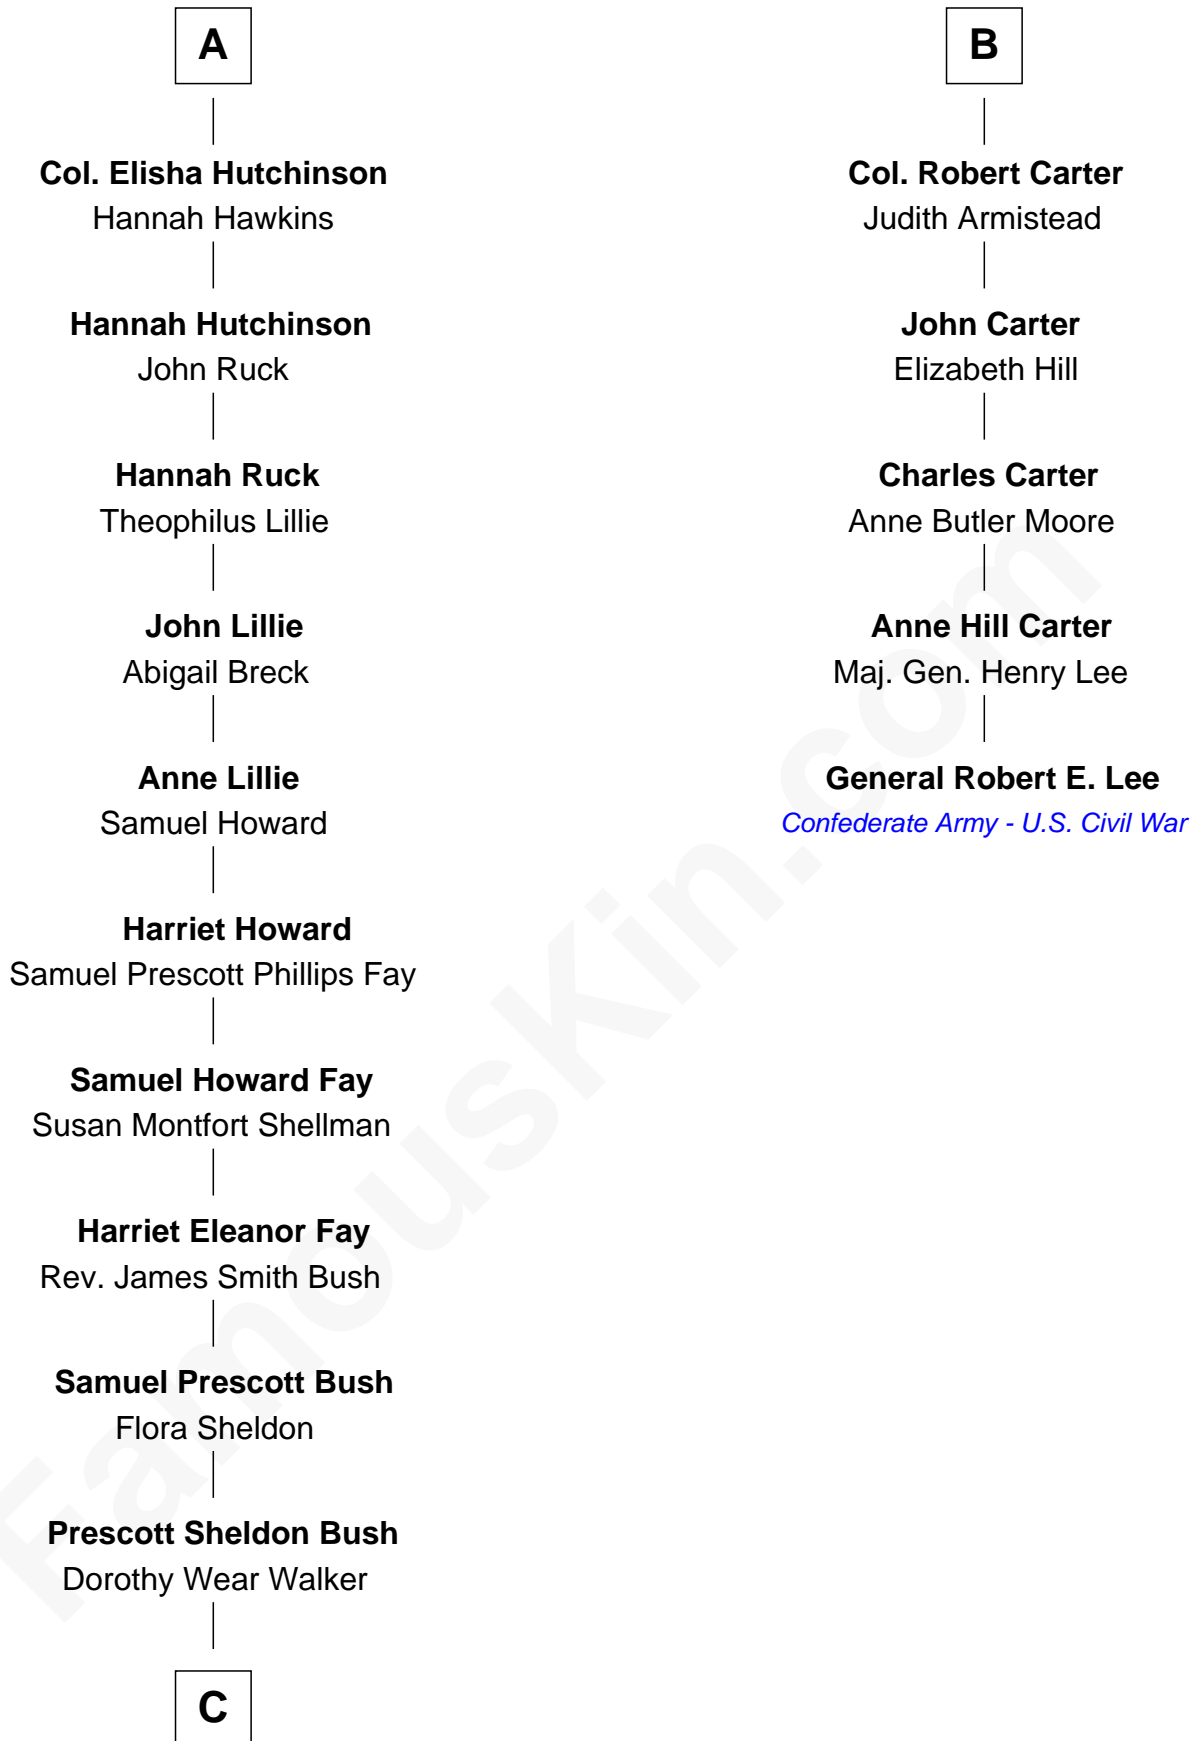

FamousKin.com

Relationship Chart of

Jeb Bush

43rd Governor of Florida

11th cousin 7 times removed of

General Robert E. Lee

Confederate Army - U.S. Civil War

C

George Herbert Walker Bush

Barbara Pierce

Jeb Bush

43rd Governor of Florida

FamousKin.com