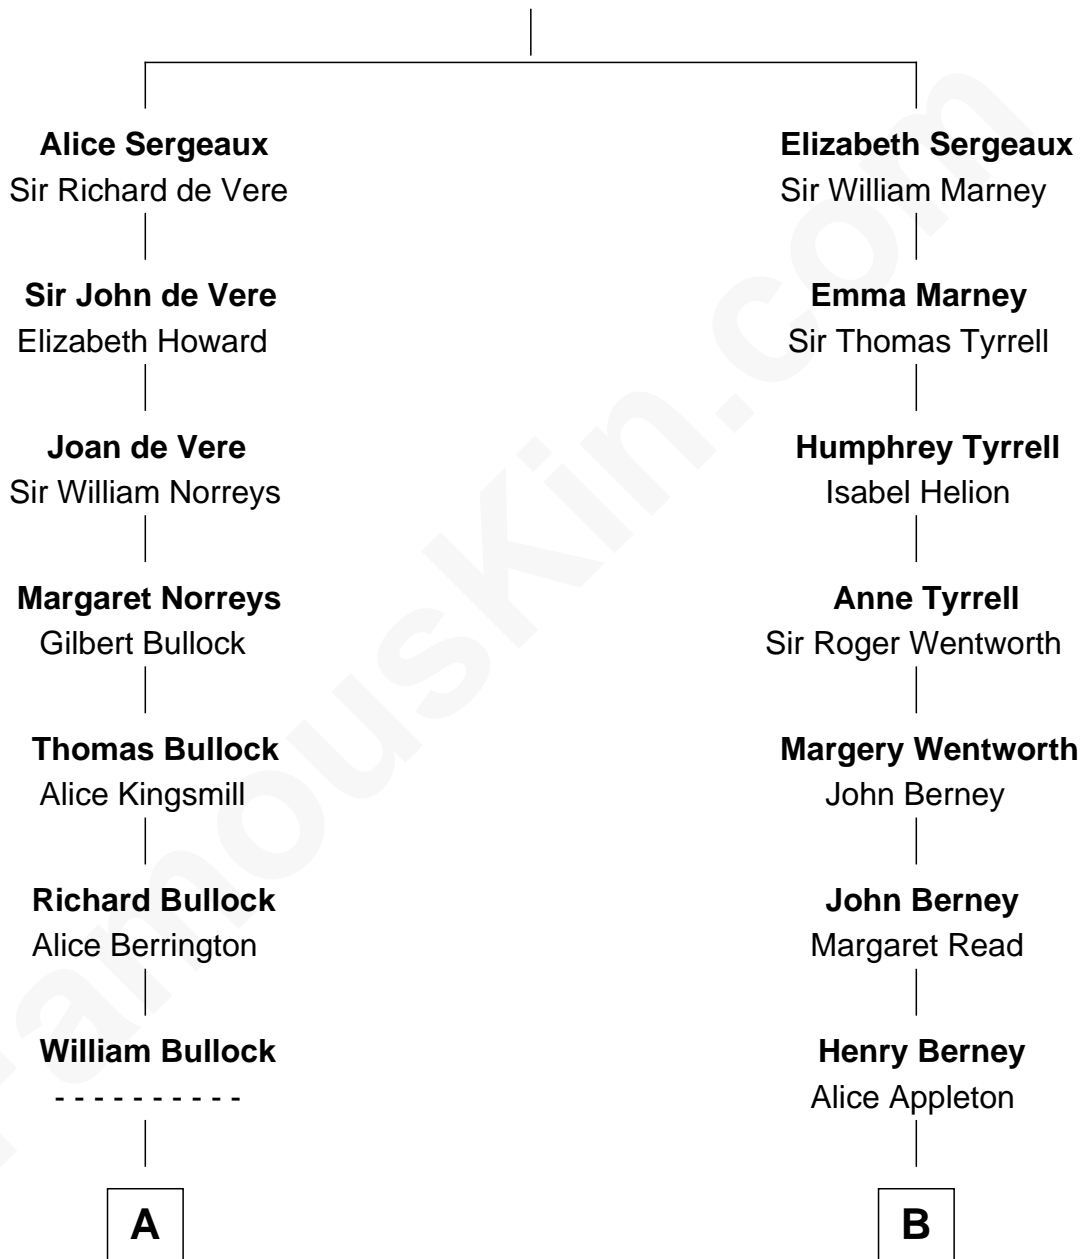

## Relationship Chart of

### Jeb Bush

43rd Governor of Florida

14th cousin 5 times removed of

### General Robert E. Lee

Confederate Army - U.S. Civil War

**Sir Richard Sergeaux**

Philippe Fitzalan

**C**

—  
**Prescott Sheldon Bush**

Dorothy Wear Walker

—  
**George Herbert Walker Bush**