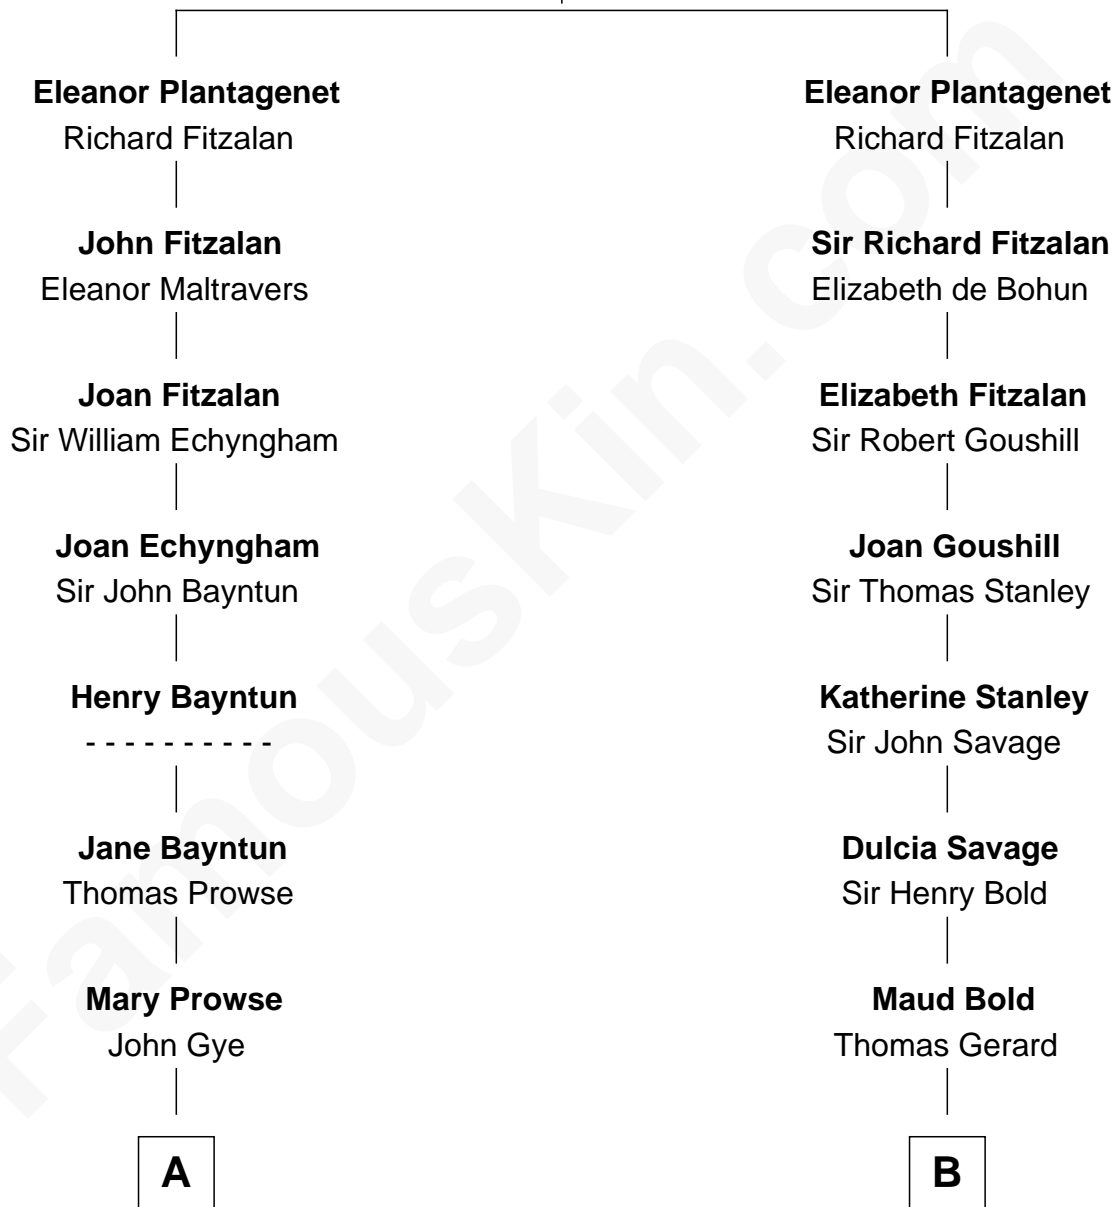

FamousKin.com Relationship Chart of

Jeb Bush

43rd Governor of Florida

15th cousin 5 times removed of

General Robert E. Lee

Confederate Army - U.S. Civil War

Henry Plantagenet
Maud de Chaworth

FamousKin.com