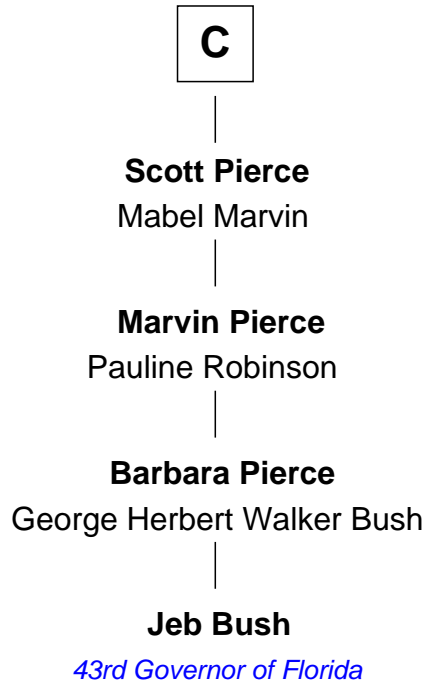

# FamousKin.com Relationship Chart of

**Jeb Bush**

*43rd Governor of Florida*

15th cousin 5 times removed of

**General Robert E. Lee**

*Confederate Army - U.S. Civil War*

**Edmund Fitzalan**

Alice de Warenne

**Richard Fitzalan**  
Eleanor Plantagenet

**John Fitzalan**  
Eleanor Maltravers

**Joan Fitzalan**  
Sir William Echyngham

**Joan Echyngham**  
Sir John Bayntun

**Henry Bayntun**  
-----

**Jane Bayntun**  
Thomas Prowse

**Mary Prowse**  
John Gye

**A**

**Richard Fitzalan**  
Eleanor Plantagenet

**Sir Richard Fitzalan**  
Elizabeth de Bohun

**Elizabeth Fitzalan**  
Sir Robert Goushill

**Joan Goushill**  
Sir Thomas Stanley

**Katherine Stanley**  
Sir John Savage

**Dulcia Savage**  
Sir Henry Bold

**Maud Bold**  
Thomas Gerard

**B**

FamousKin.com