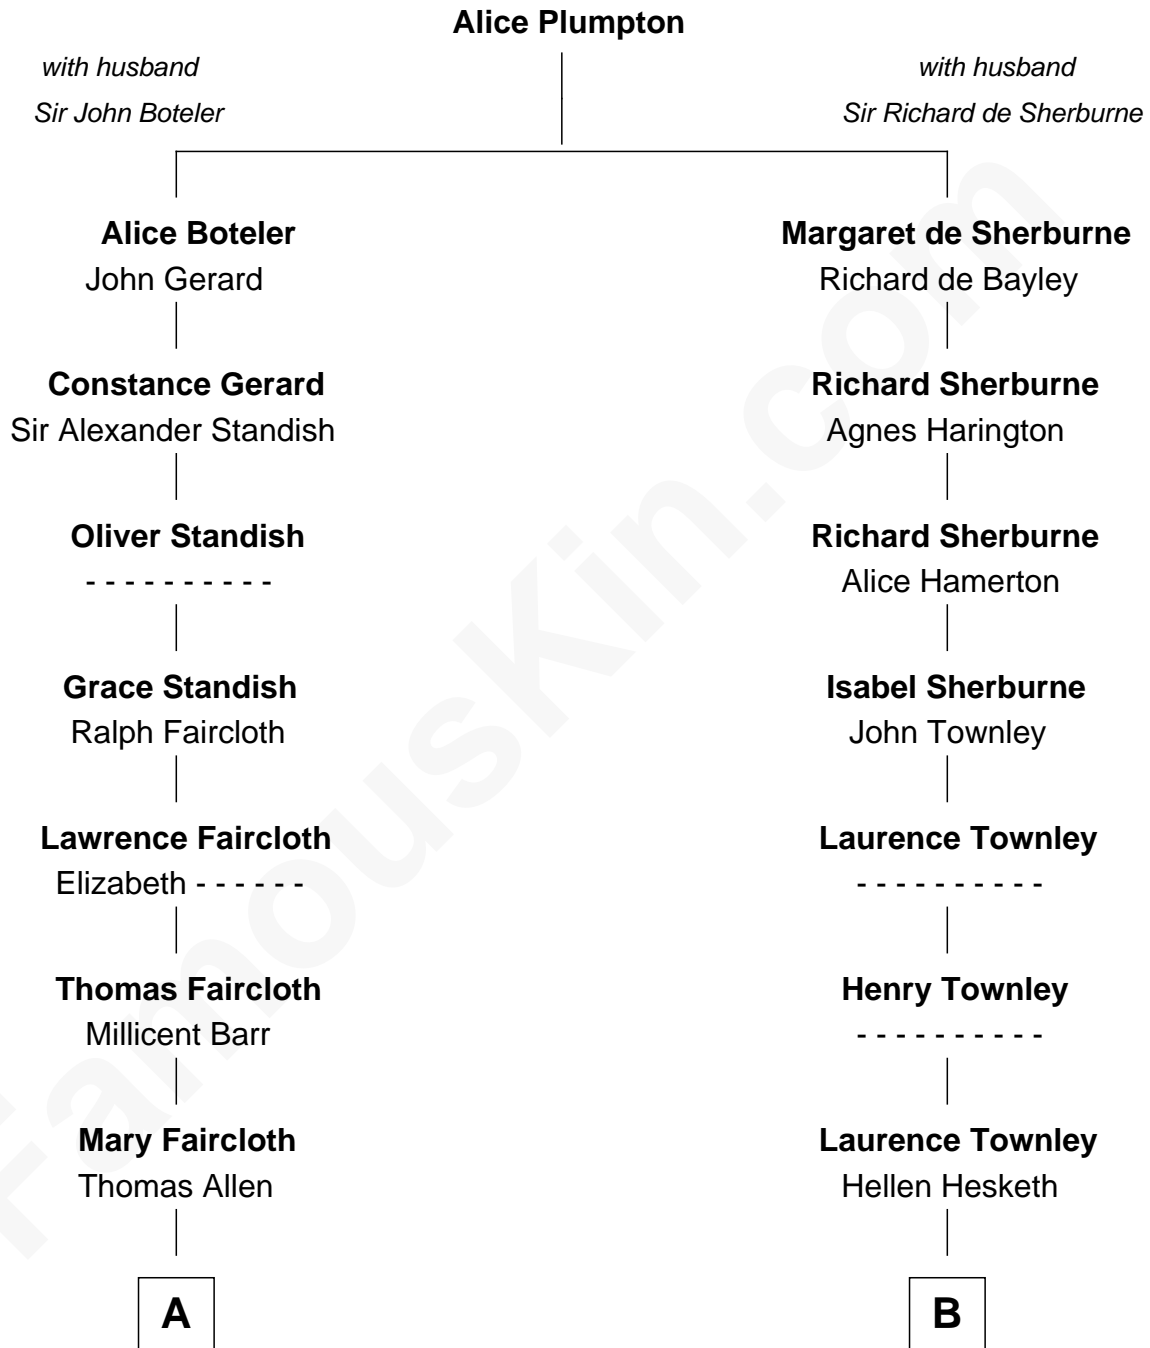

FamousKin.com

Relationship Chart of

Jeb Bush

43rd Governor of Florida

15th cousin 4 times removed of

General Robert E. Lee

Confederate Army - U.S. Civil War

C

—
Prescott Sheldon Bush

Dorothy Wear Walker

—
George Herbert Walker Bush

Barbara Pierce

—
Jeb Bush

43rd Governor of Florida

FamousKin.com