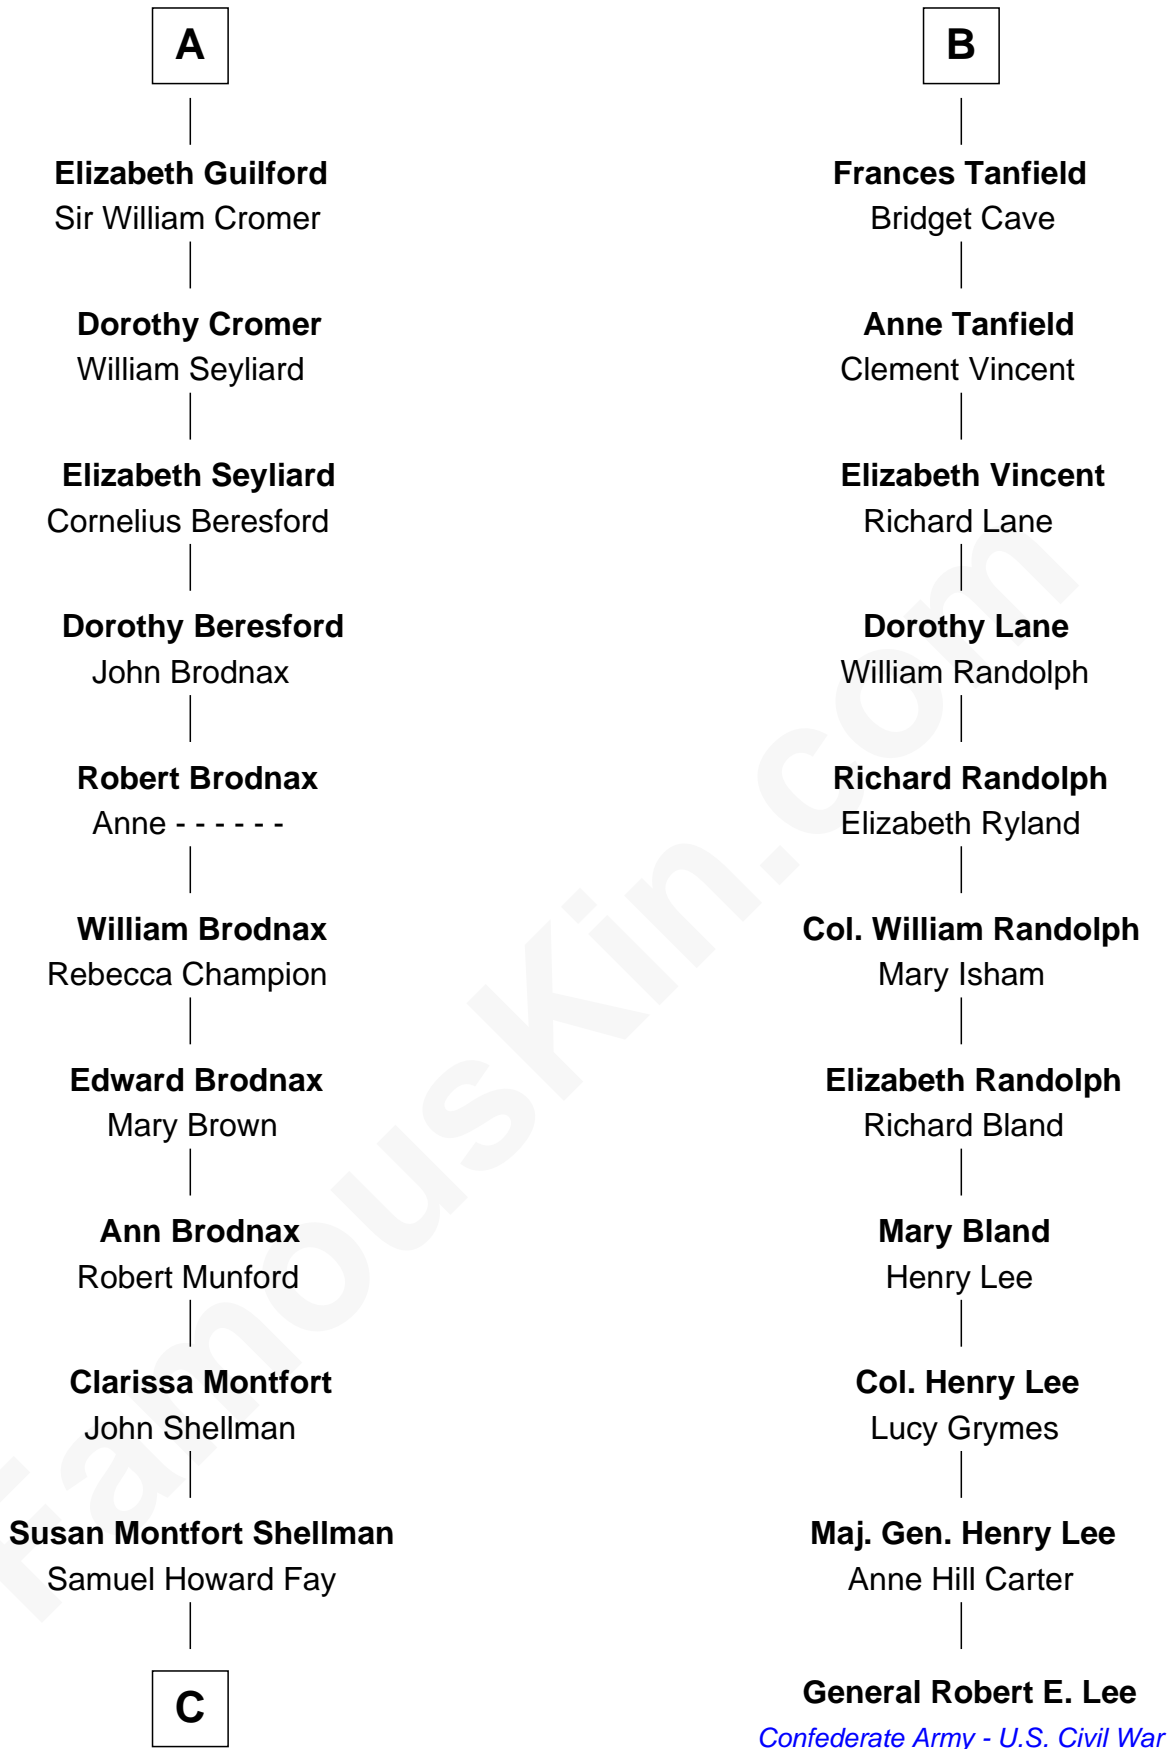

FamousKin.com

Relationship Chart of

Jeb Bush

43rd Governor of Florida

17th cousin 4 times removed of

General Robert E. Lee

Confederate Army - U.S. Civil War

Sir John de Mowbray

Aline de Braiose

C

Harriet Eleanor Fay
Rev. James Smith Bush

Samuel Prescott Bush
Flora Sheldon

Prescott Sheldon Bush
Dorothy Wear Walker

George Herbert Walker Bush
Barbara Pierce

Jeb Bush
43rd Governor of Florida