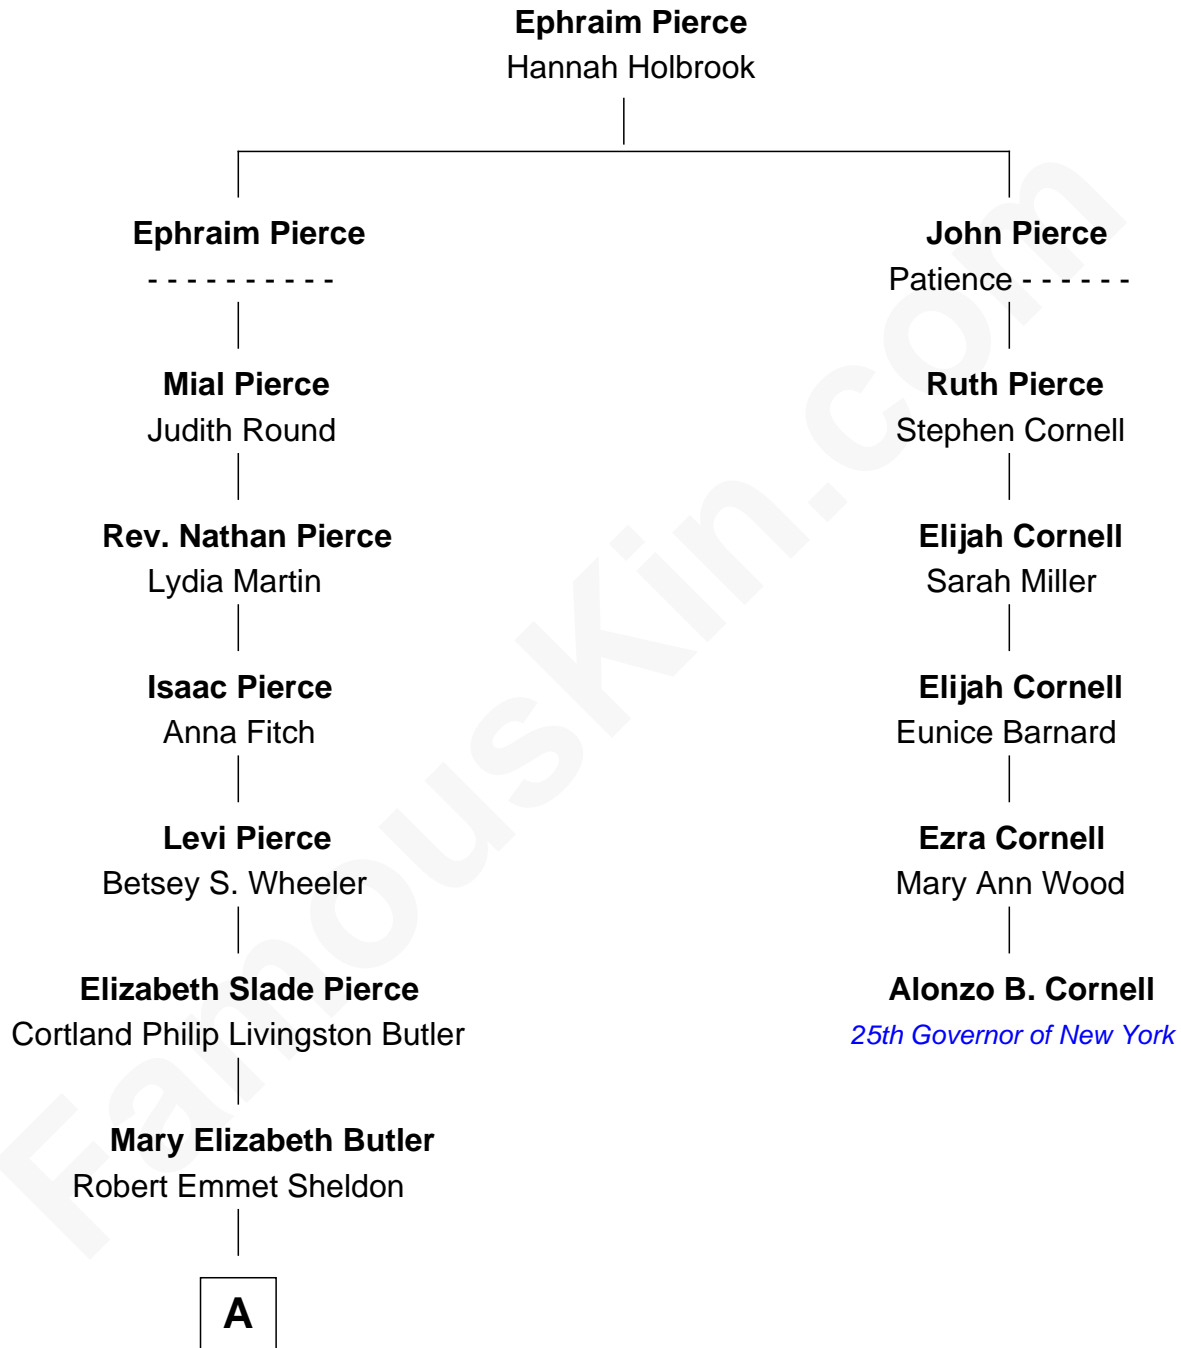

FamousKin.com

Relationship Chart of

Jeb Bush

43rd Governor of Florida

5th cousin 5 times removed of

Alonzo B. Cornell

25th Governor of New York

A

—
Flora Sheldon
Samuel Prescott Bush

—
Prescott Sheldon Bush
Dorothy Wear Walker

—
George Herbert Walker Bush
Barbara Pierce

—
Jeb Bush
43rd Governor of Florida

FamousKin.com