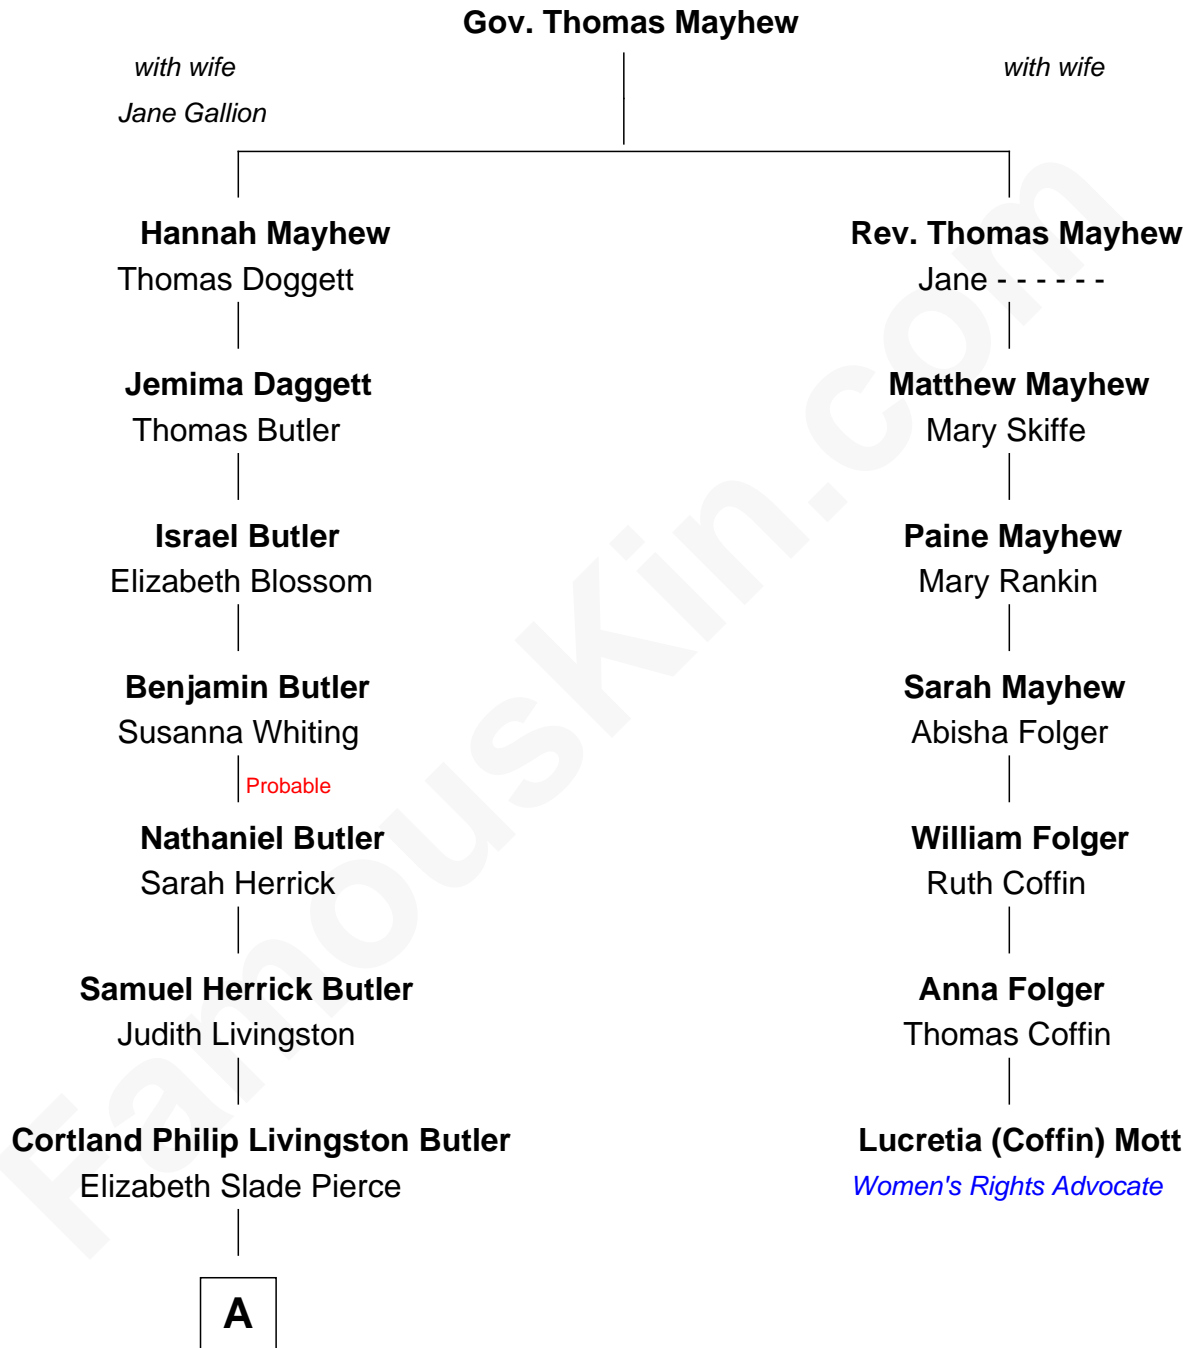

FamousKin.com

Relationship Chart of

Jeb Bush

43rd Governor of Florida

6th cousin 5 times removed of

Lucretia (Coffin) Mott

Abolitionist and Women's Rights Advocate

A

—
Mary Elizabeth Butler
Robert Emmet Sheldon

—
Flora Sheldon
Samuel Prescott Bush

—
Prescott Sheldon Bush
Dorothy Wear Walker

—
George Herbert Walker Bush
Barbara Pierce

—
Jeb Bush
43rd Governor of Florida