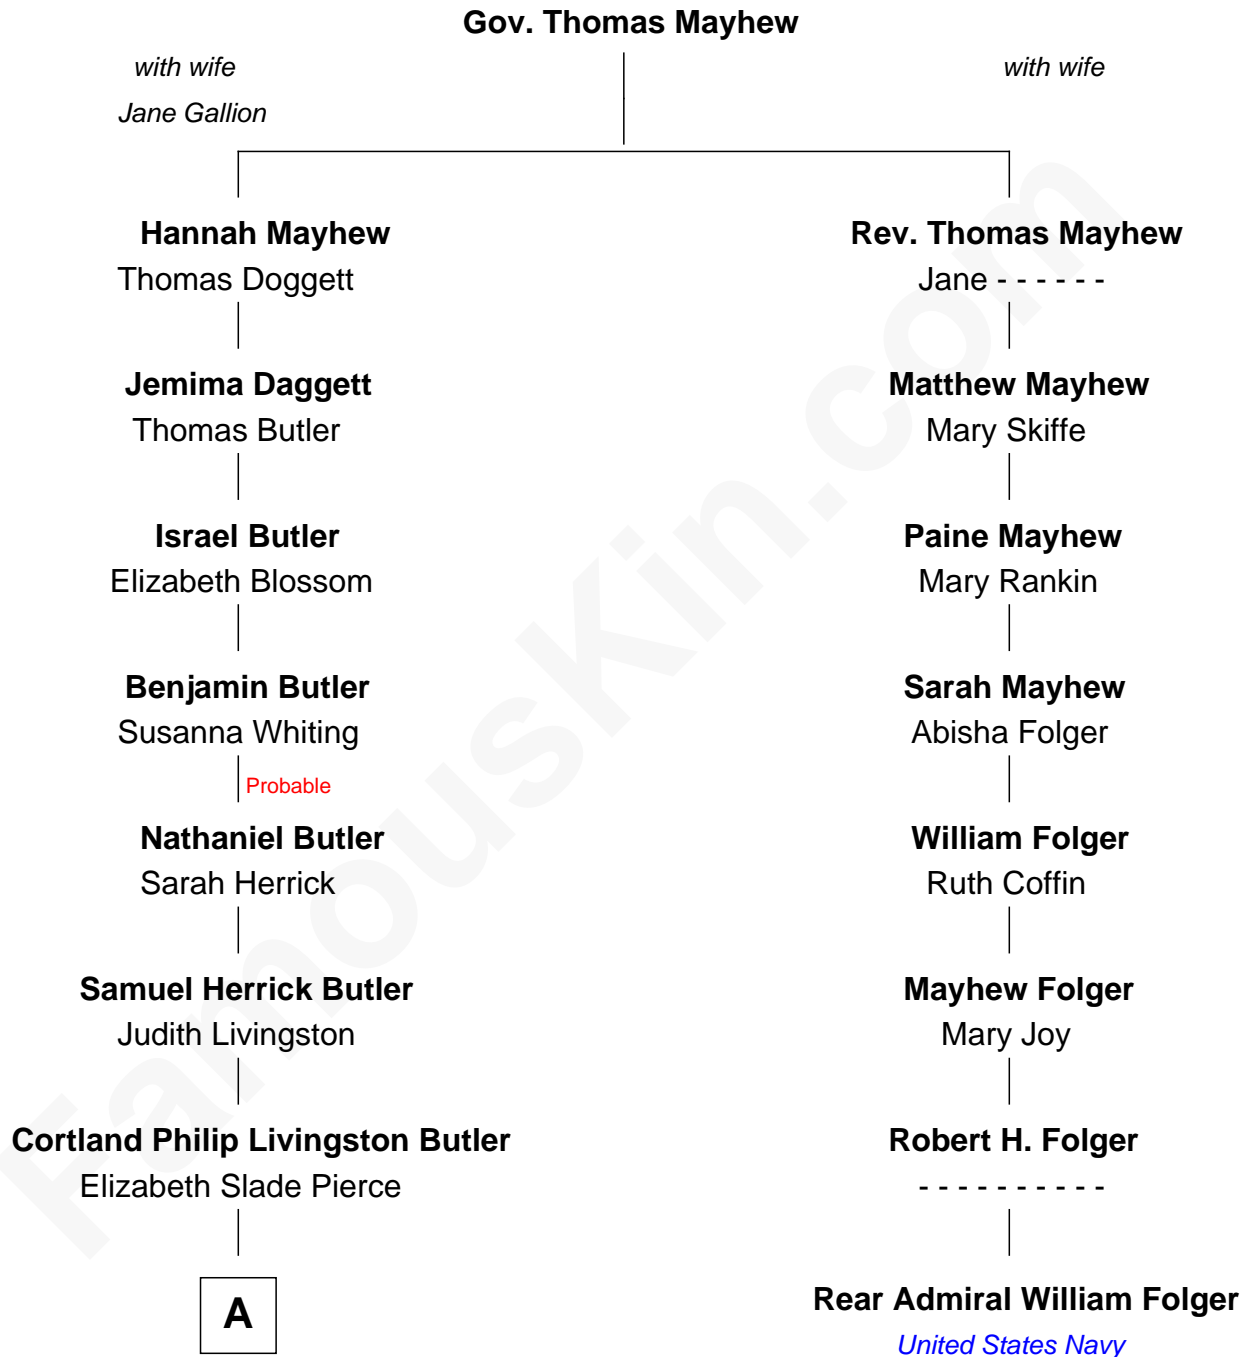

FamousKin.com

Relationship Chart of

Jeb Bush

43rd Governor of Florida

7th cousin 4 times removed of

Rear Admiral William Folger
United States Navy

A

—
Mary Elizabeth Butler
Robert Emmet Sheldon

—
Flora Sheldon
Samuel Prescott Bush

—
Prescott Sheldon Bush
Dorothy Wear Walker

—
George Herbert Walker Bush
Barbara Pierce

—
Jeb Bush
43rd Governor of Florida

FamousKin.com