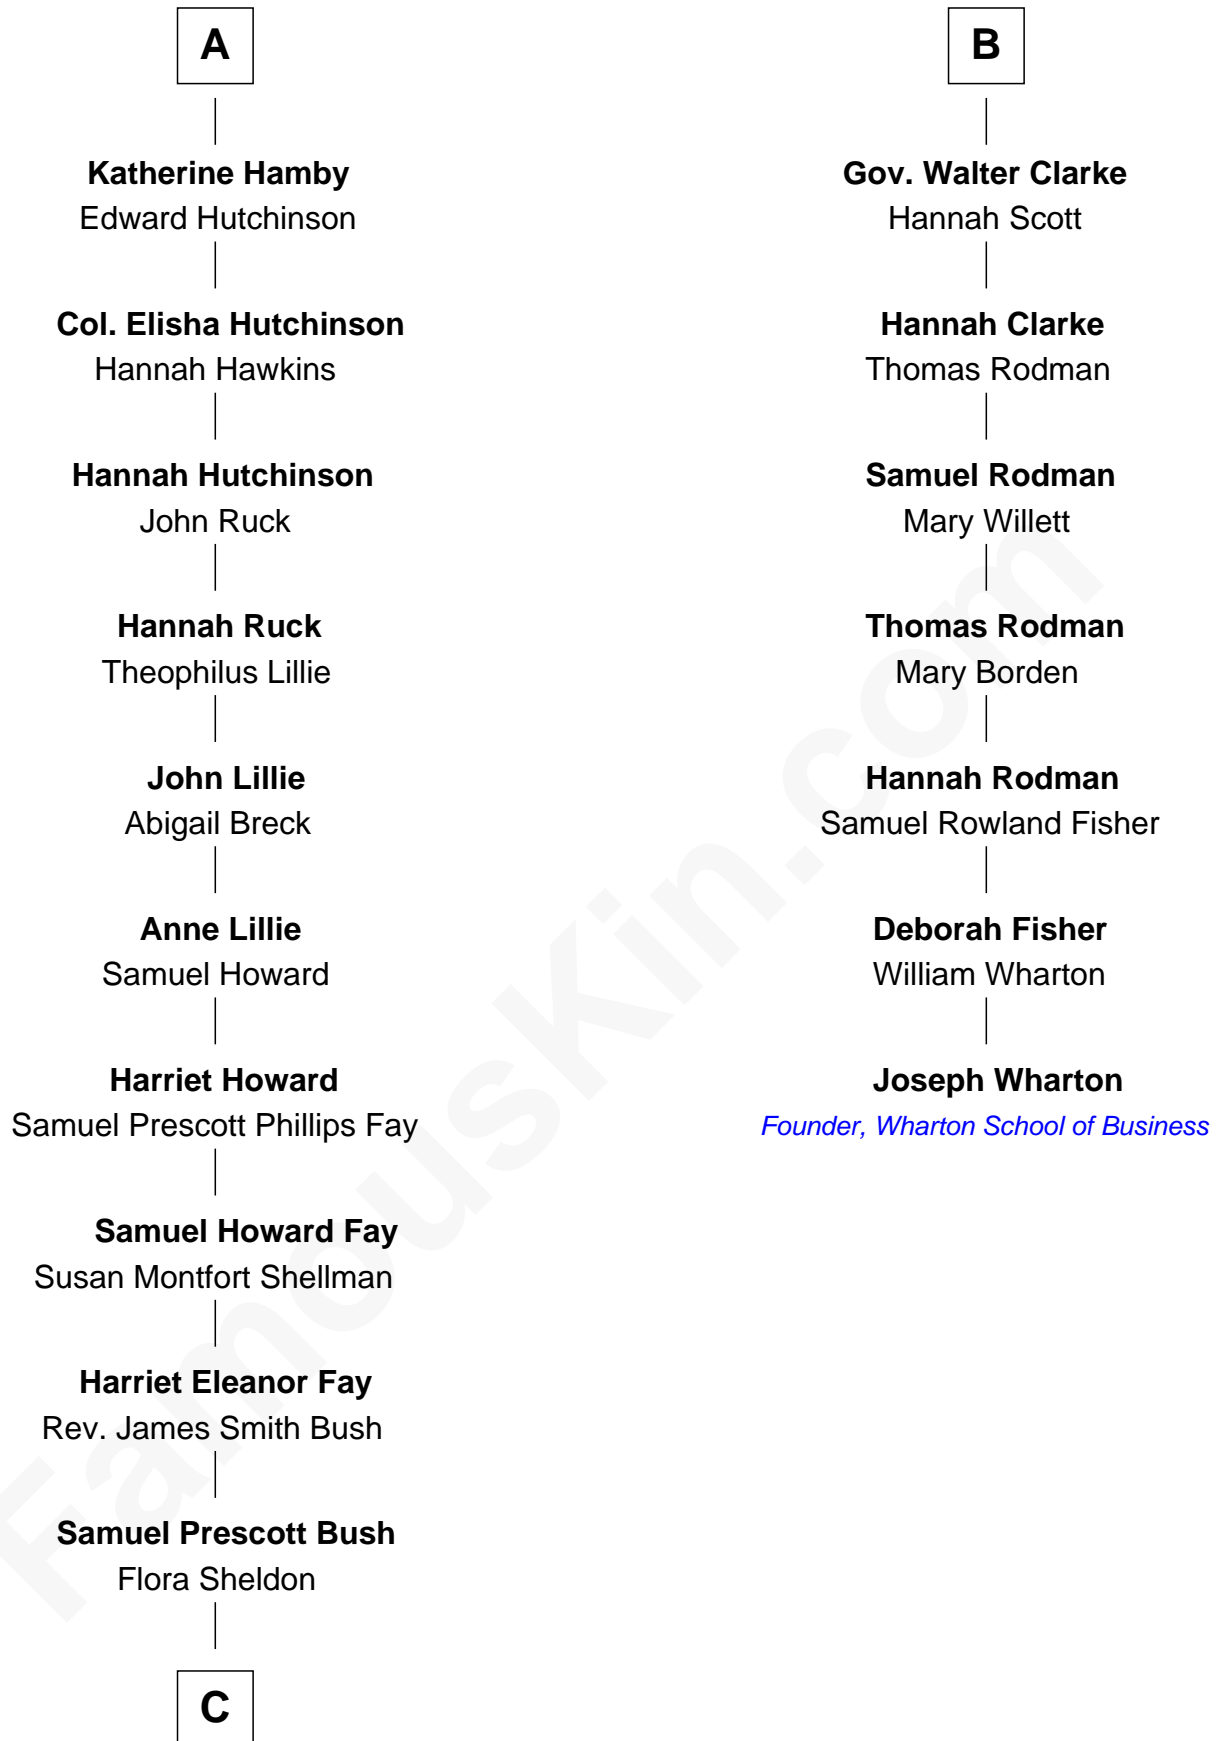

# FamousKin.com Relationship Chart of

**Jeb Bush**

*43rd Governor of Florida*

13th cousin 6 times removed of

**Joseph Wharton**

*Founder of the Wharton School of Business*

**Sir Baldwin Freville**

Maude le Scrope

**Eleanor Booth**

Edward Hamby

**William Hamby**

Margaret Blewett

**Robert Hamby**

Elizabeth Arnold

**A**

**Elizabeth Freville**

Mary Saxby

**William Clerke**

Mary Weston

**Jeremiah Clarke**

Frances Latham

**B**

**C**

—  
**Prescott Sheldon Bush**

Dorothy Wear Walker

—  
**George Herbert Walker Bush**

Barbara Pierce

—  
**Jeb Bush**

*43rd Governor of Florida*

FamousKin.com