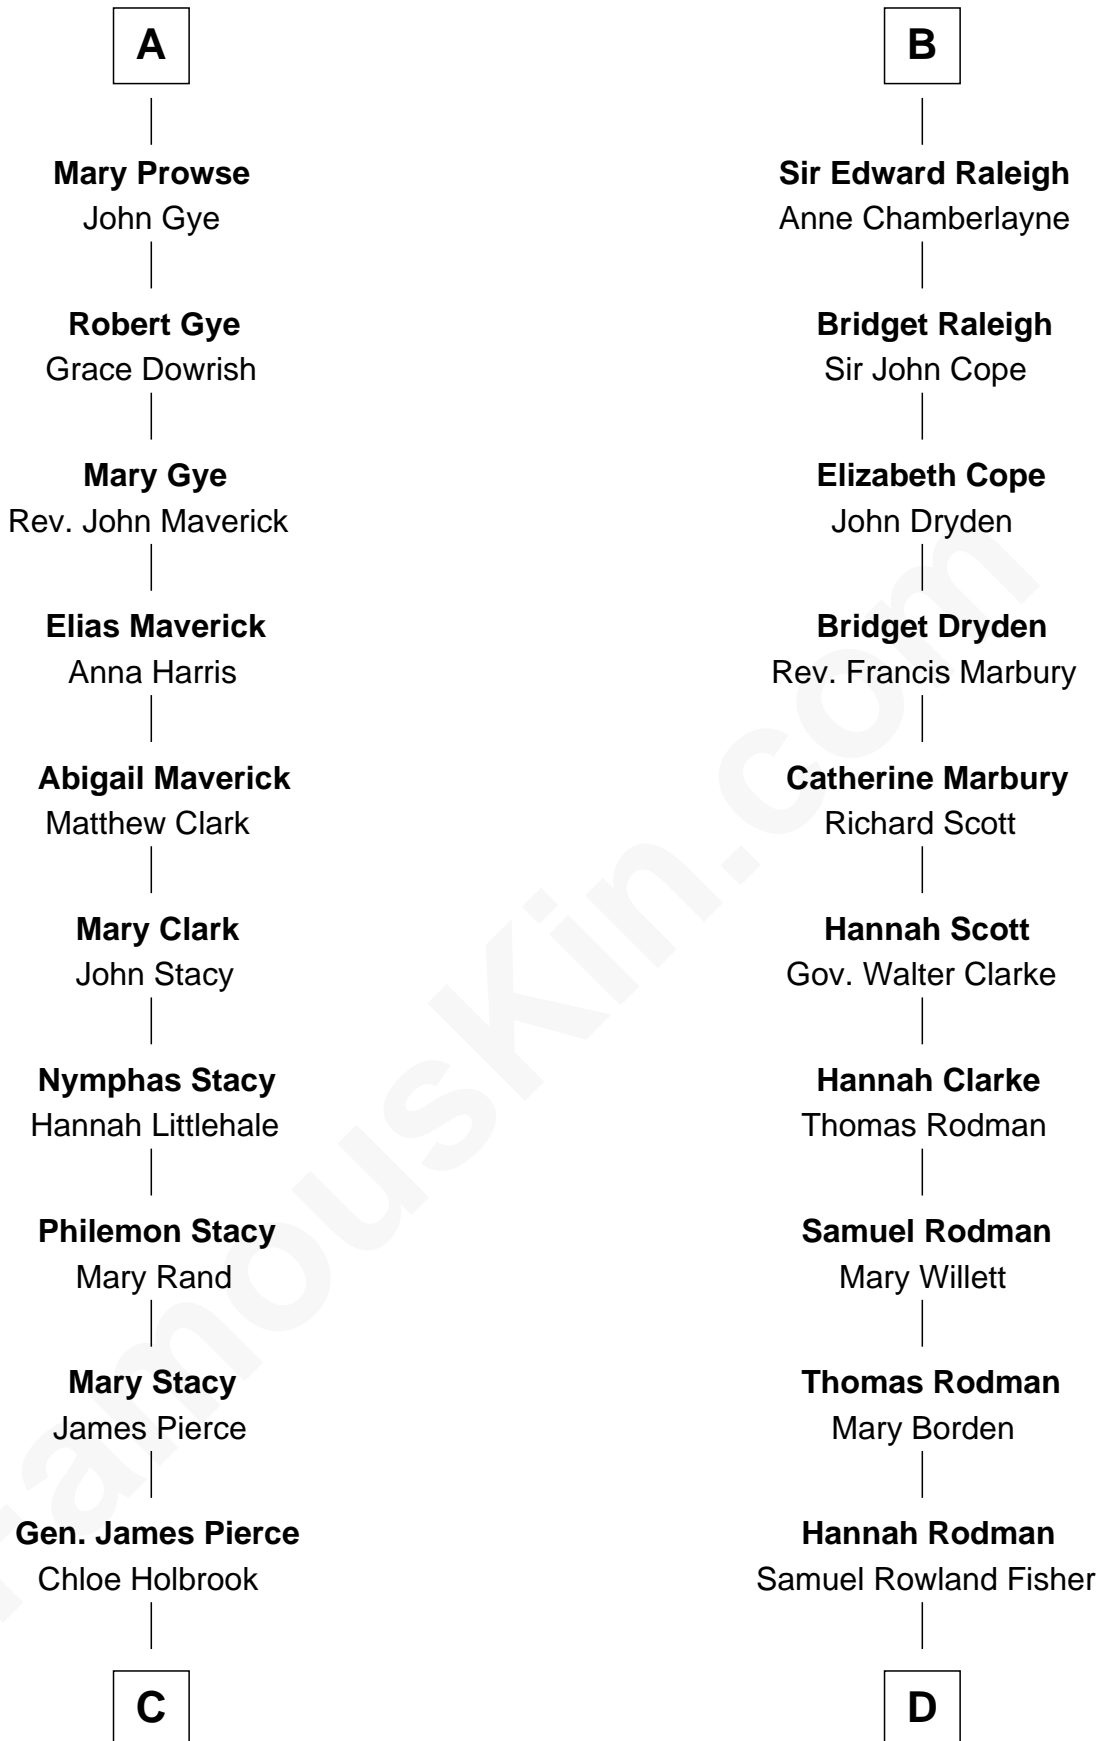

FamousKin.com

Relationship Chart of

Jeb Bush

43rd Governor of Florida

18th cousin 3 times removed of

Joseph Wharton

Founder of the Wharton School of Business

FamousKin.com