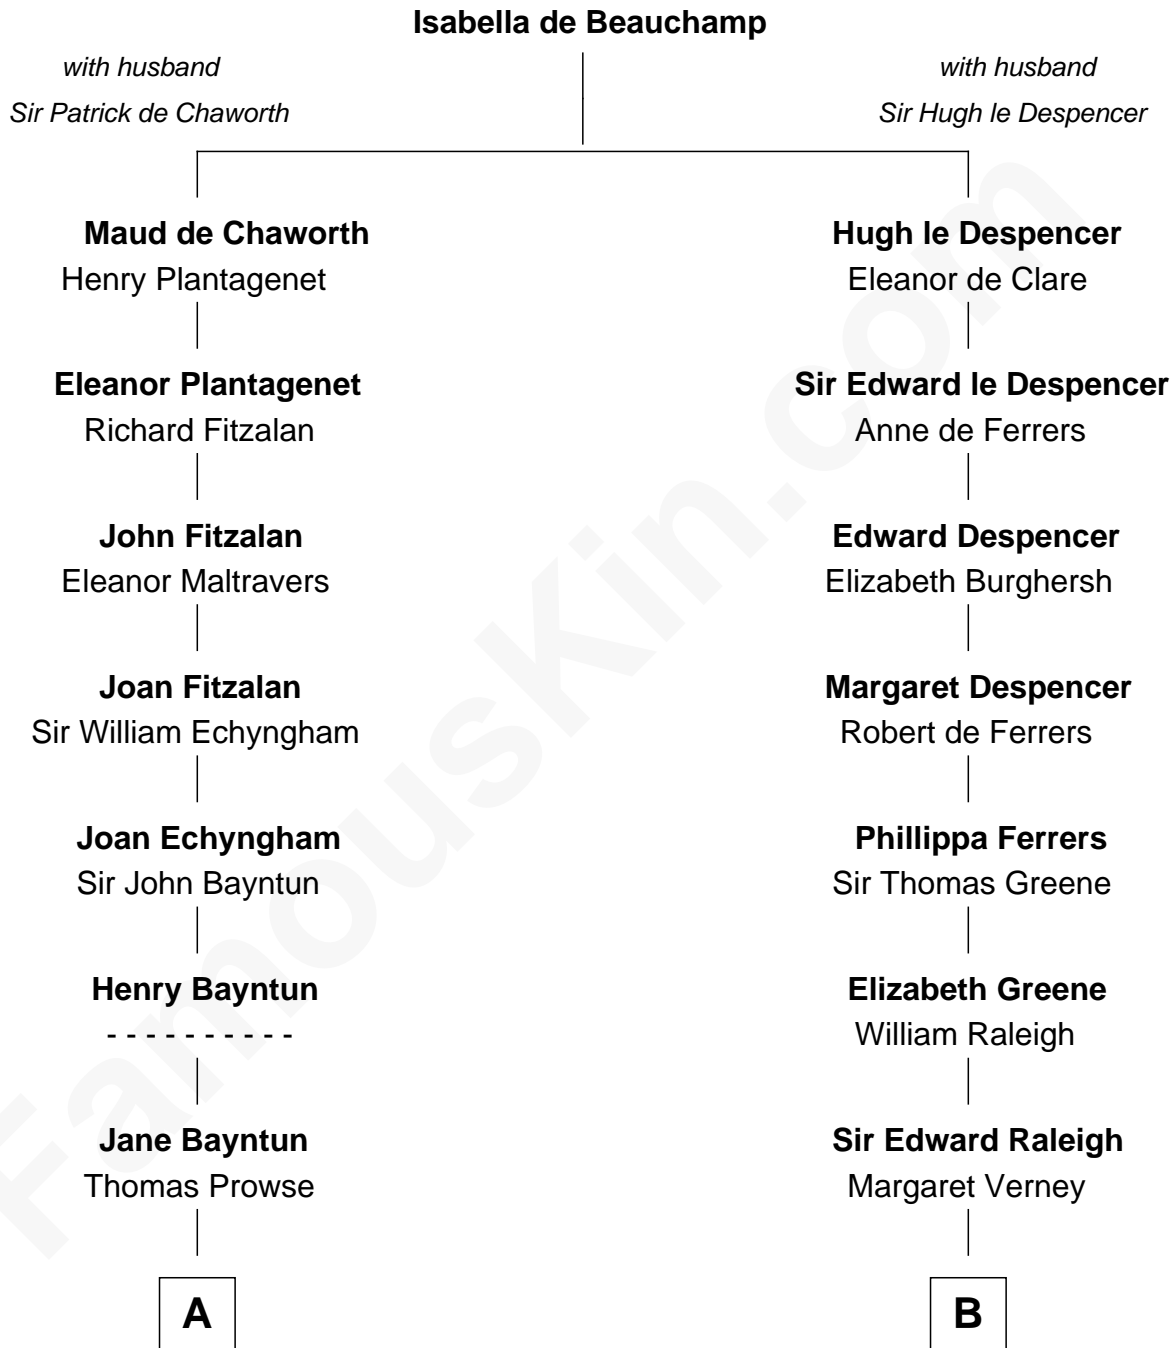

FamousKin.com

Relationship Chart of

Jeb Bush

43rd Governor of Florida

18th cousin 3 times removed of

Joseph Wharton

Founder of the Wharton School of Business

FamousKin.com