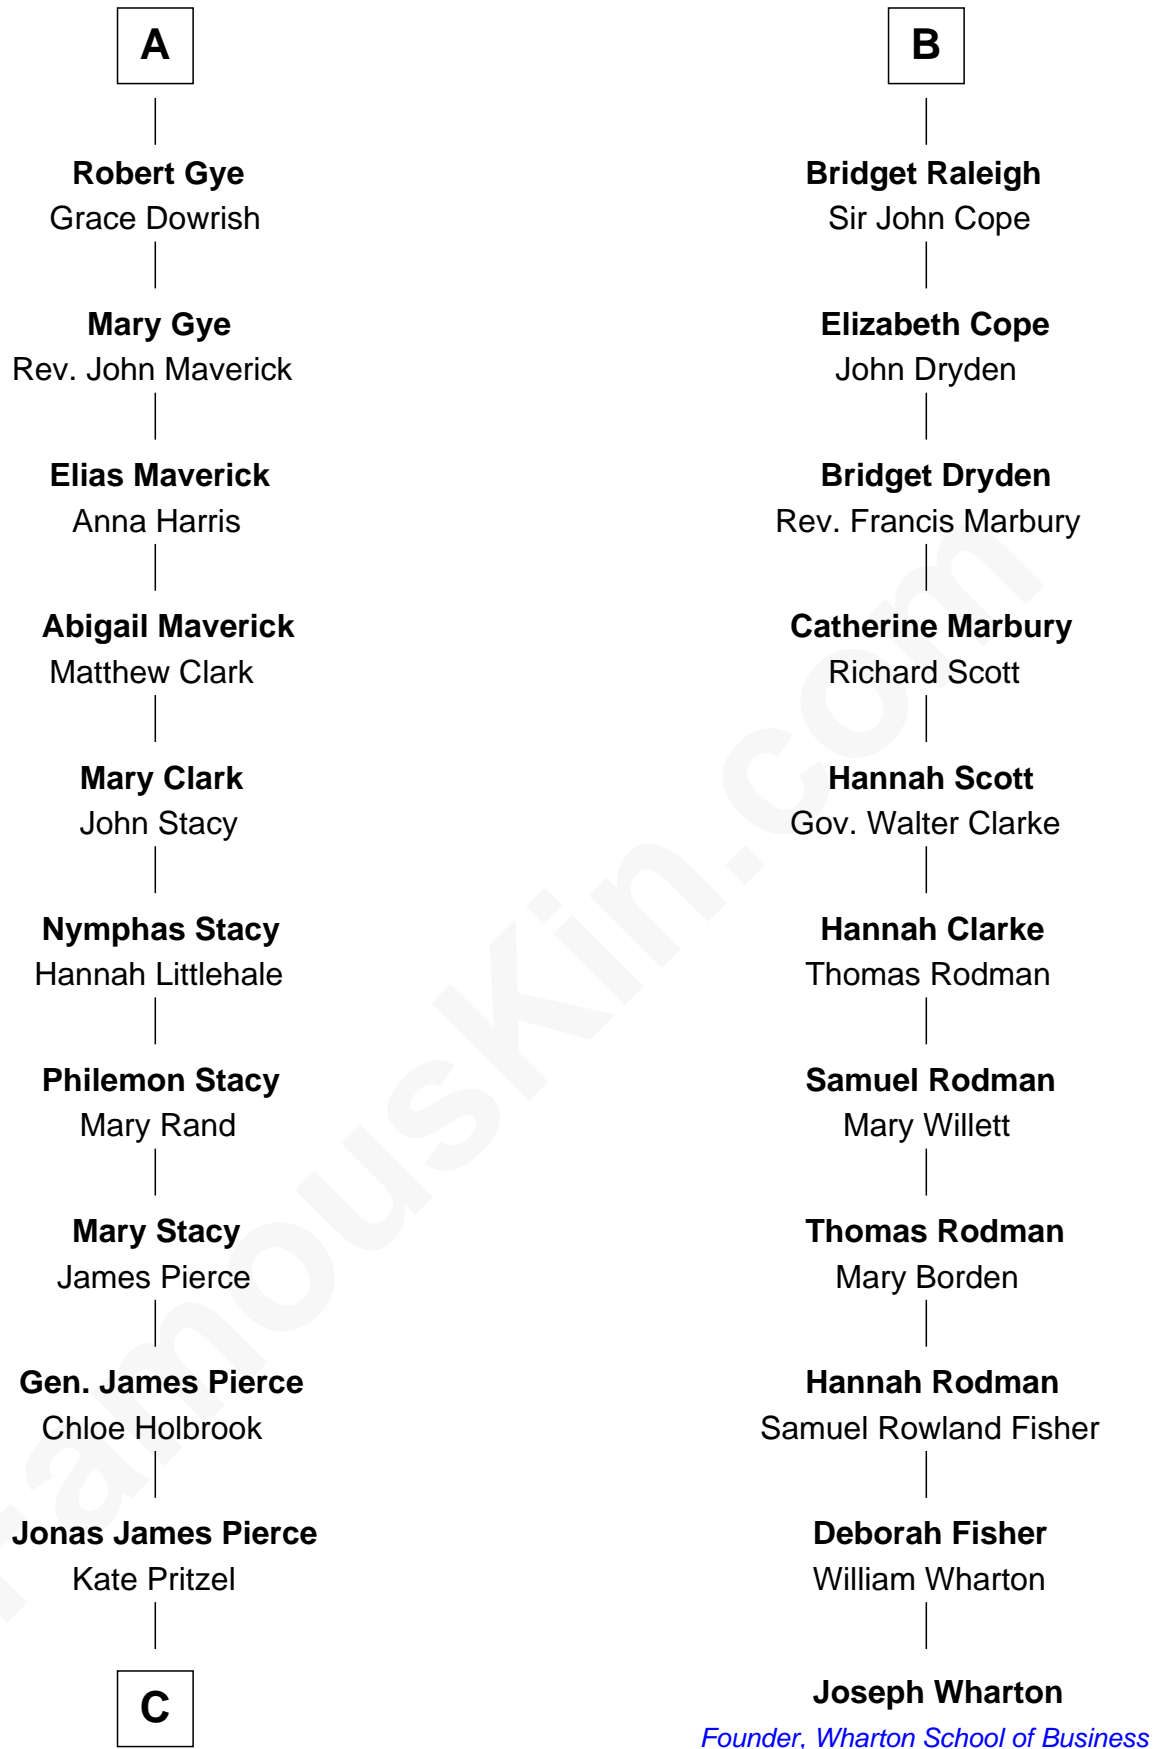

## Relationship Chart of

### Jeb Bush

43rd Governor of Florida

17th cousin 3 times removed of

### Joseph Wharton

Founder of the Wharton School of Business

**Edmund Fitzalan**

Alice de Warenne

FamousKin.com