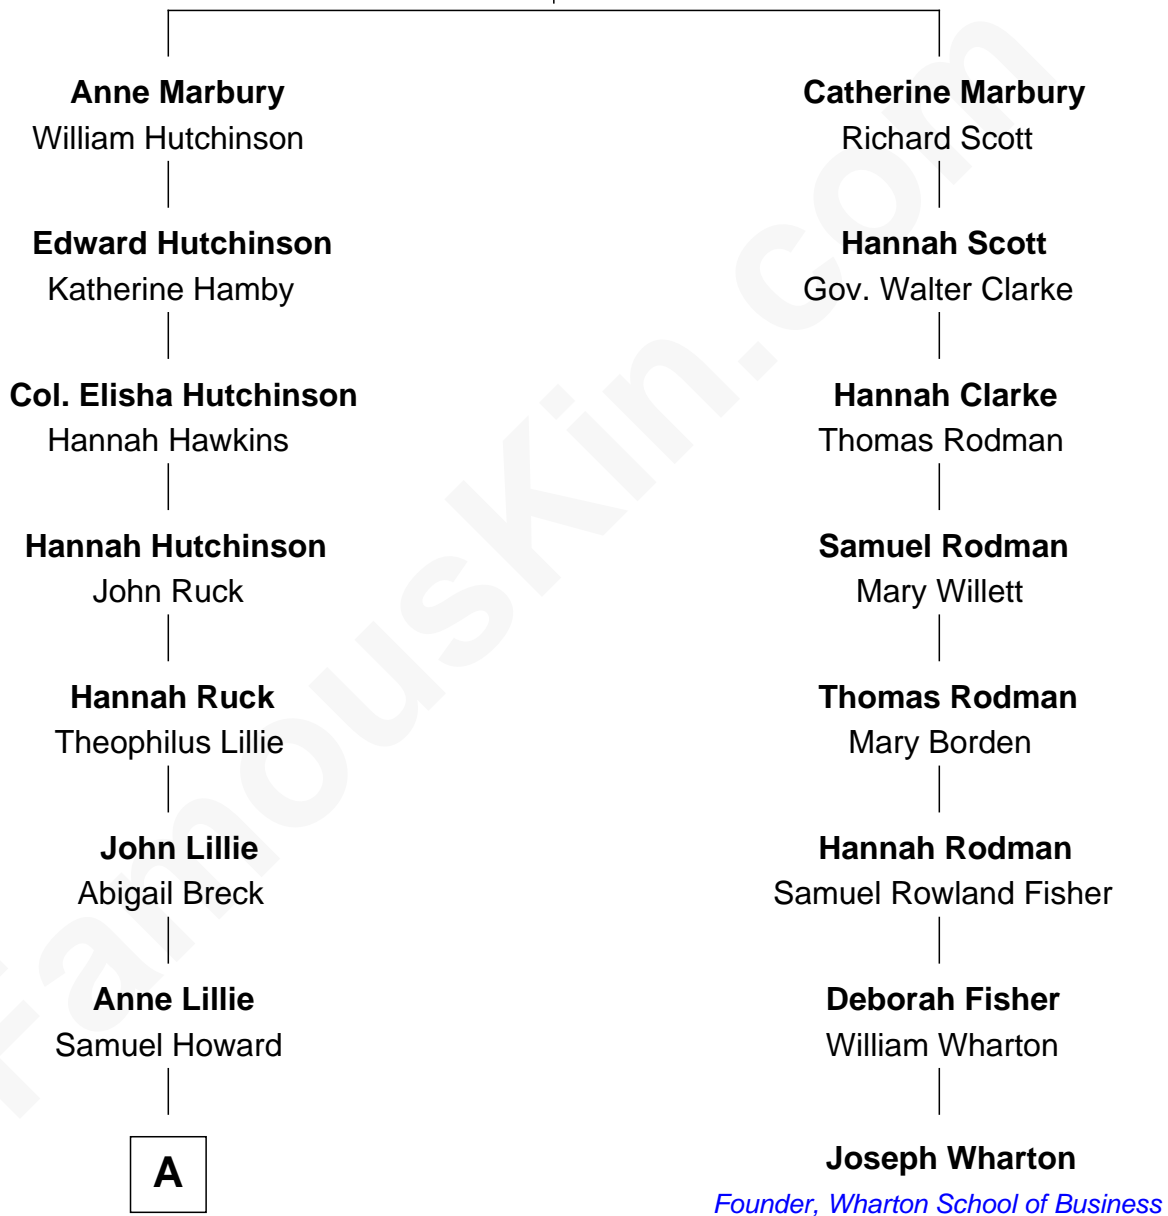

FamousKin.com Relationship Chart of

Jeb Bush

43rd Governor of Florida

7th cousin 6 times removed of

Joseph Wharton

Founder of the Wharton School of Business

Rev. Francis Marbury

Bridget Dryden

A

—
Harriet Howard
Samuel Prescott Phillips Fay

—
Samuel Howard Fay
Susan Montfort Shellman

—
Harriet Eleanor Fay
Rev. James Smith Bush

—
Samuel Prescott Bush
Flora Sheldon

—
Prescott Sheldon Bush
Dorothy Wear Walker