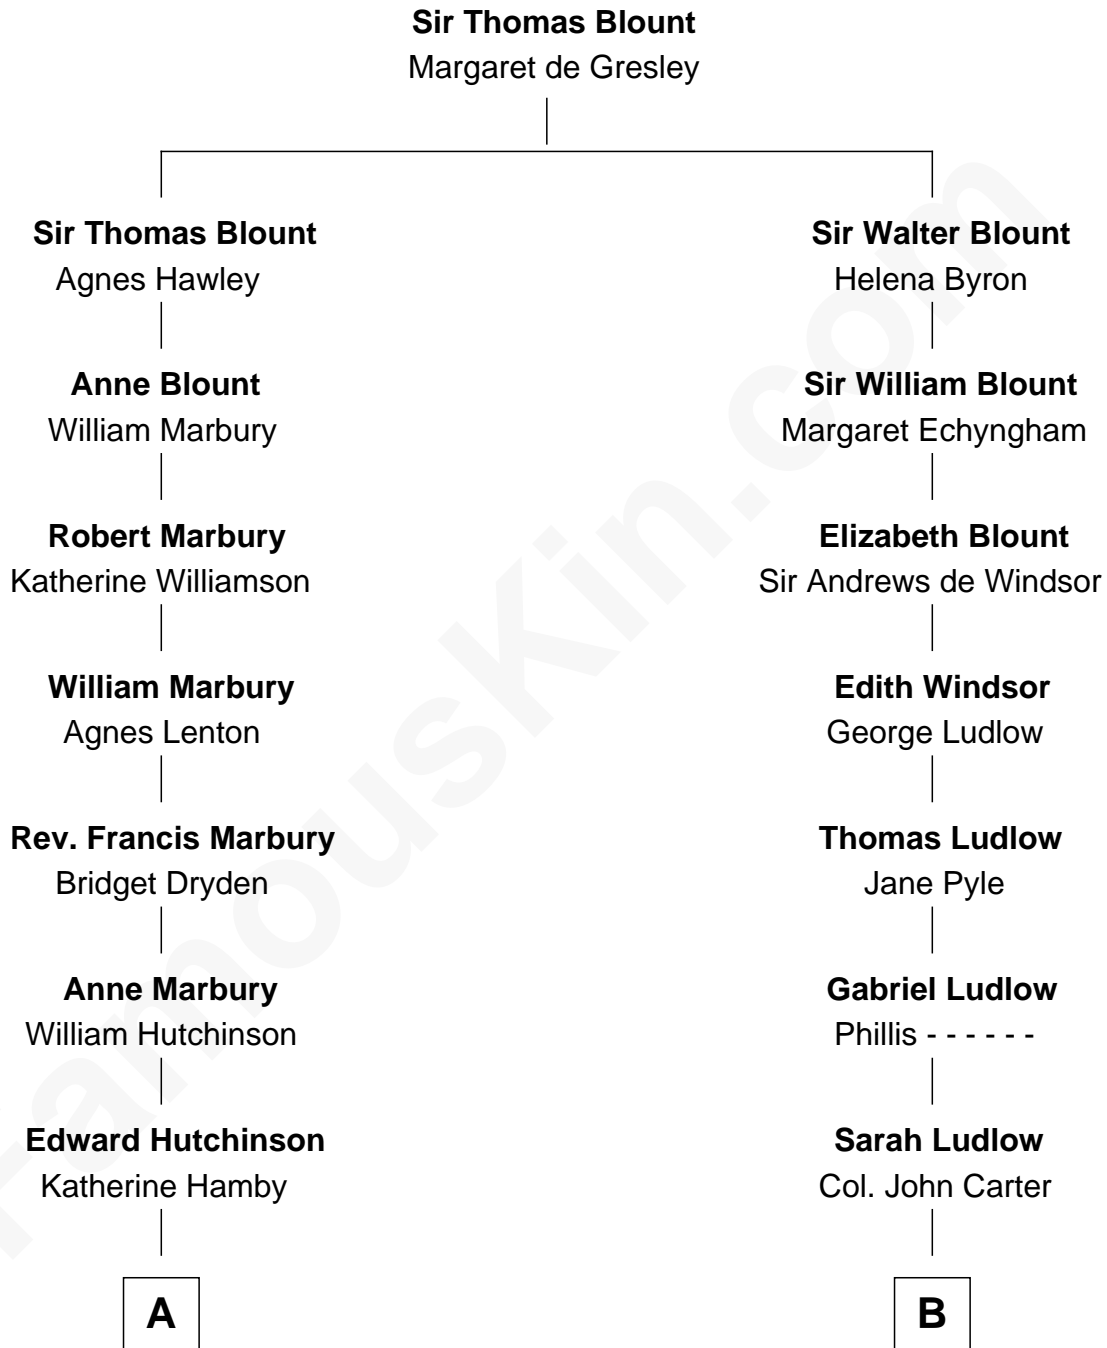

FamousKin.com

Relationship Chart of

Jeb Bush

43rd Governor of Florida

9th cousin 9 times removed of

Benjamin Harrison V

Signer of the Declaration of Independence