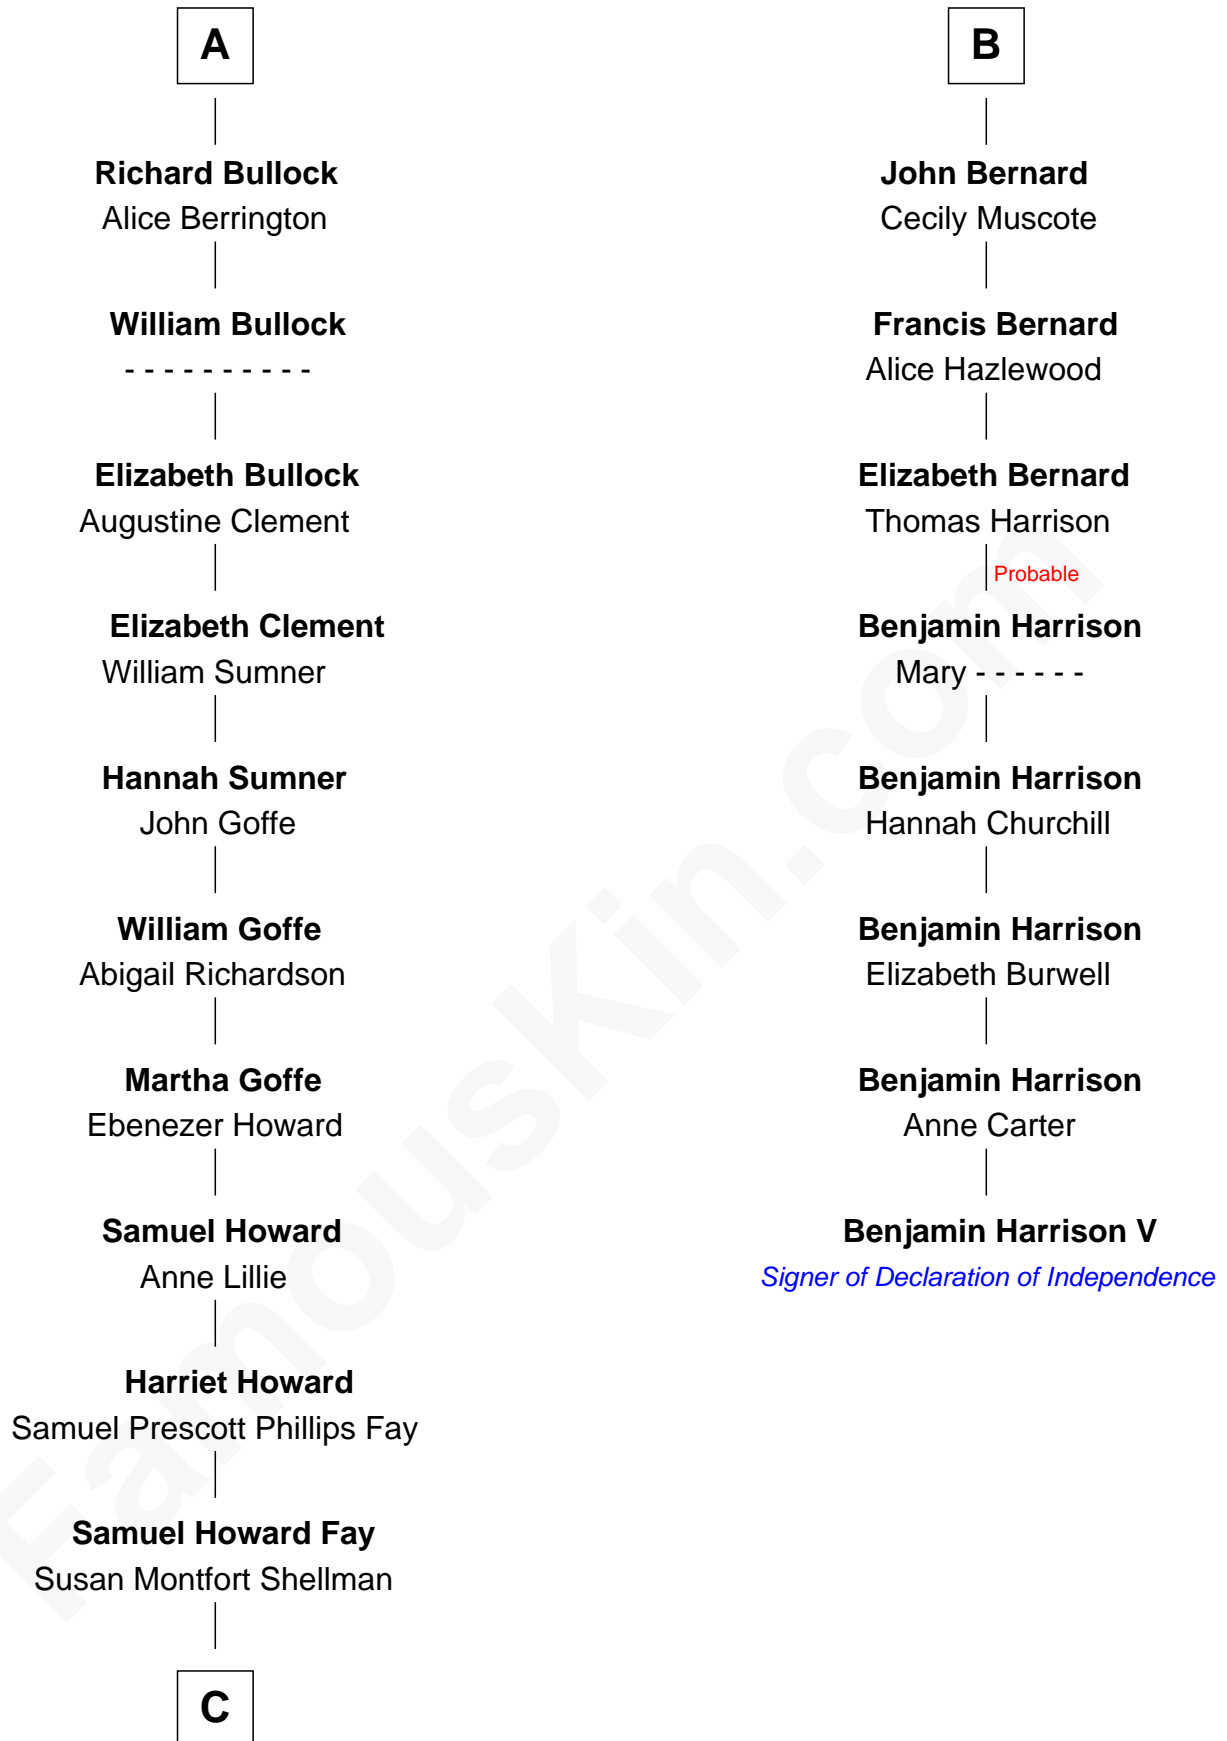

FamousKin.com Relationship Chart of

Jeb Bush

43rd Governor of Florida

14th cousin 7 times removed of

Benjamin Harrison V

Signer of the Declaration of Independence

Bartholomew de Badlesmere

Margaret de Clare

Joan de Vere

Sir William Norreys

Margaret Norreys

Gilbert Bullock

Thomas Bullock

Alice Kingsmill

A

Margery de Badlesmere

Sir William de Ros

Maud de Roos

John de Welles

Margery de Welles

Stephen le Scrope

John le Scrope

Elizabeth Chaworth

Elizabeth le Scrope

Sir Henry le Scrope

Margaret Scrope

John Bernard

John Bernard

Margaret Daundelyn

B

C

—
Harriet Eleanor Fay
Rev. James Smith Bush