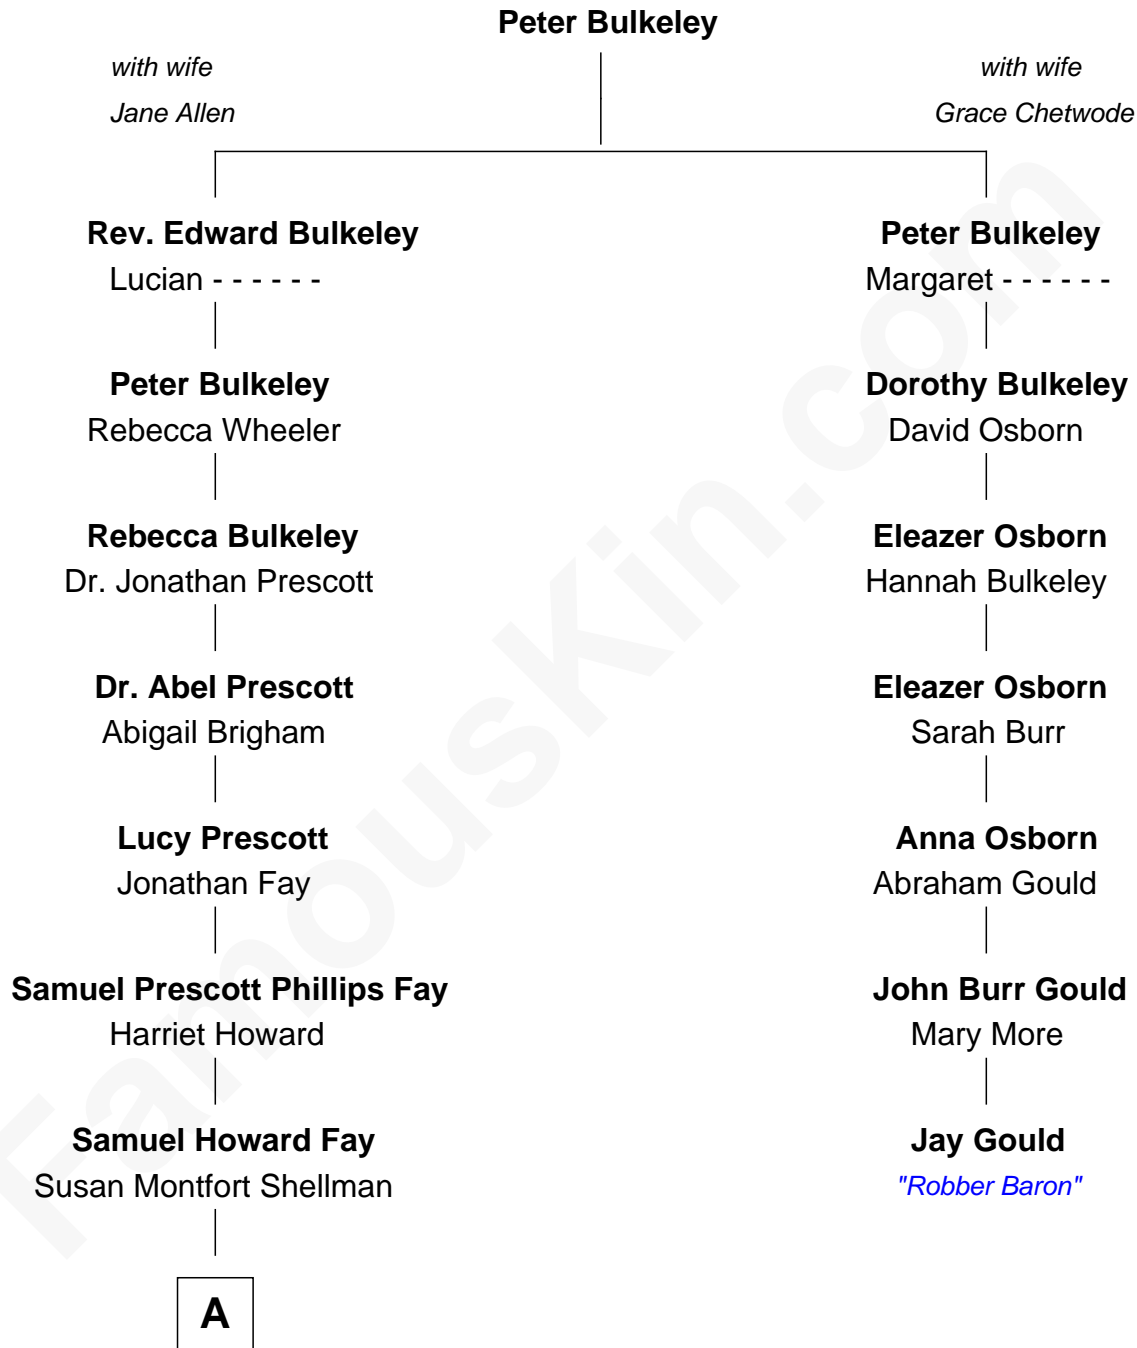

# FamousKin.com Relationship Chart of

**Jeb Bush**

*43rd Governor of Florida*

6th cousin 5 times removed of

**Jay Gould**

*American Railroad "Robber Baron"*

**A**

—  
**Harriet Eleanor Fay**  
Rev. James Smith Bush

—  
**Samuel Prescott Bush**  
Flora Sheldon

—  
**Prescott Sheldon Bush**  
Dorothy Wear Walker

—  
**George Herbert Walker Bush**  
Barbara Pierce

—  
**Jeb Bush**  
*43rd Governor of Florida*

FamousKin.com