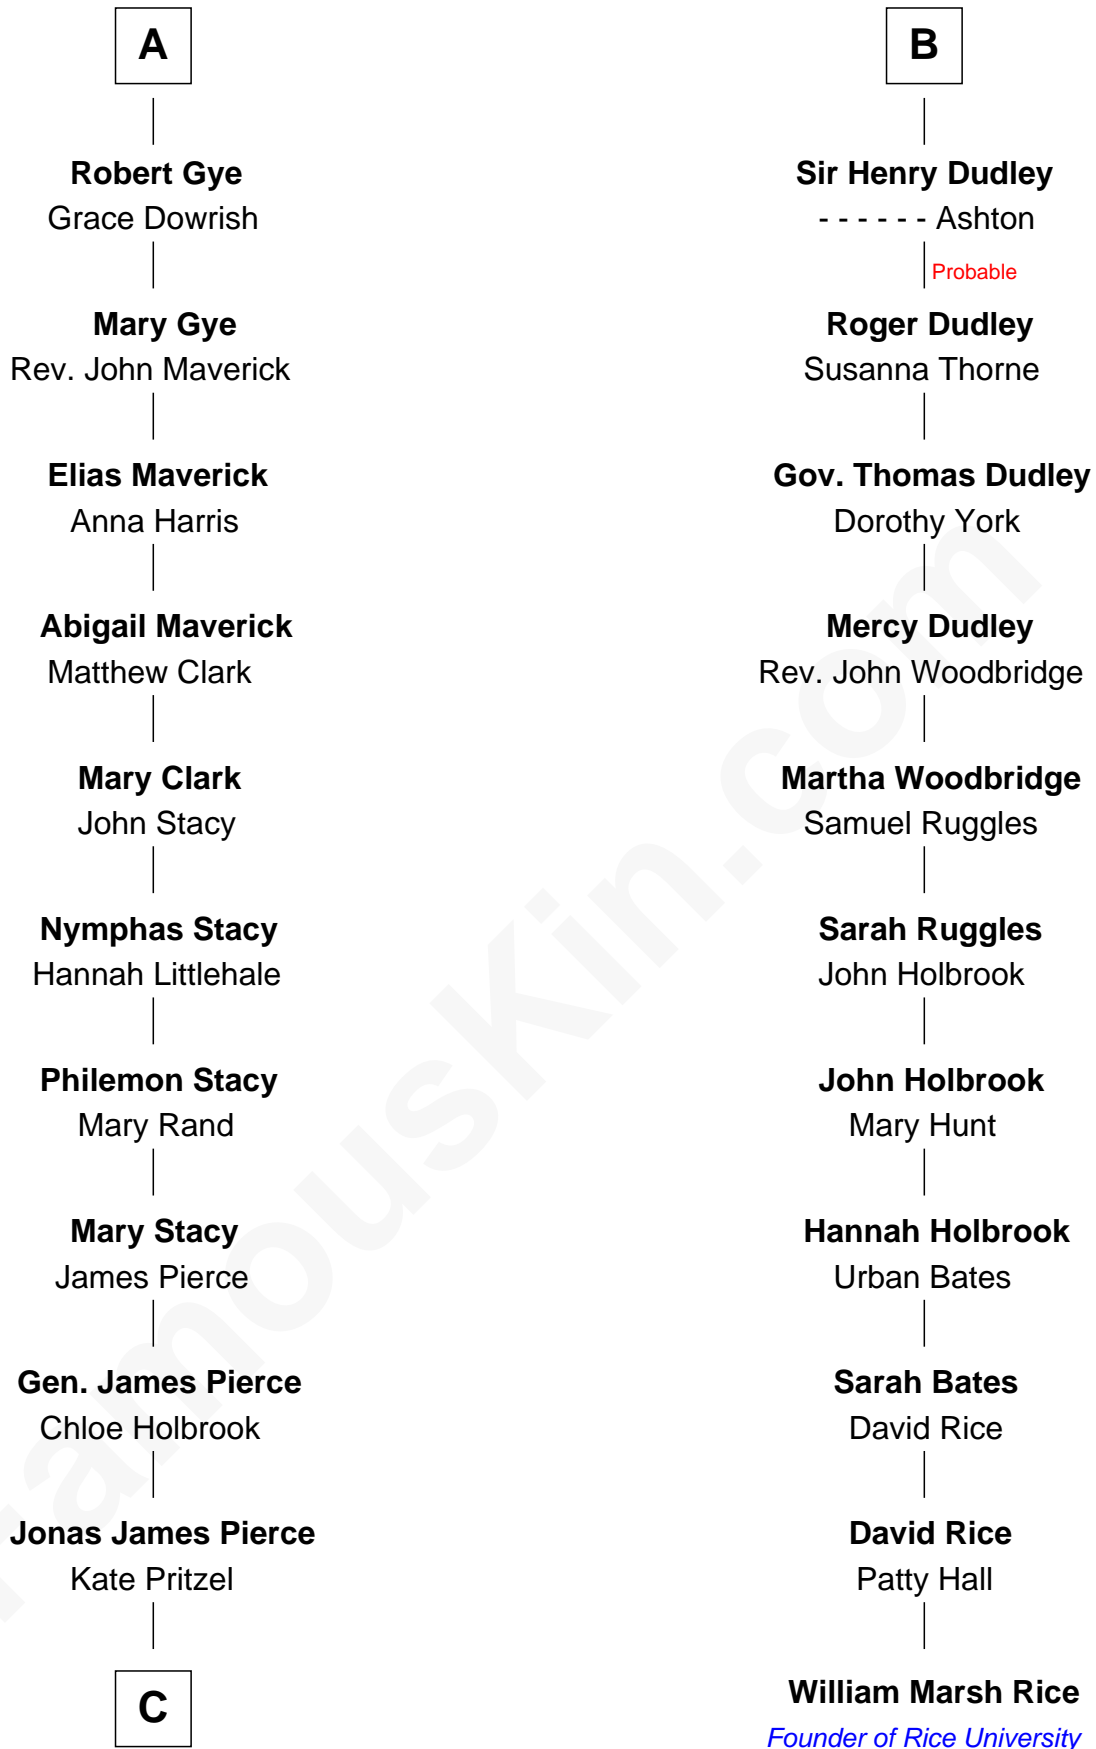

## Relationship Chart of

### Jeb Bush

43rd Governor of Florida

17th cousin 3 times removed of

### William Marsh Rice

Founder of Rice University

**Henry Plantagenet**

Maud de Chaworth

FamousKin.com