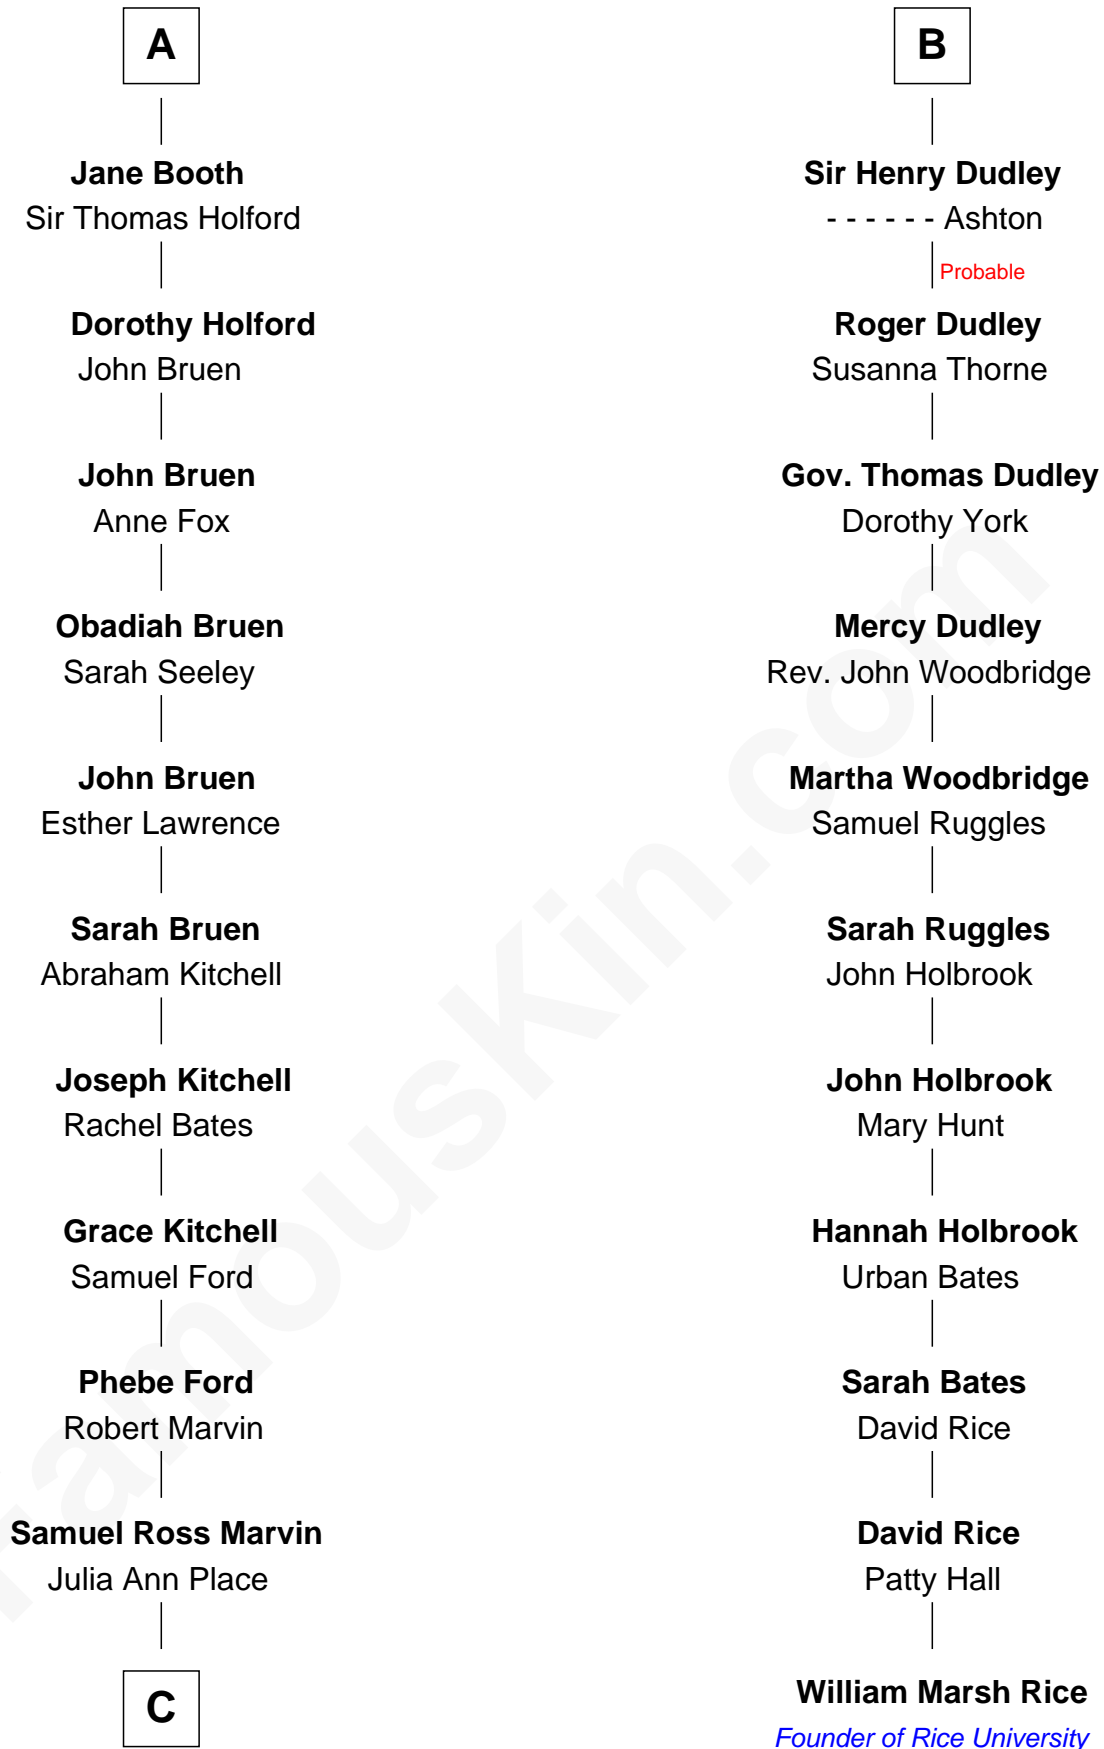

FamousKin.com

Relationship Chart of

Jeb Bush

43rd Governor of Florida

17th cousin 4 times removed of

William Marsh Rice

Founder of Rice University

C

Jerome Place Marvin

Martha Ann Stokes

Mabel Marvin

Scott Pierce

Marvin Pierce

Pauline Robinson

Barbara Pierce

George Herbert Walker Bush