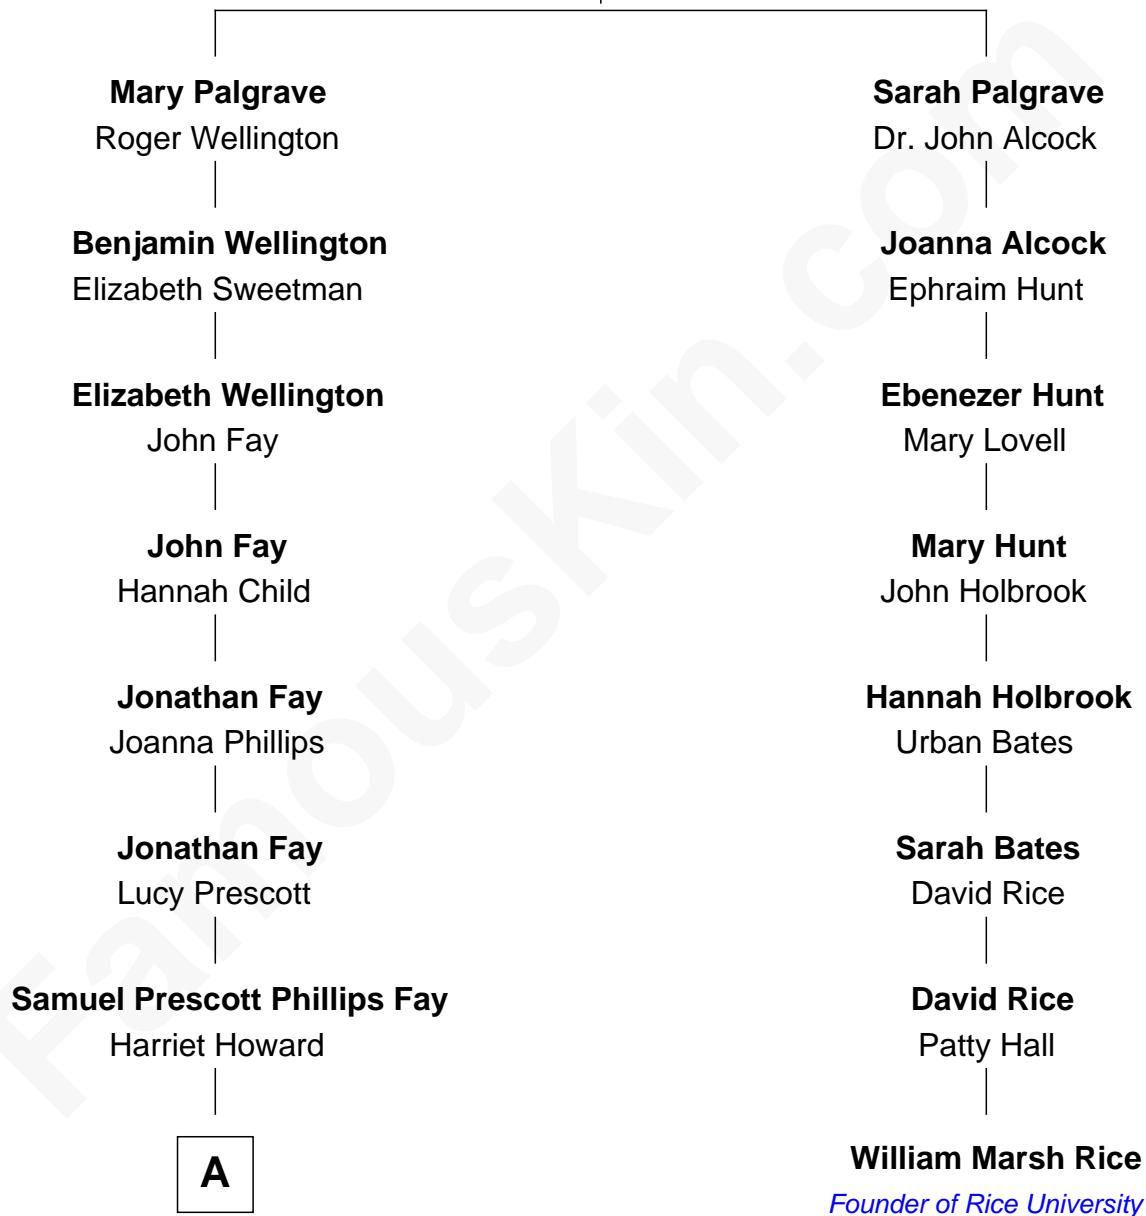

FamousKin.com

Relationship Chart of

Jeb Bush

43rd Governor of Florida

7th cousin 5 times removed of

William Marsh Rice

Founder of Rice University

Dr. Richard Palgrave

Anna - - - - -

A

—
Samuel Howard Fay
Susan Montfort Shellman

—
Harriet Eleanor Fay
Rev. James Smith Bush

—
Samuel Prescott Bush
Flora Sheldon

—
Prescott Sheldon Bush
Dorothy Wear Walker

—
George Herbert Walker Bush
Barbara Pierce