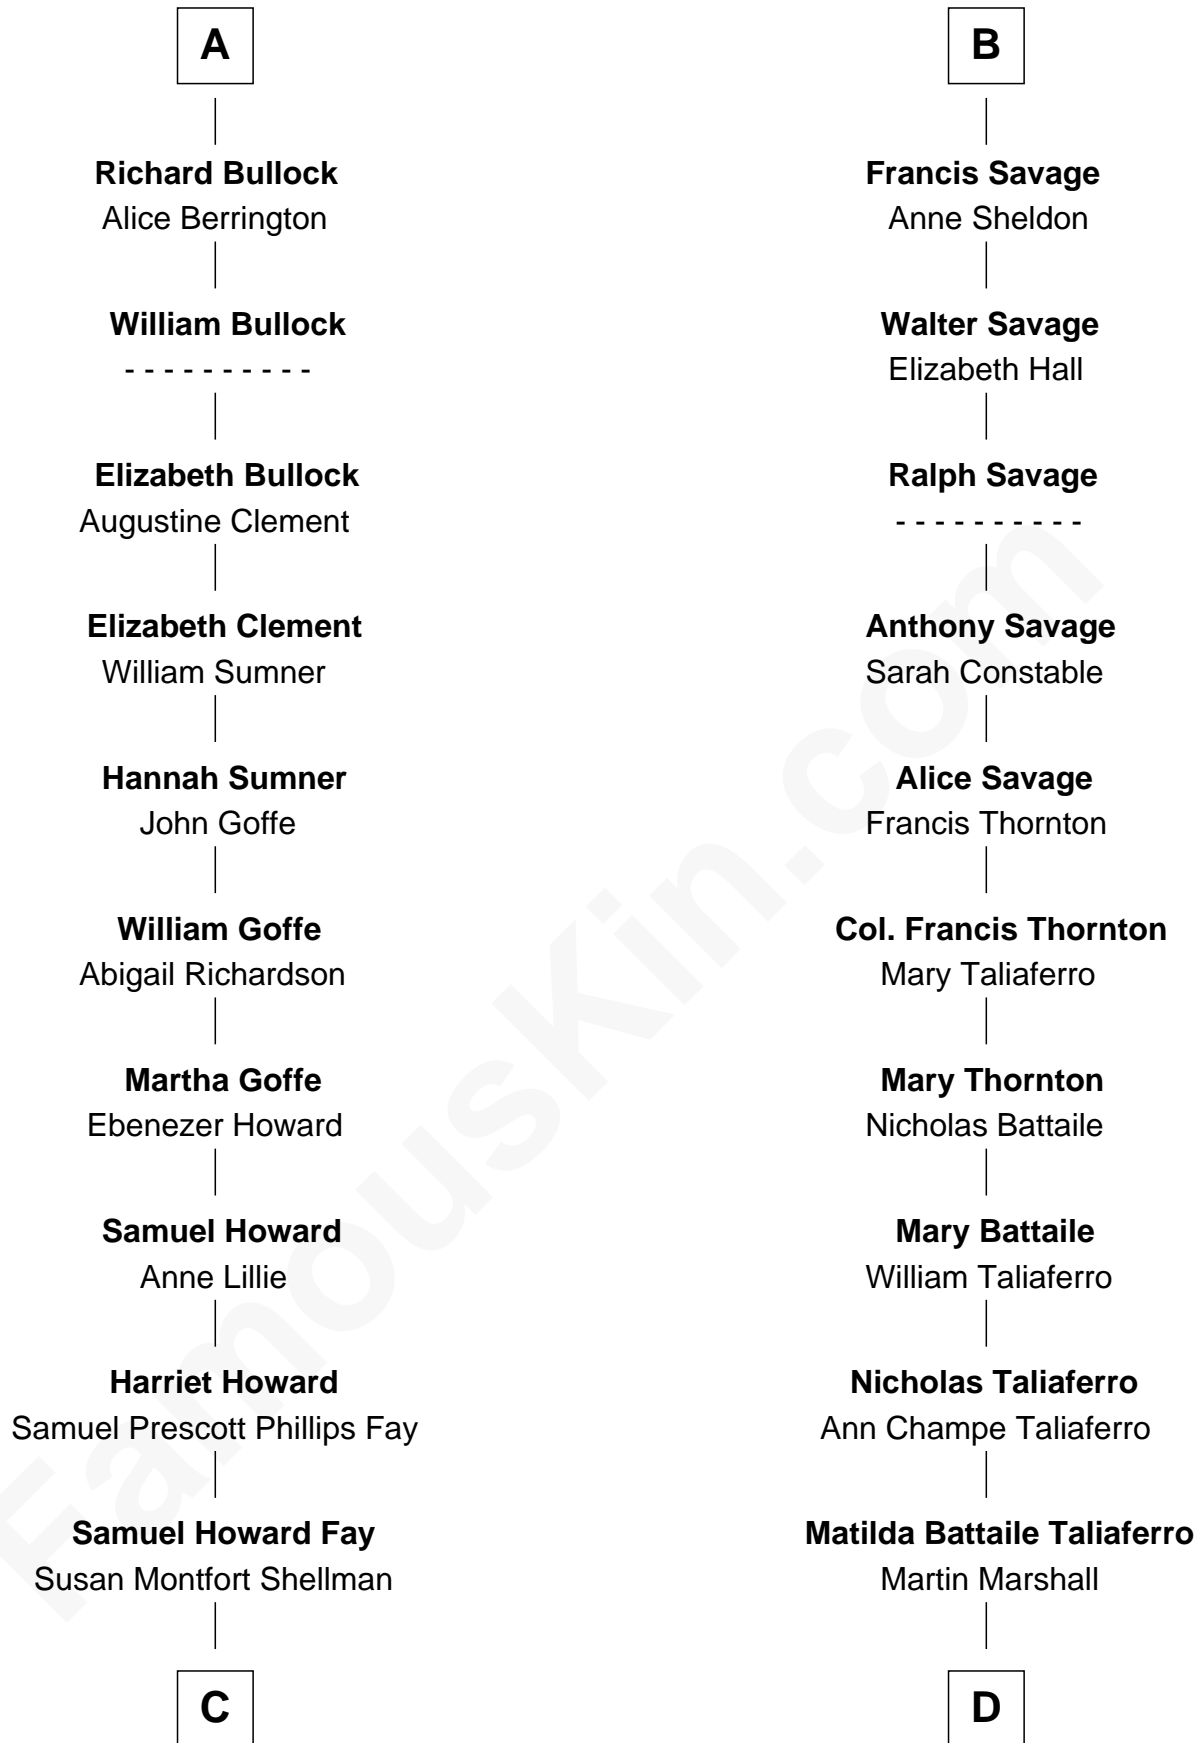

FamousKin.com

Relationship Chart of

Jeb Bush

43rd Governor of Florida

19th cousin 2 times removed of

General George C. Marshall
Author of "The Marshall Plan"

Bartholomew de Badlesmere
 Margaret de Clare

C

Harriet Eleanor Fay
Rev. James Smith Bush

Samuel Prescott Bush
Flora Sheldon

Prescott Sheldon Bush
Dorothy Wear Walker

George Herbert Walker Bush
Barbara Pierce

Jeb Bush
43rd Governor of Florida

D

William Champe Marshall
Susan Myers